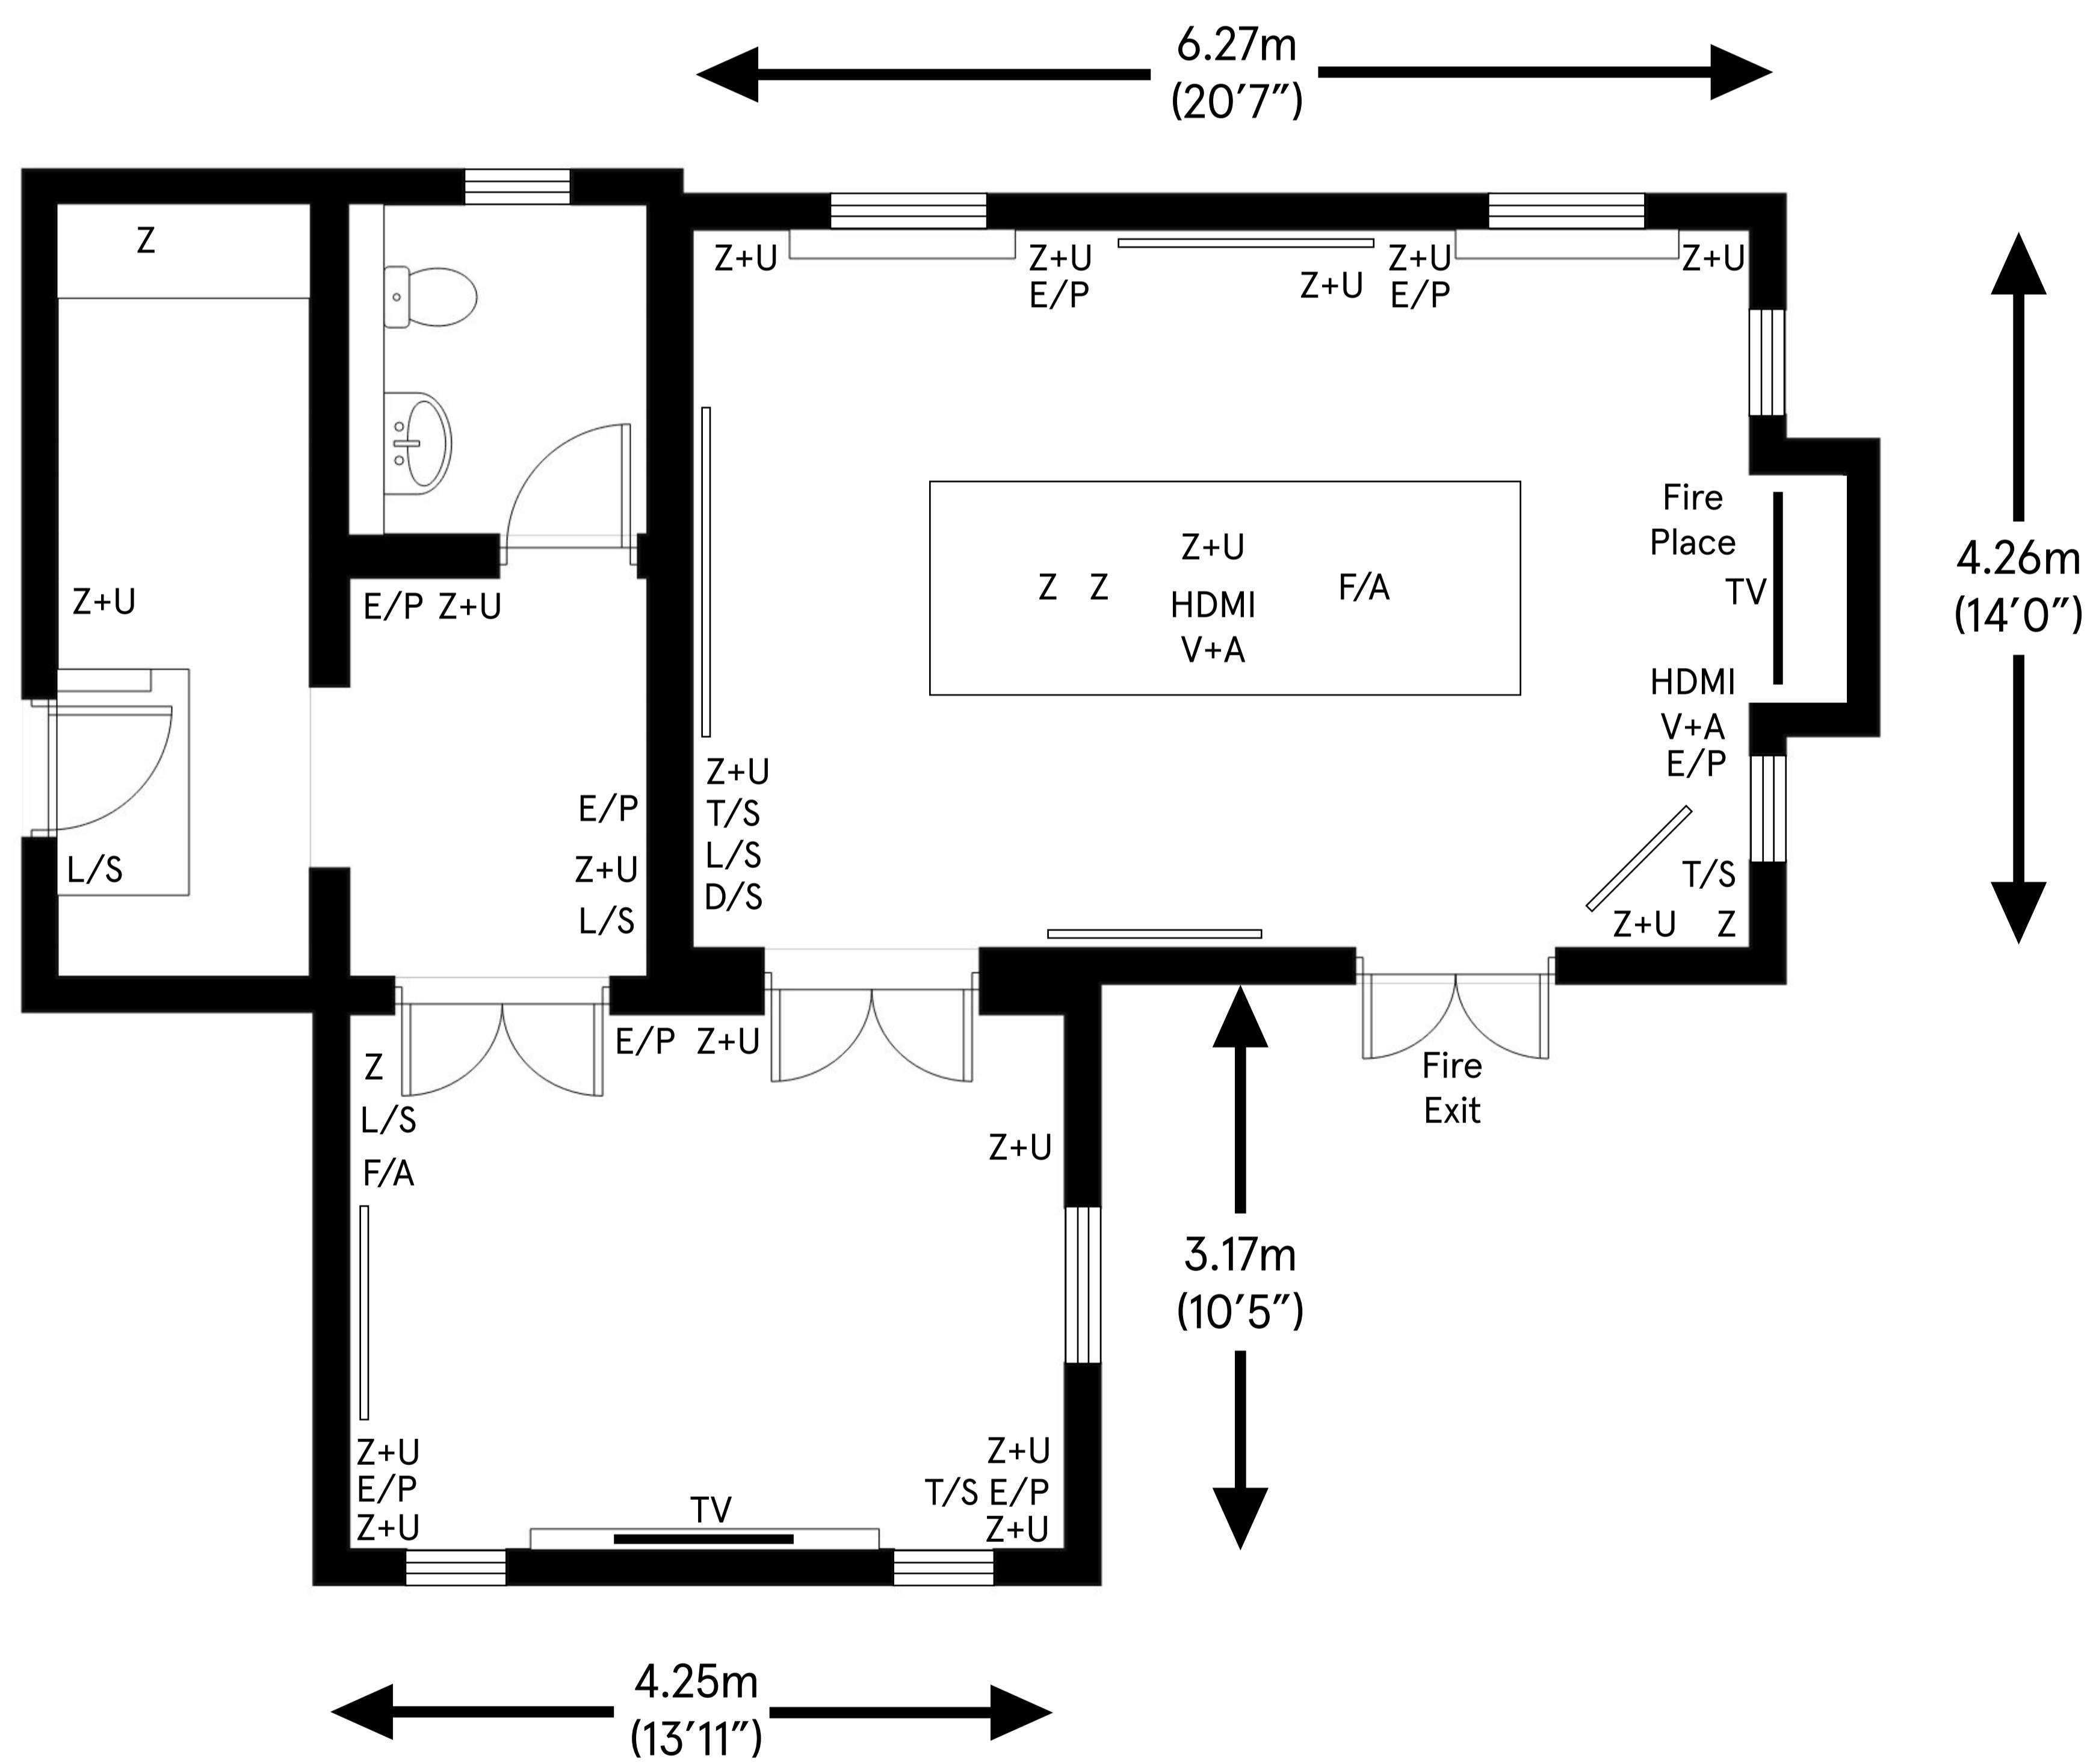

Power Rooms

Ceiling height

Max 2.86m (9'4")

Min 2.16m (7'1")

Total approximate floor area

55.27 sq mt (594.9 sq ft)

Key:

- | | | | |
|-----|---------------|------|-------------------------|
| Z | 13 Amp Socket | HDMI | HDMI Input |
| U | USB Port | V | VGA |
| E/P | Ethernet Port | A | Audio |
| L/S | Light Switch | H | Heater |
| D/S | Dimmer Switch | | Wall Mounted Television |
| F/A | Fire Alarm | | White Board |
| T/S | TV Socket | | |

For room capacity please refer to the room configuration charts