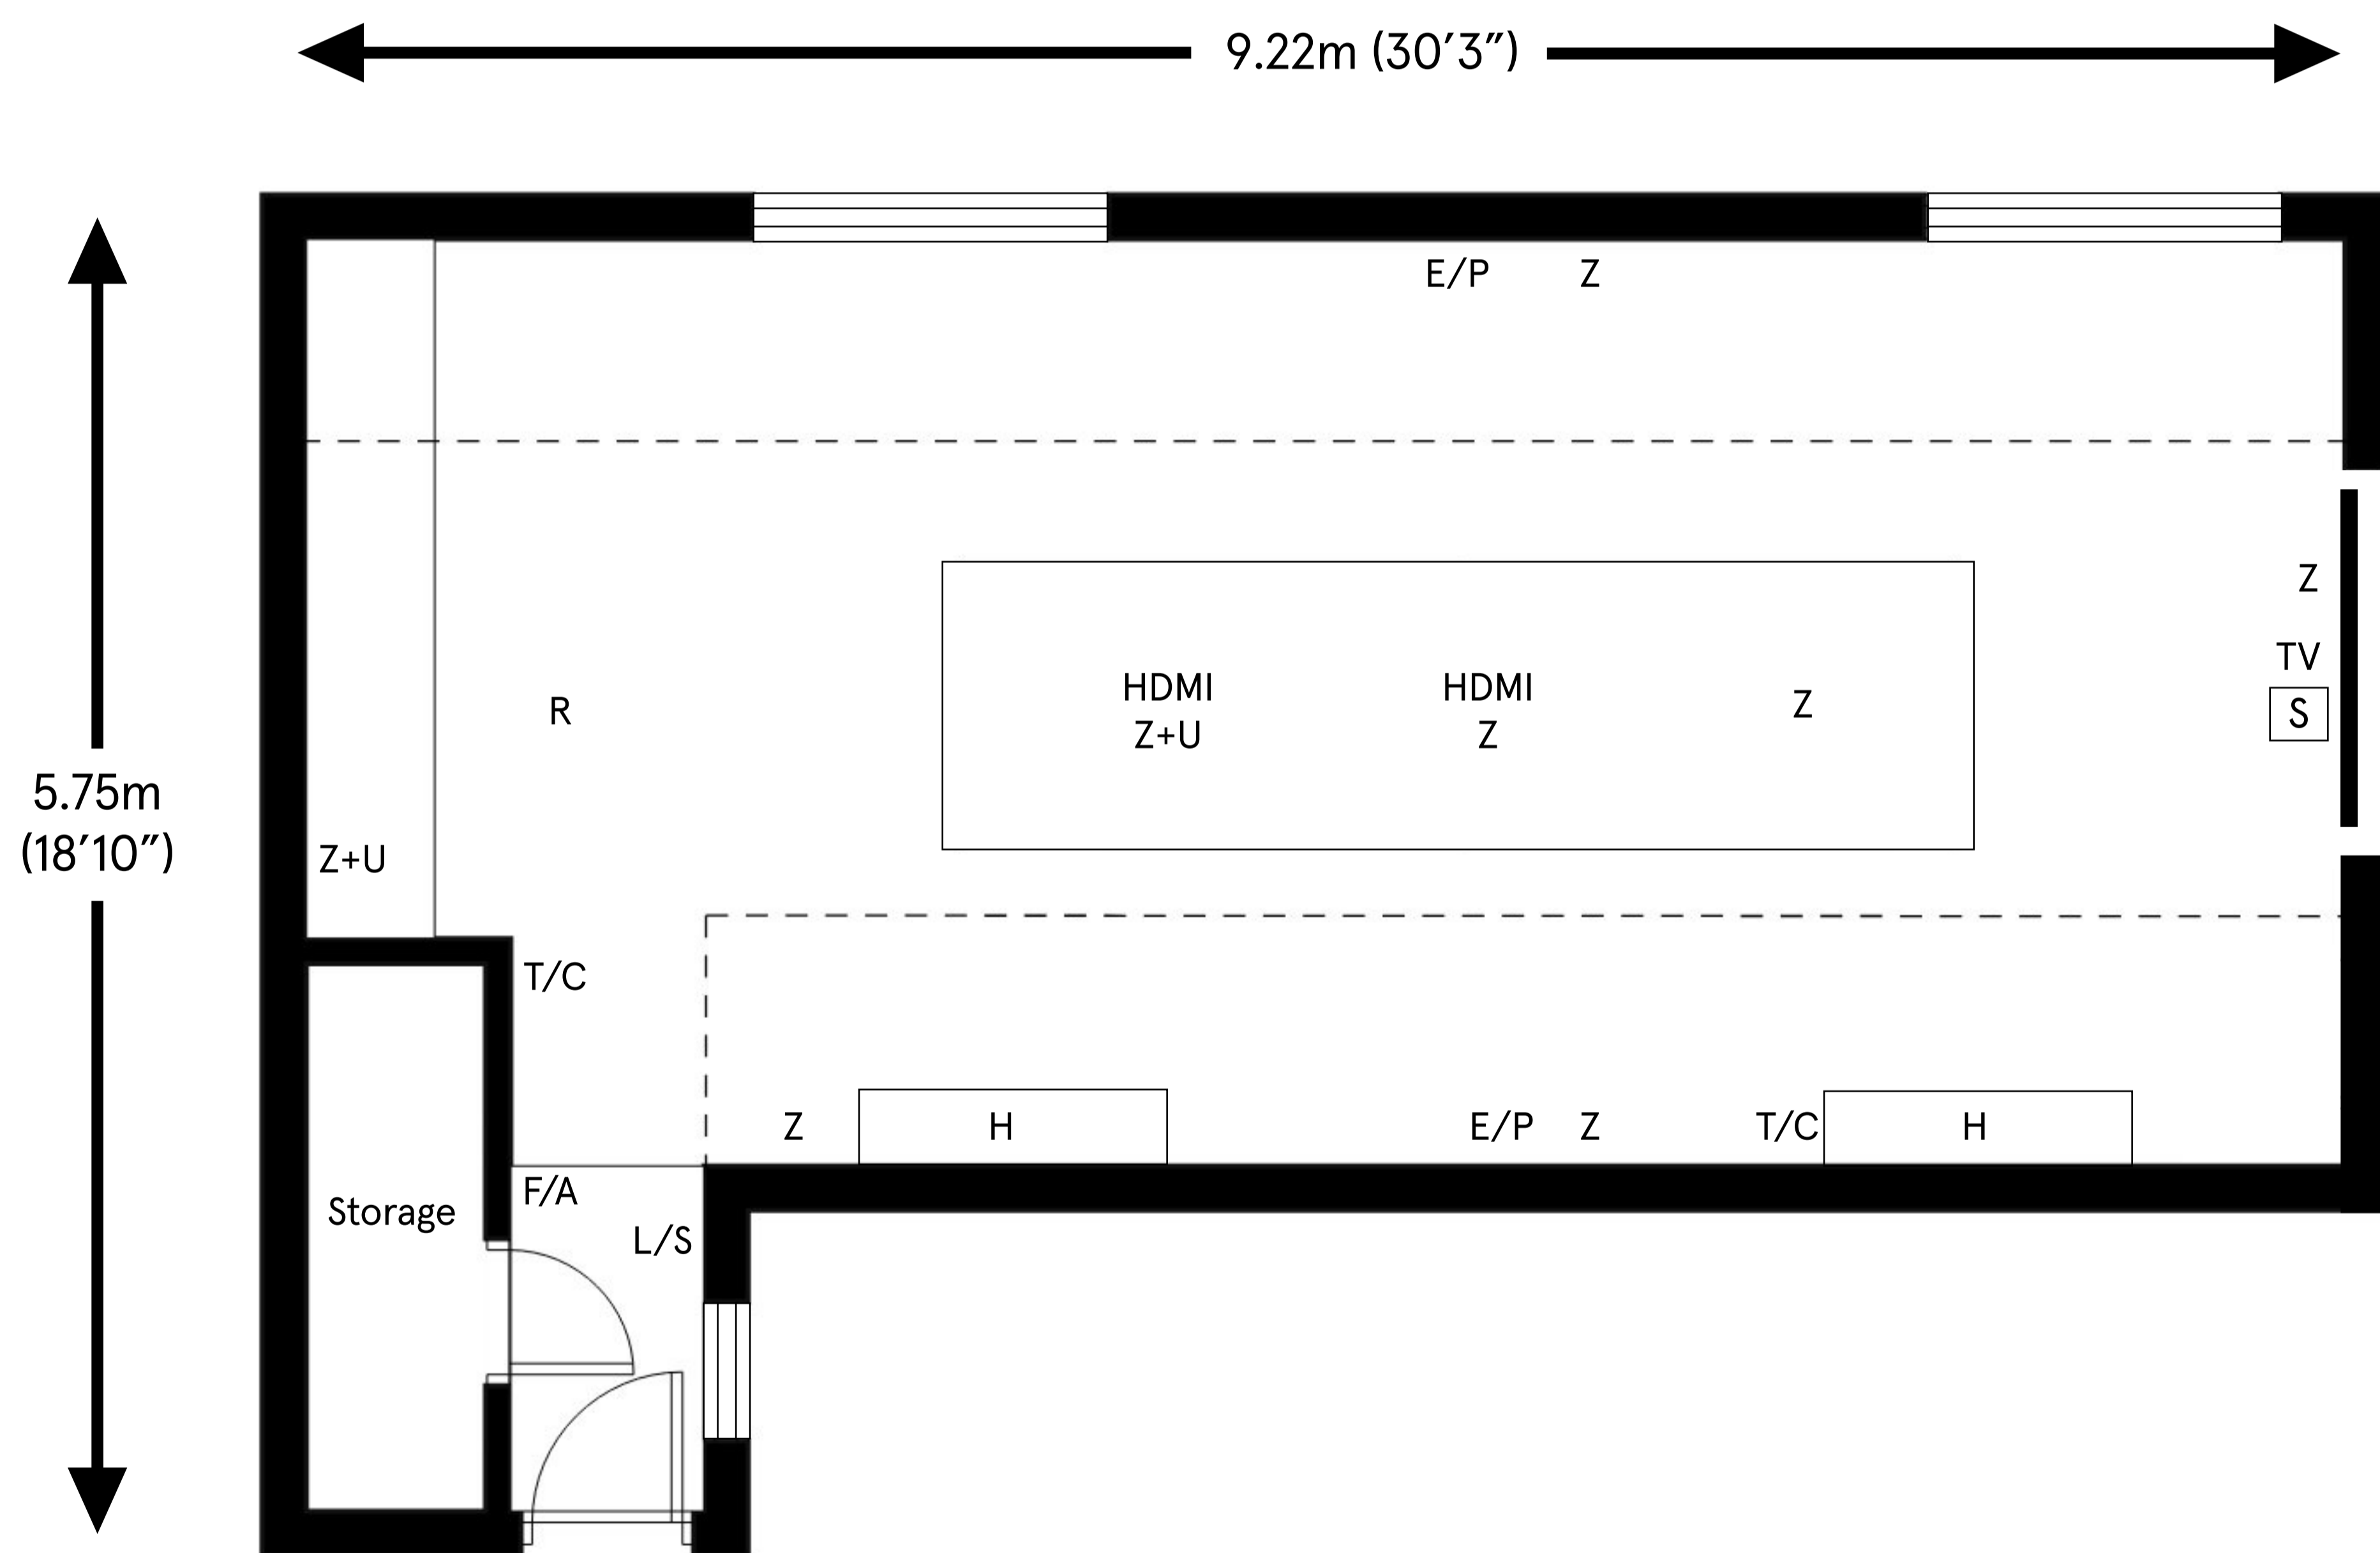

Tenzing

Ceiling height

Max 3.18m (10'5")

Min 1.25m (4'1")

Total approximate floor area

39.04 sq mt (420.3 sq ft)

Key:

- | | | | |
|-----|---------------------|----------|-------------------------|
| Z | 13 Amp Socket | S | Speaker |
| U | USB Port | R | Router |
| E/P | Ethernet Port | HDMI | HDMI Input |
| L/S | Light Switch | H | Heater |
| T/C | Temperature Control | █ | Wall Mounted Television |
| F/A | Fire Alarm | | |

For room capacity please refer to the room configuration charts