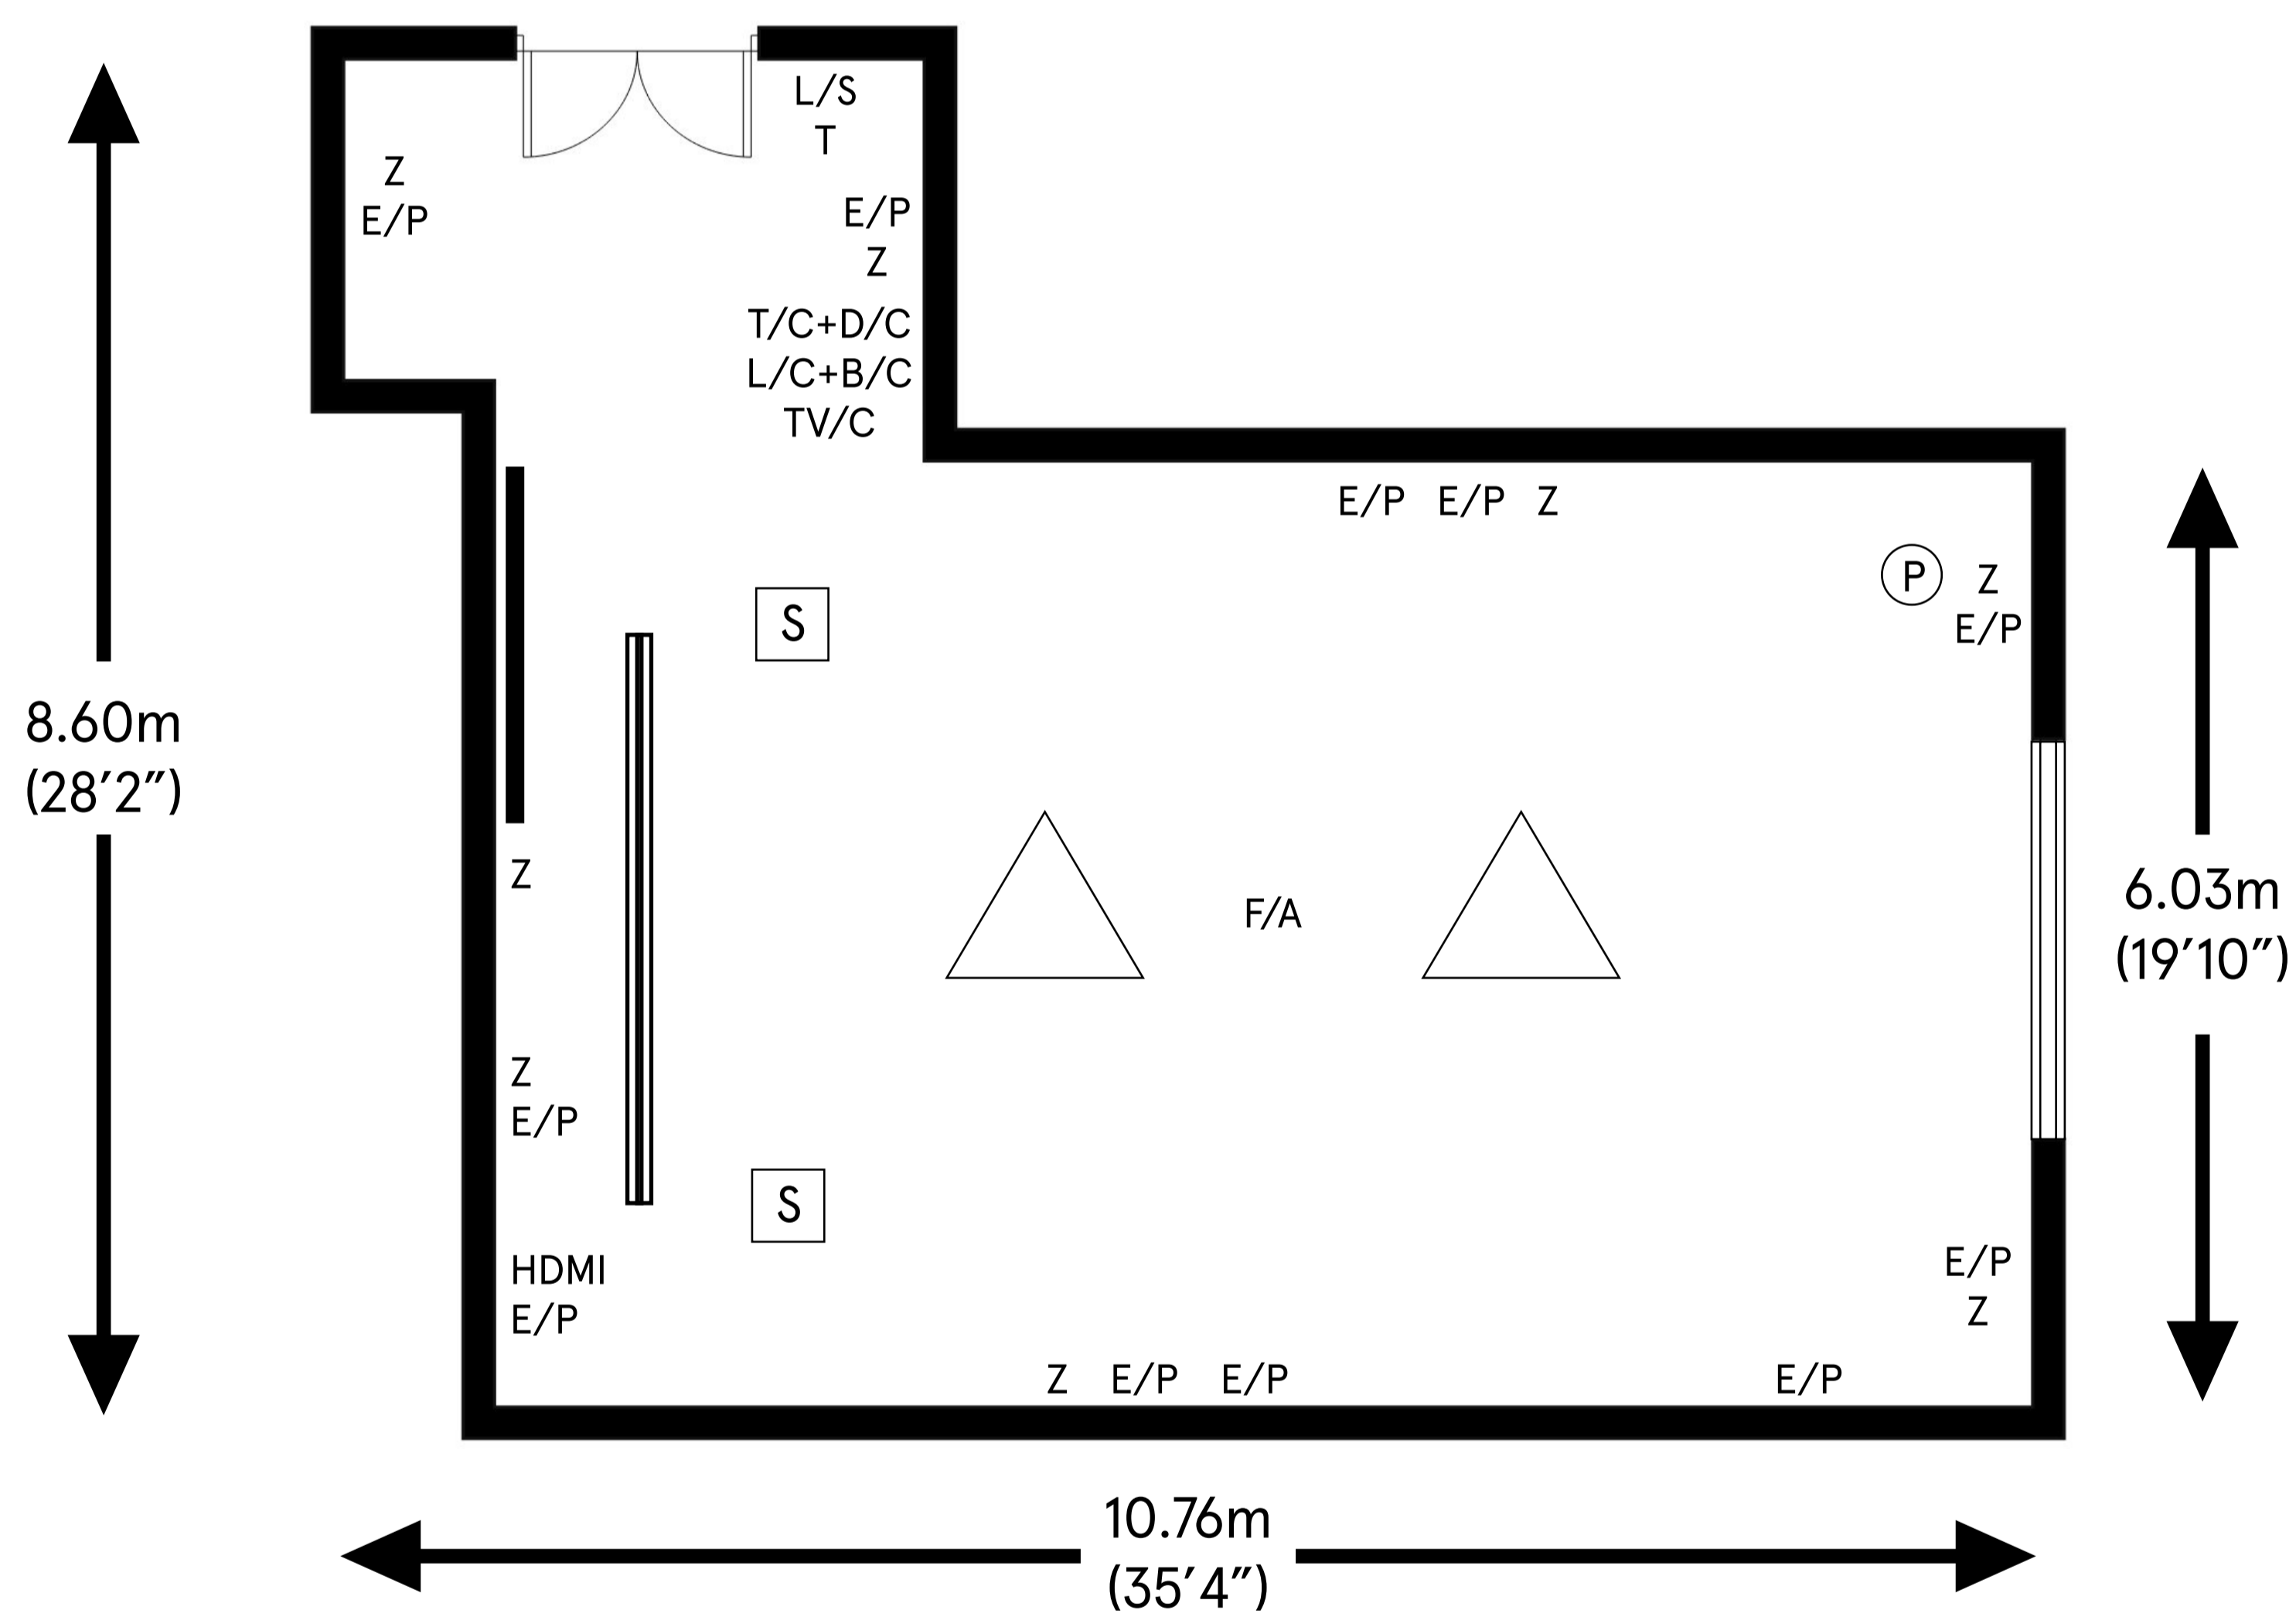

SOUTH LODGE

Hickstead

Ceiling height

Max 4.60m (15'1")

Min 3.35m (11'0")

Total approximate floor area

68.13 sq mt (733.3 sq ft)

Key:

Z 13 Amp Sockets

E/P Ethernet Port

Ⓟ Phone Line

L/S Light Switch

L/C Lighting Control

B/C Blinds Control

D/C Digital Screen Control

T Emergency Test

For room capacity please refer to the room configuration charts