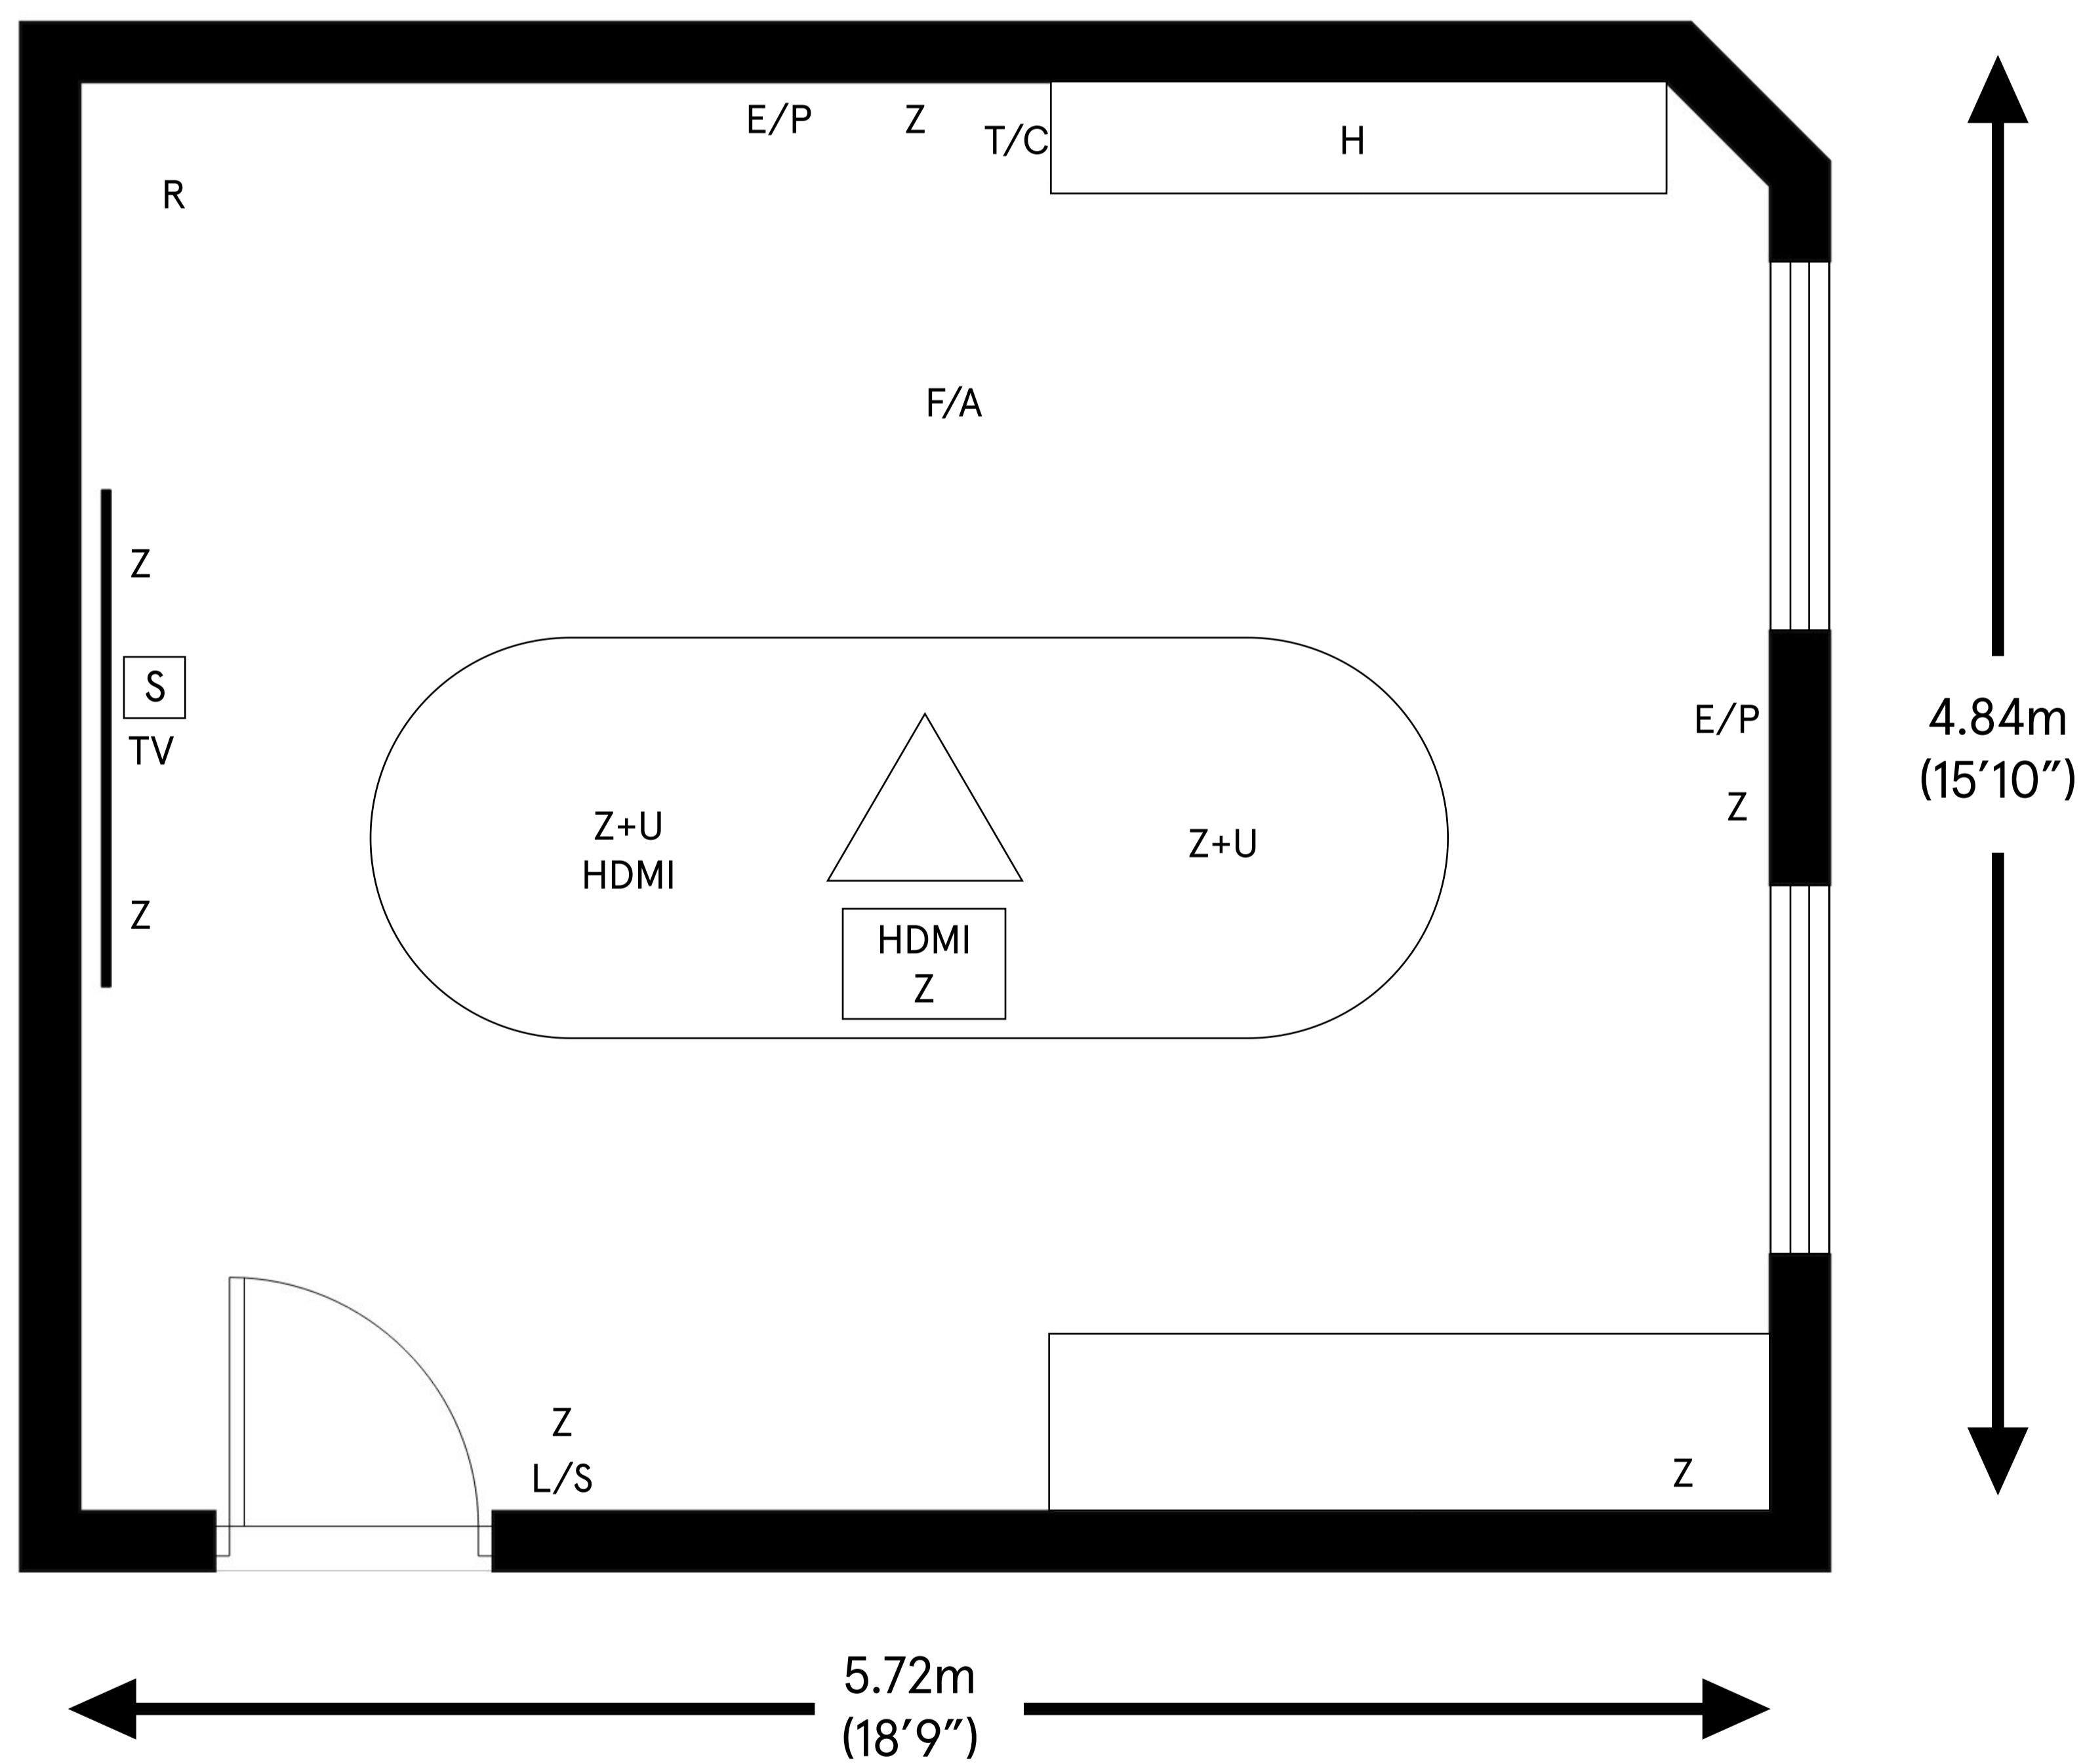

Tabei

Ceiling height

Max 3.03m (9'11")

Min 2.90m (9'6")

Total approximate floor area

27.6 sq mt (297.1 sq ft)

- Key:
- | | | | |
|-----|---------------------|---|-------------------------|
| Z | 13 Amp Socket | S | Speaker |
| U | USB Port | R | Router |
| E/P | Ethernet Port | TV | Wall Mounted Television |
| L/S | Light Switch | HDMI | HDMI Input |
| T/C | Temperature Control | H | Heater |
| B/C | Blinds Control | △ | Chandelier |
| F/A | Fire Alarm | | |

For room capacity please refer to the room configuration charts