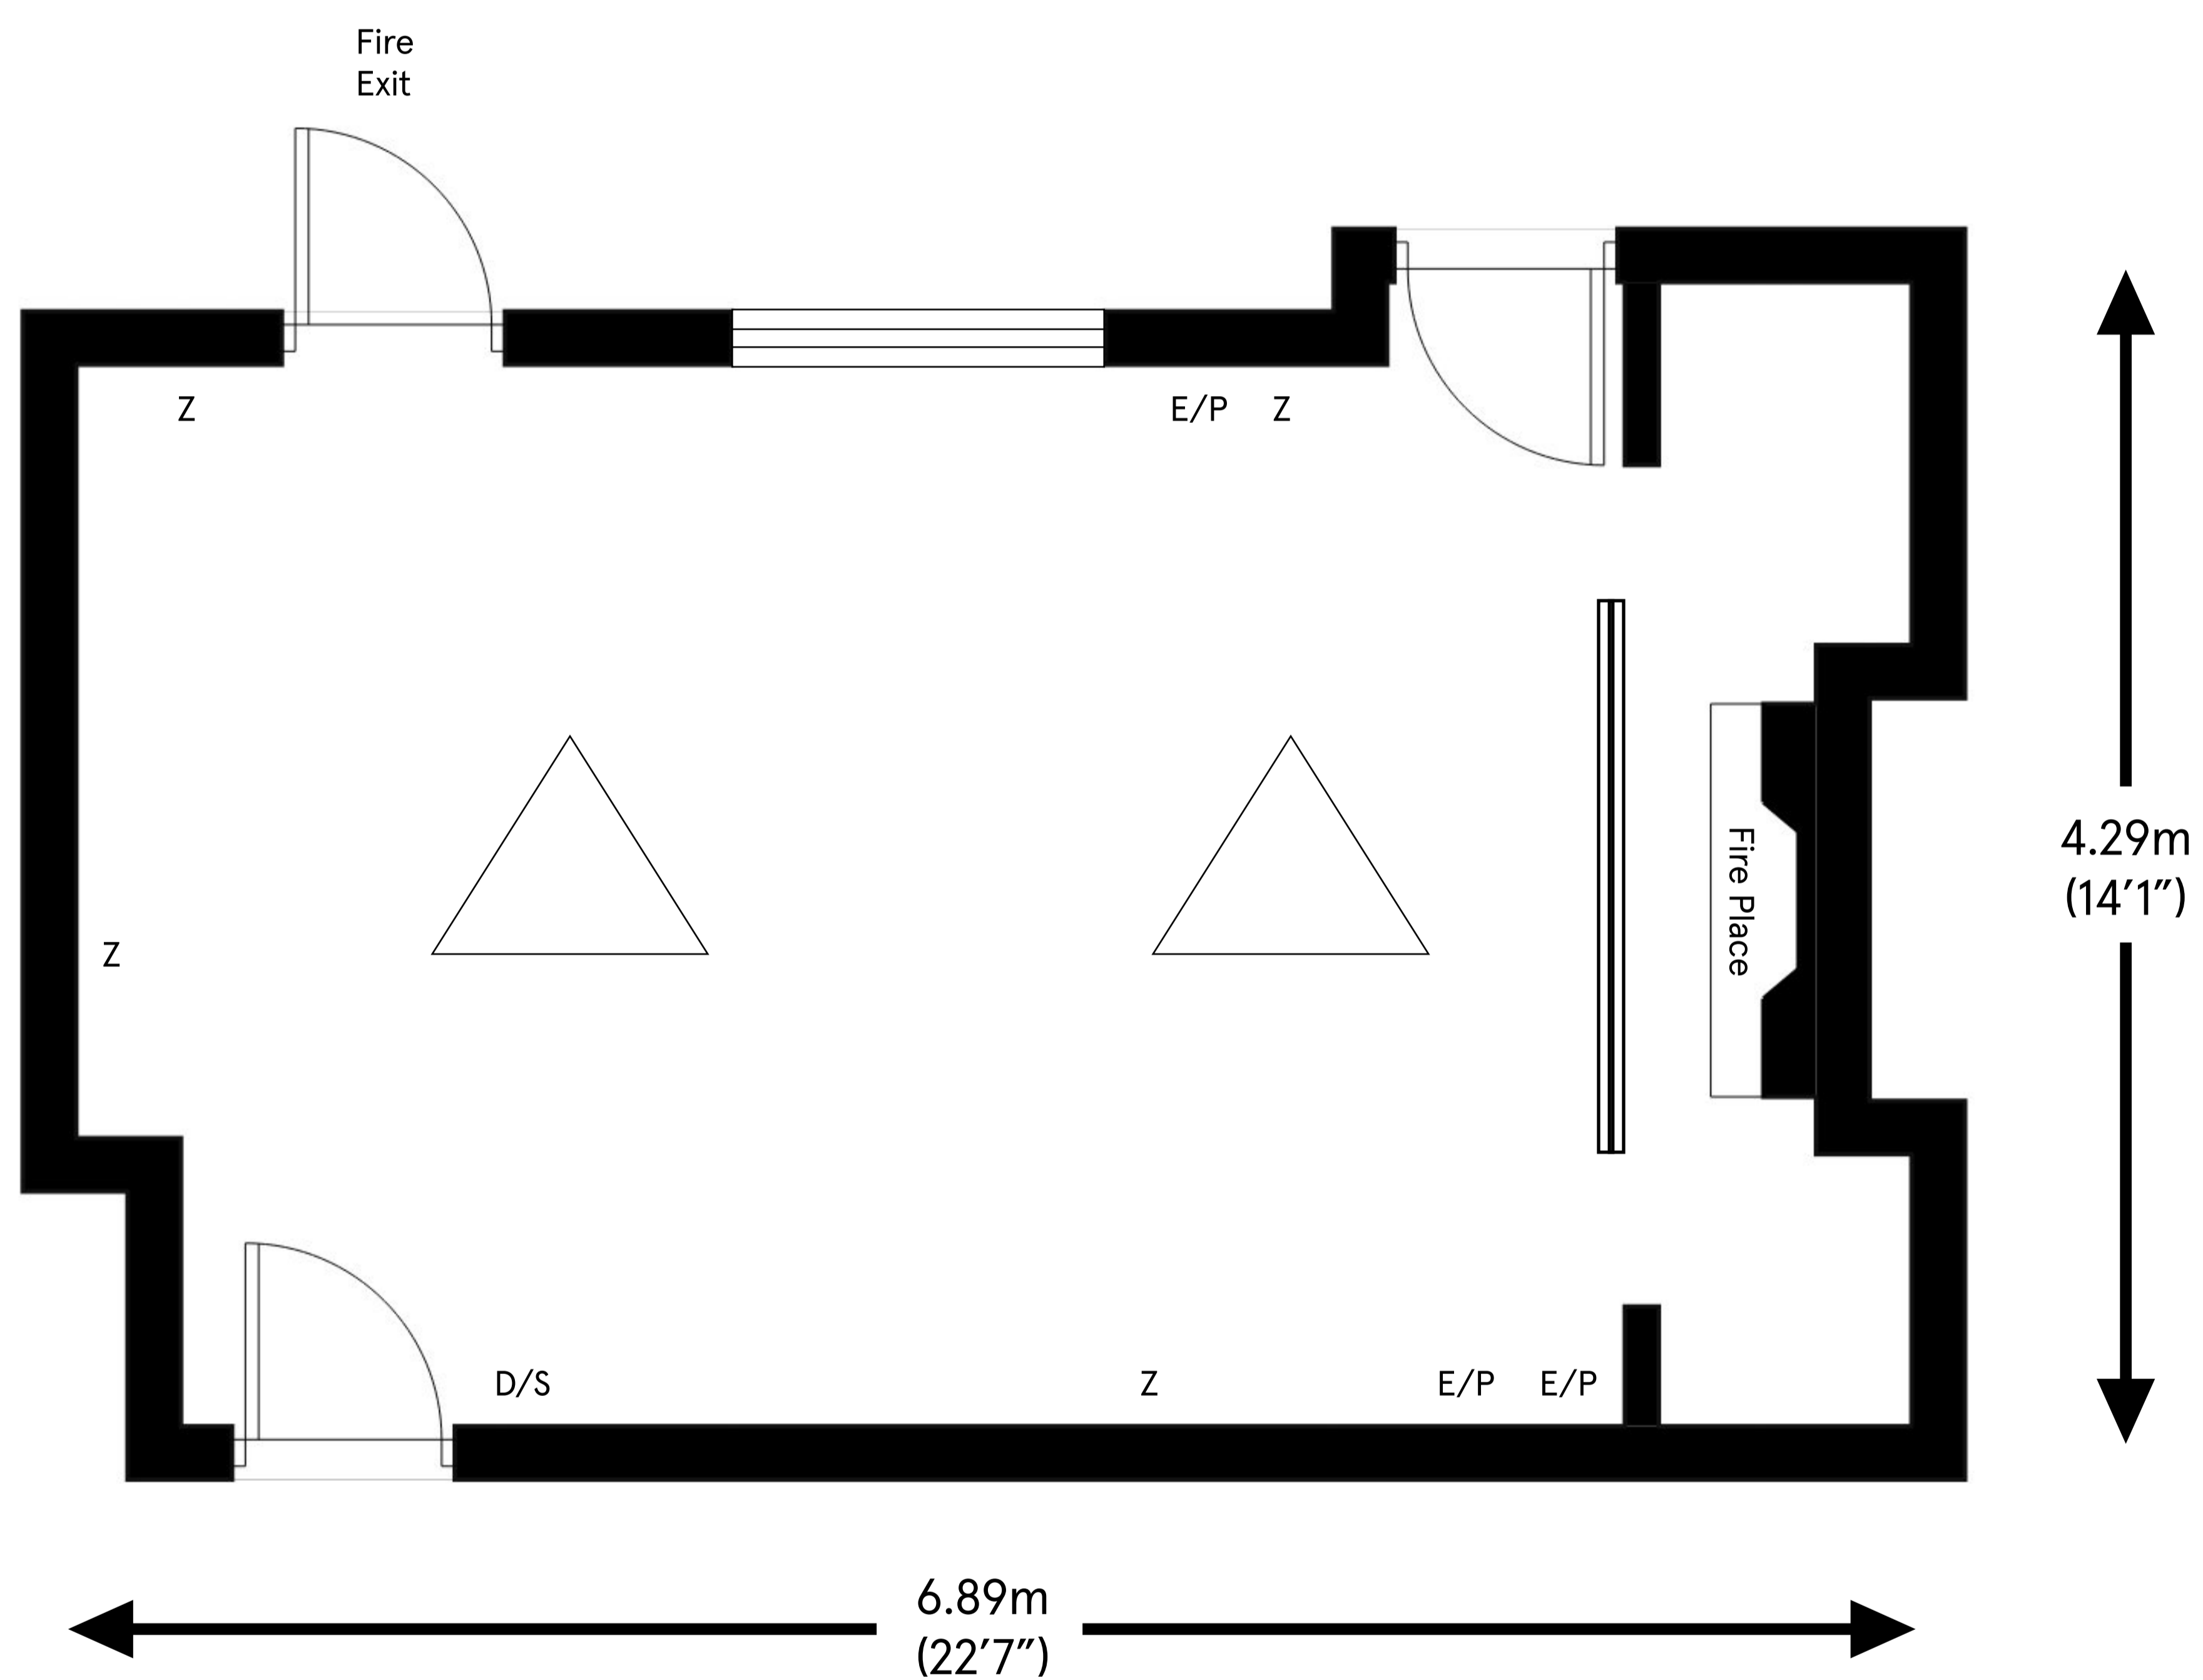

LAINSTON HOUSE

Mountbatten

Ceiling height

Max 3.30m (10'10")

Min 2.25m (7'5")

Total approximate floor area

26.93 sq mt (289.9 sq ft)

Key:

Z 13 Amp Sockets

E/P Ethernet Port

D/S Dimmer Switch

△ Chandelier

≡ Dropdown Projector Screen

For room capacity please refer to the room configuration charts