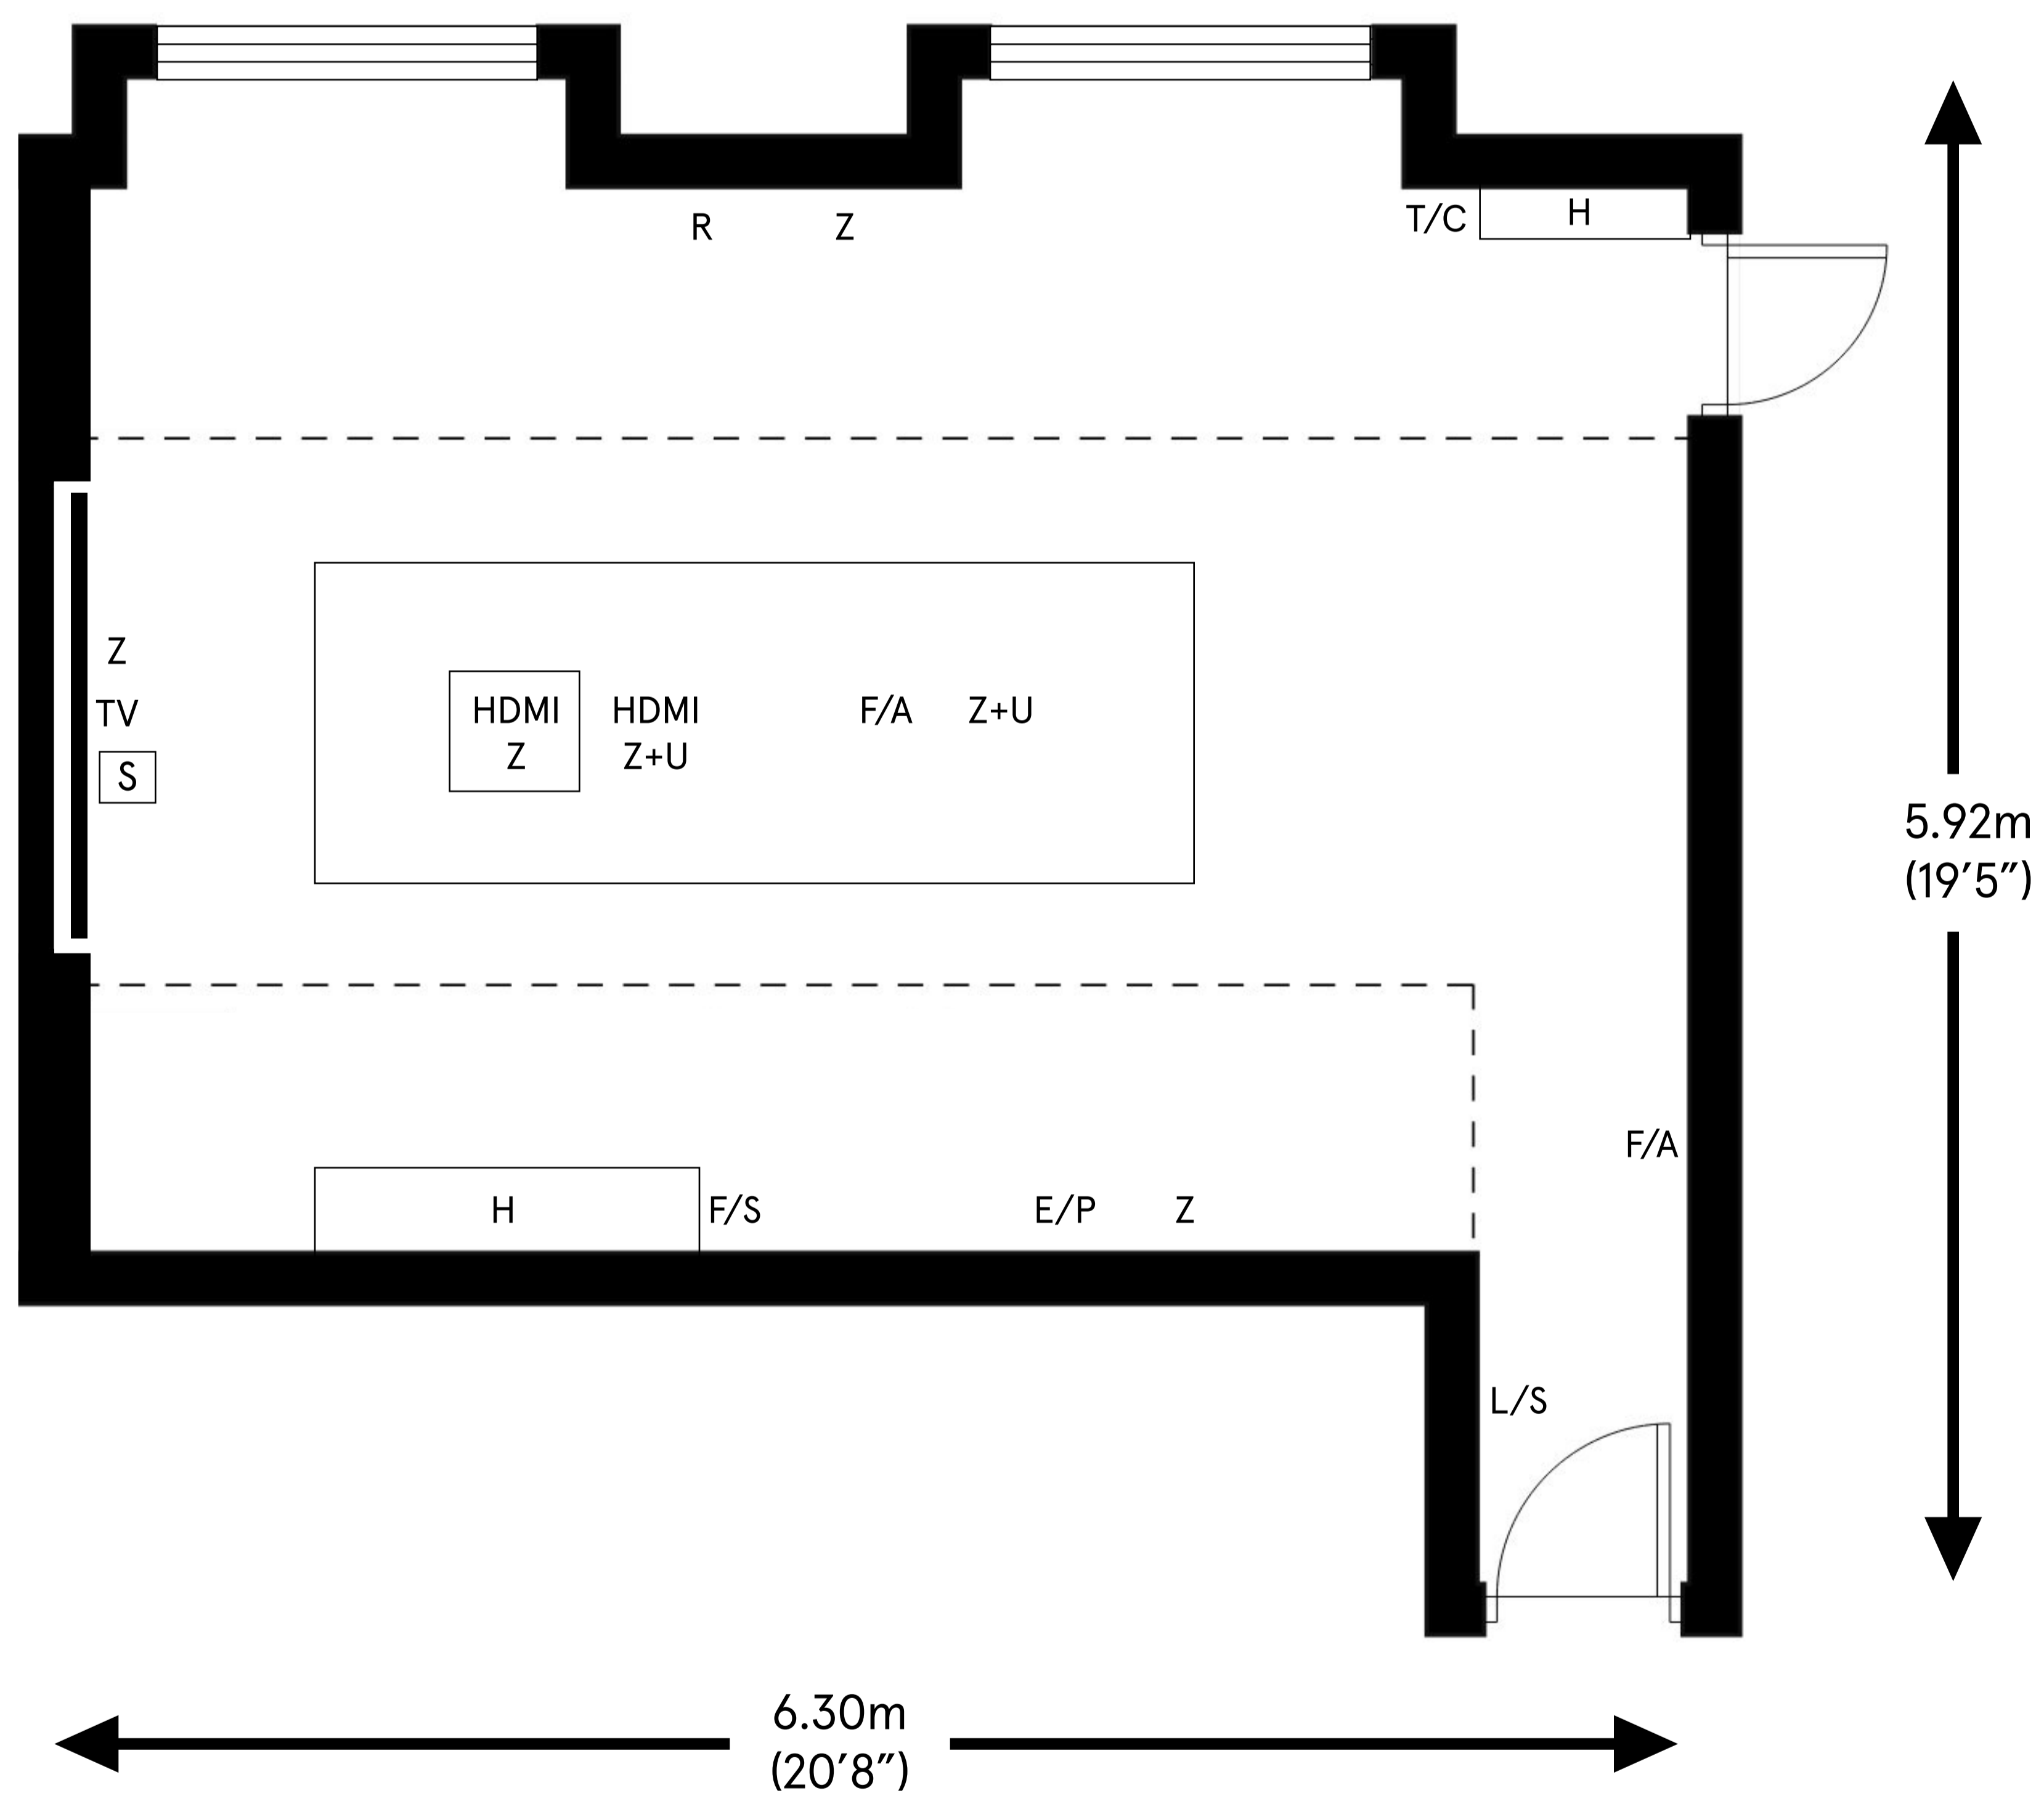

# Nims

**Ceiling height**

Max 2.24m (7'4")

Min 1.25m (4'1")

**Total approximate floor area**

28.98 sq mt (311.9 sq ft)

- Key:
- |     |                     |          |                         |
|-----|---------------------|----------|-------------------------|
| Z   | 13 Amp Socket       | <b>S</b> | Speaker                 |
| U   | USB Port            | R        | Router                  |
| E/P | Ethernet Port       | F/S      | Fuse Switch             |
| L/S | Light Switch        | HDMI     | HDMI Input              |
| T/C | Temperature Control | H        | Heater                  |
| F/A | Fire Alarm          | <b>█</b> | Wall Mounted Television |

For room capacity please refer to the room configuration charts