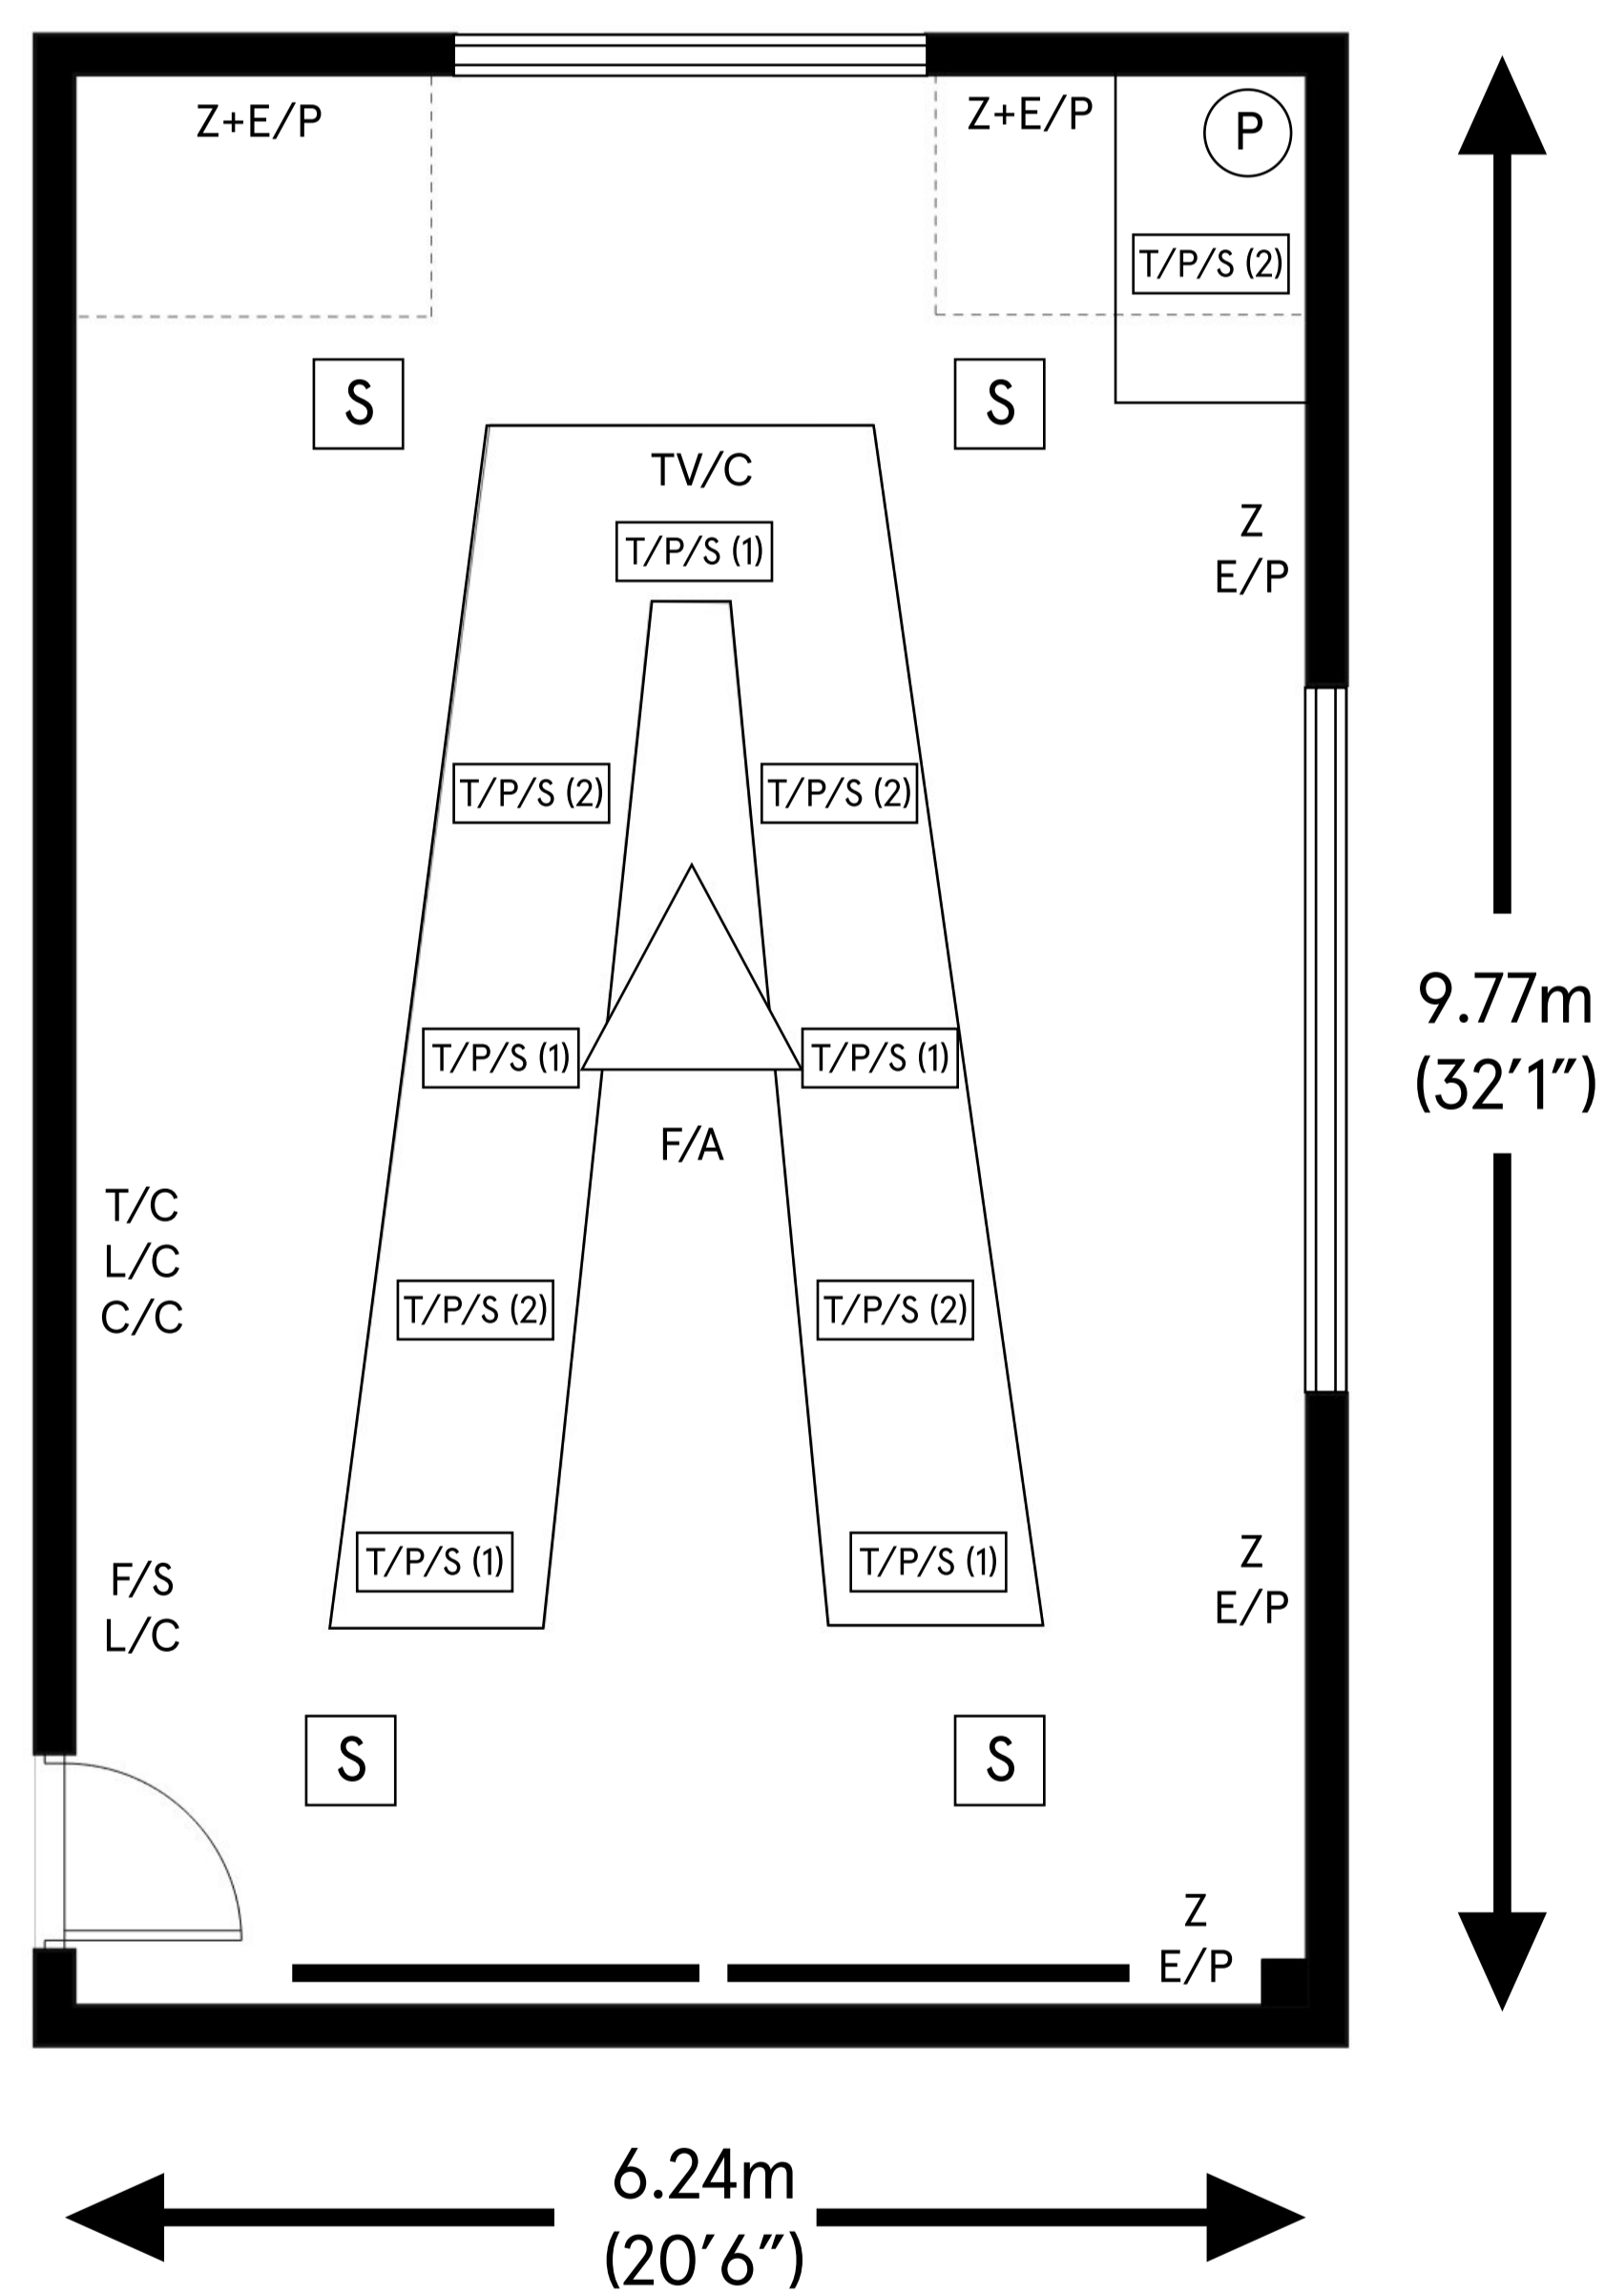

SOUTH LODGE

Arundel

Ceiling height

Max 4.61m (15'1")

Min 1.69m (5'6")

Total approximate floor area

60.95 sq mt (656 sq ft)

Key:

Z 13 Amp Sockets

E/P Ethernet Port

(P) Phone Line

L/C Lighting Control

C/C Curtain Control

T/C Temperature Control

F/A Fire Alarm

(S) Speaker

△ Chandelier

TV/C Television Control

— Wall Mounted Television

T/P/S (1) - 13 Amp Socket, EU Socket, Audio, VGA Input, Ethernet Port, HDMI, USB

T/P/S (2) - 13 Amp Socket, EU Socket, Ethernet Port, USB

For room capacity please refer to the room configuration charts