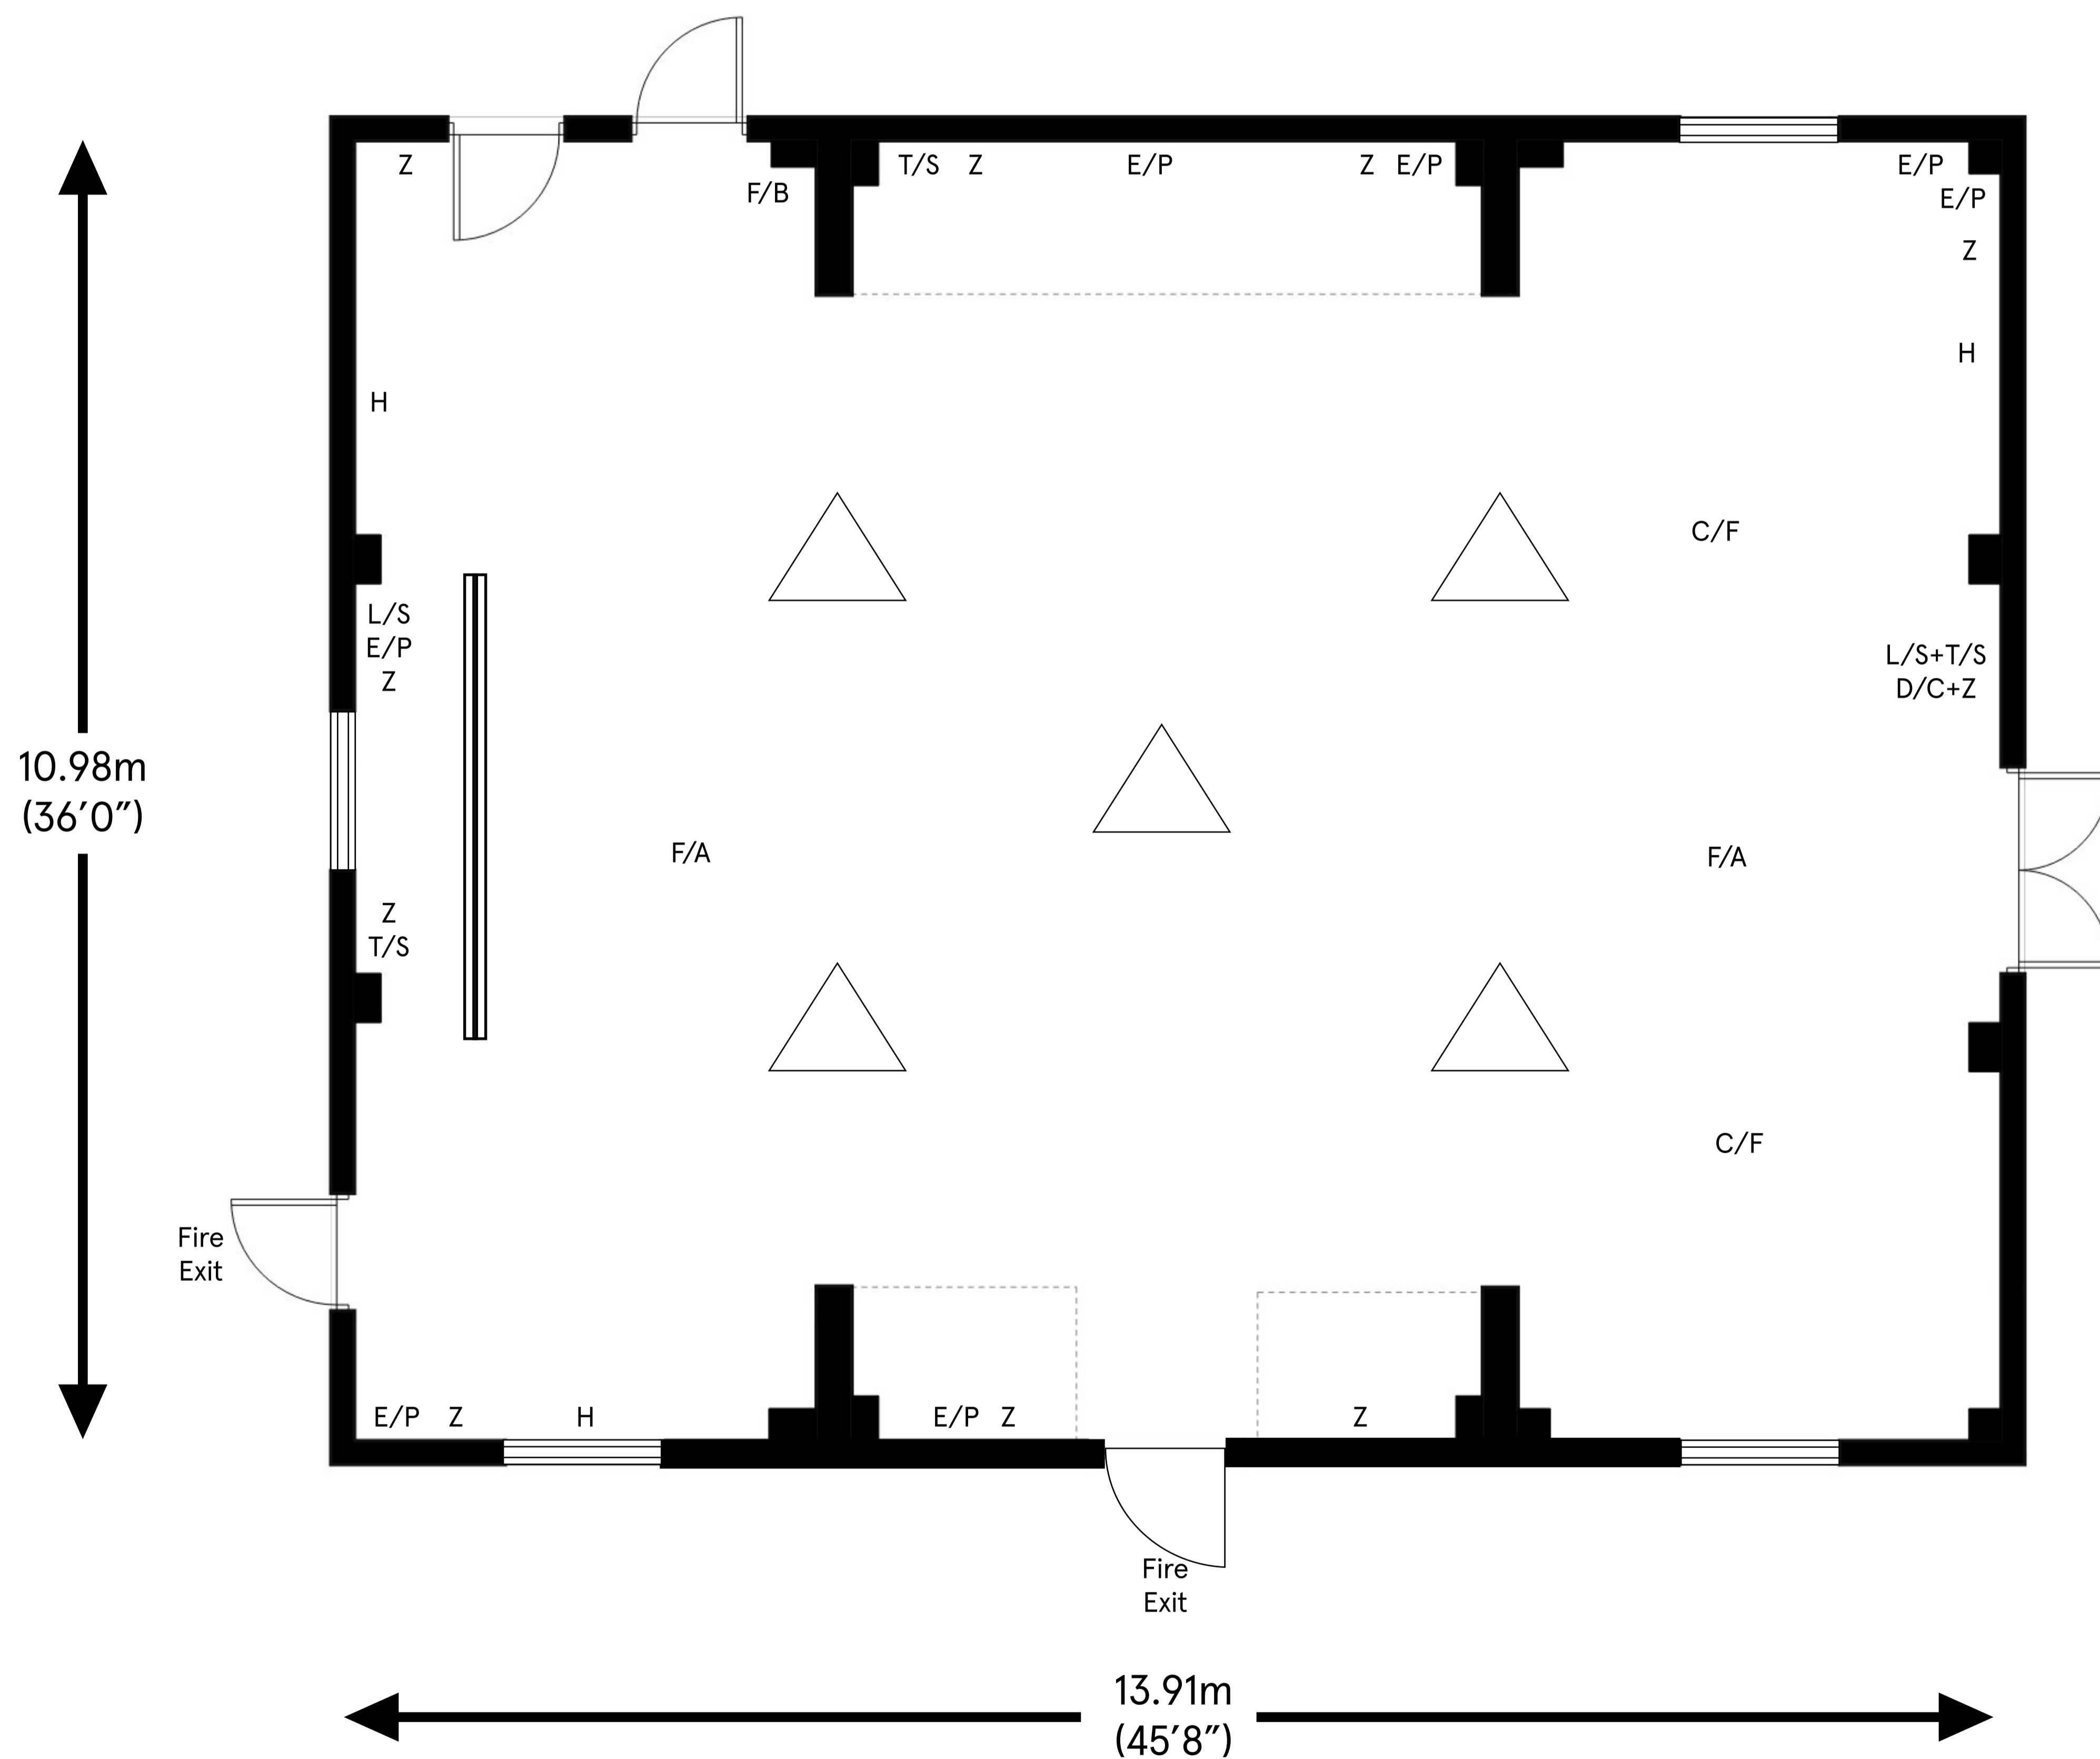

# Dunstanville

**Ceiling height**

Max 5.08m (16'8")

Min 1.05m (3'5")

**Total approximate floor area**

151.16 sq mt (1627 sq ft)

**Key:**

- |     |                        |     |                           |
|-----|------------------------|-----|---------------------------|
| Z   | 13 Amp Sockets         | T/S | TV Socket                 |
| E/P | Ethernet Port          | S/C | Security Camera           |
| L/S | Light switch Panel     | C/F | Ceiling Fan               |
| D/C | Digital Screen Control | △   | Chandelier                |
| H   | Heater                 | ==  | Dropdown Projector Screen |
| F/A | Fire Alarm             |     |                           |
| F/B | Fire Alarm Button      |     |                           |

For room capacity please refer to the room configuration charts