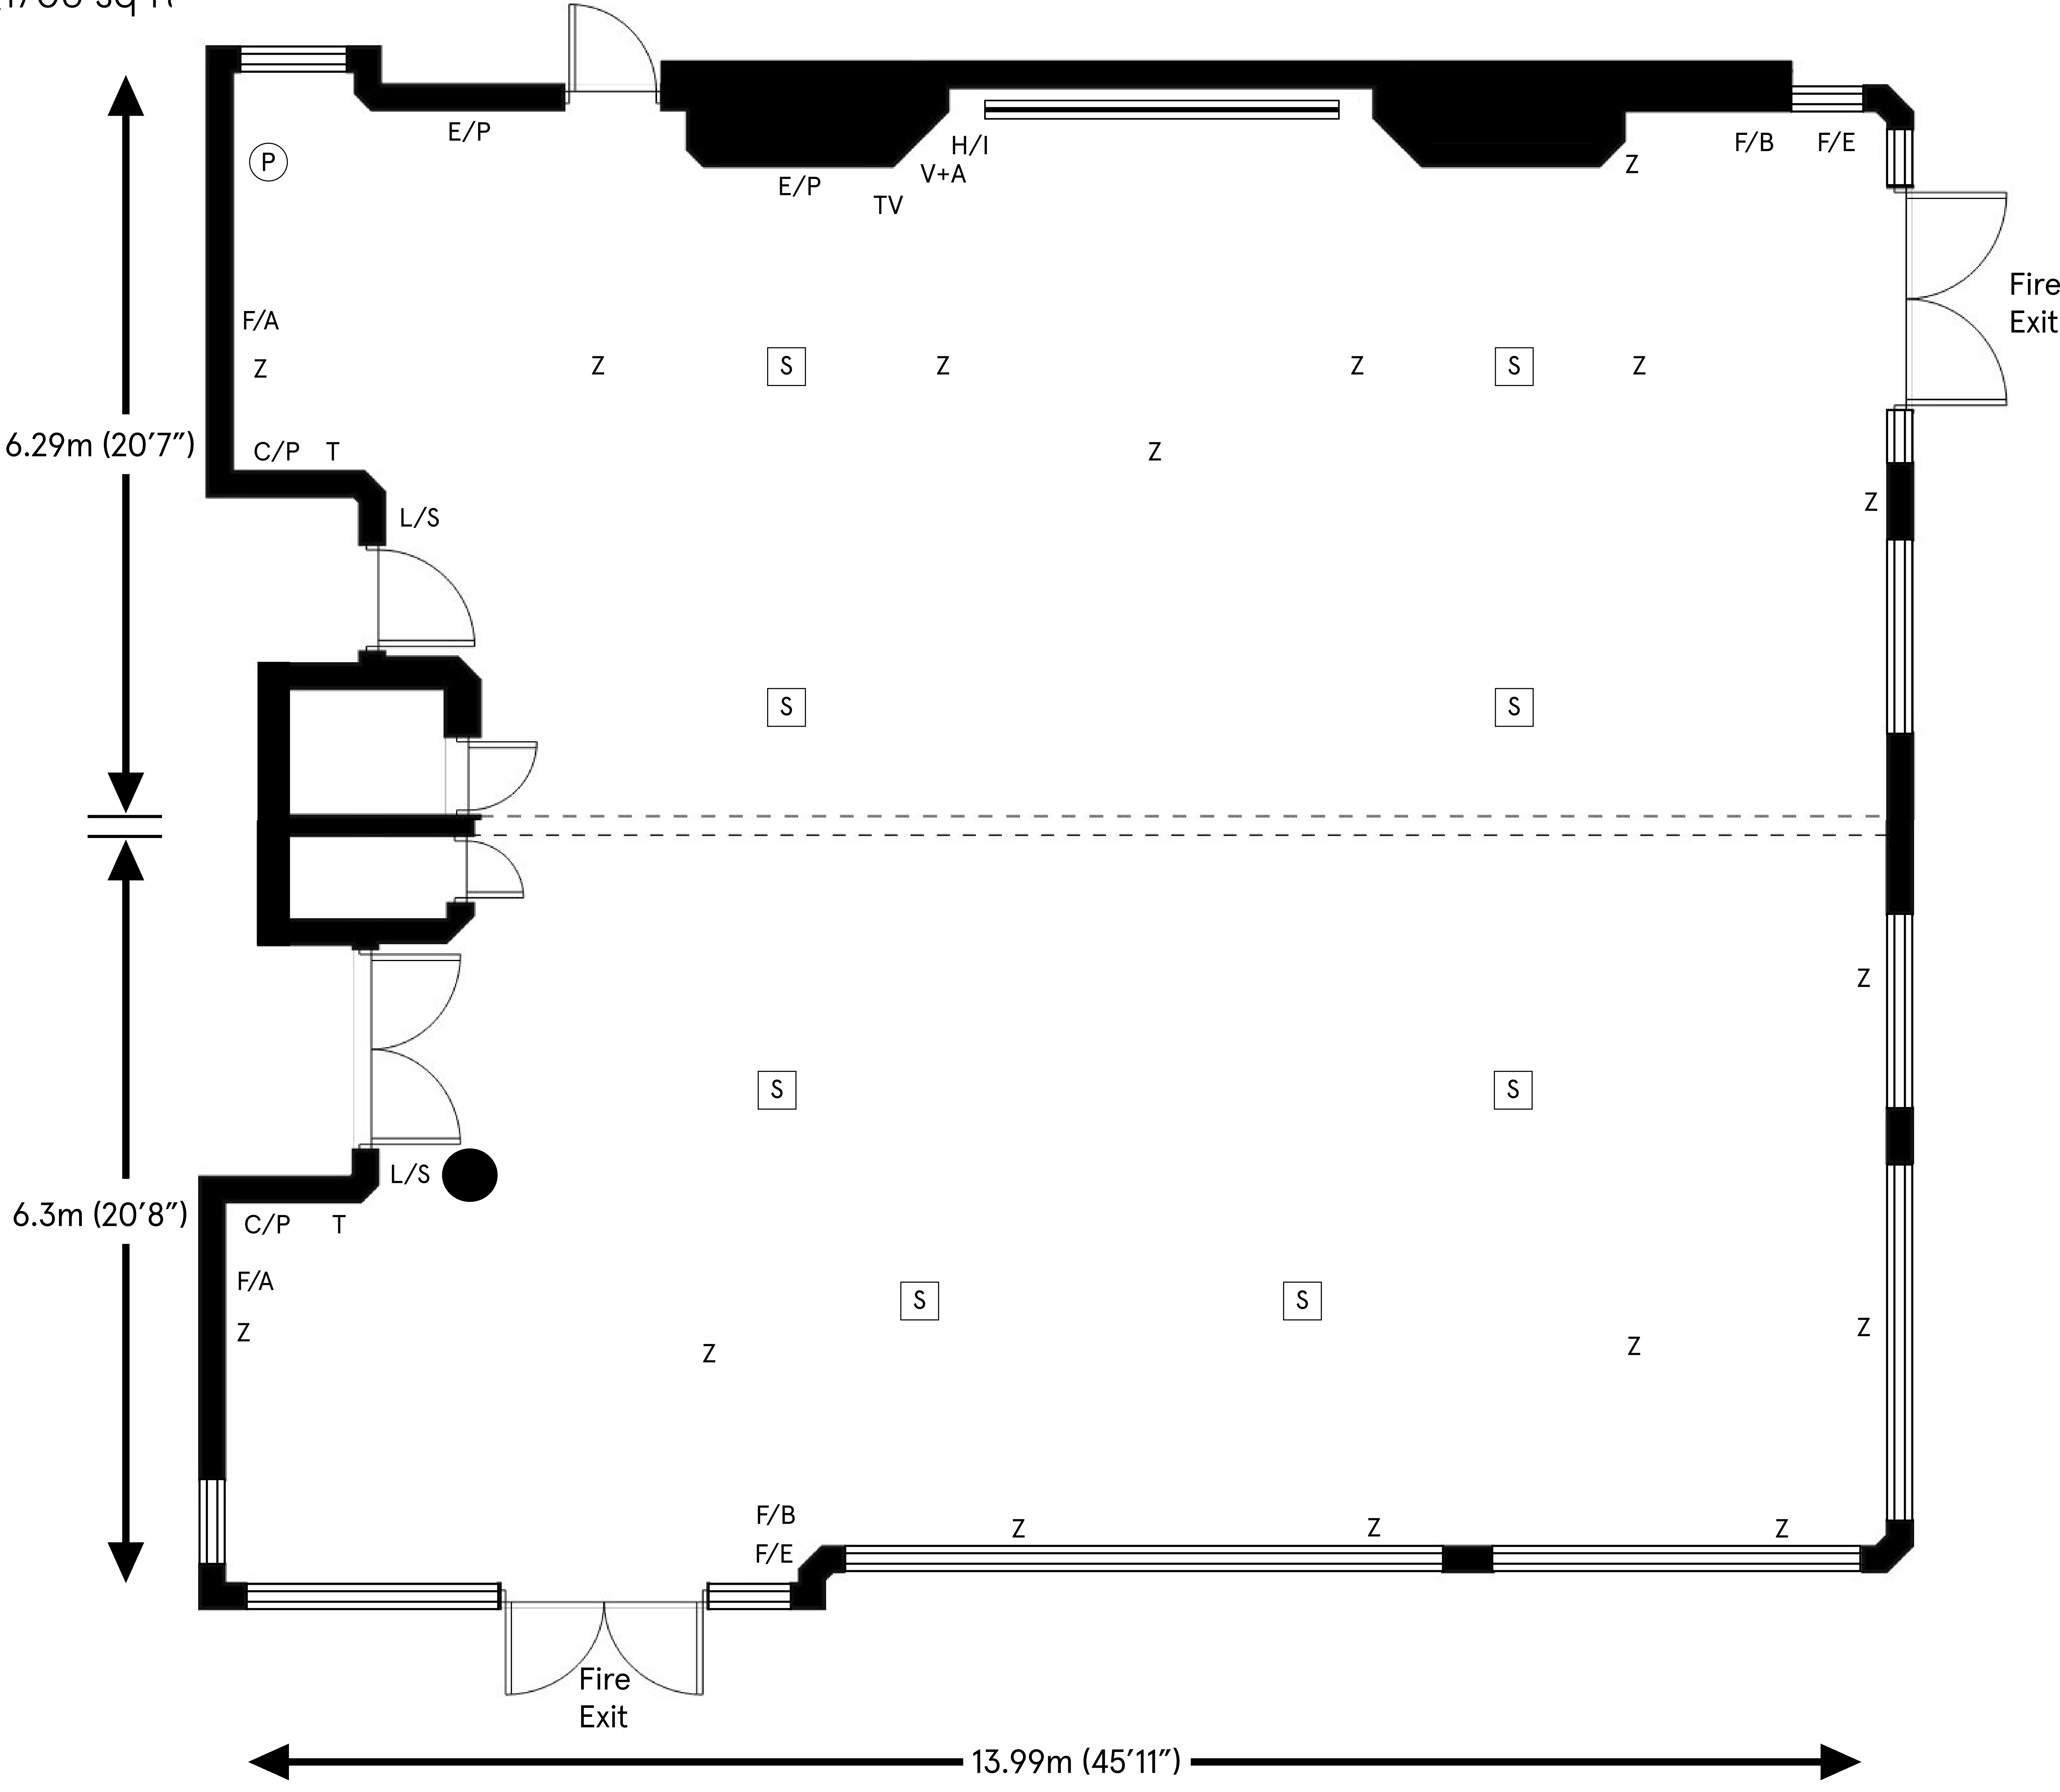

Hertford & Ware

Ceiling height

Max 3.54m (11'7")

Min 2.39m (7'10")

Total approximate floor area

158.4 sq mt (1705 sq ft)

Key:

| | | | |
|-----|--------------------|-----|-------------------|
| Z | 13 Amp Sockets | F/B | Fire Alarm Button |
| (P) | Phone Line | E/P | Ethernet Port |
| V+A | VGA + Audio outlet | (S) | Speaker |
| L/S | Light switch | T | Telecom |
| TV | TV Socket | C/P | Control Panel |
| F/A | Fire Alarm | H/I | HDMI Input |
| F/E | Fire Extinguisher | ≡ | Electric Screen |

For room capacity please refer to the room configuration charts