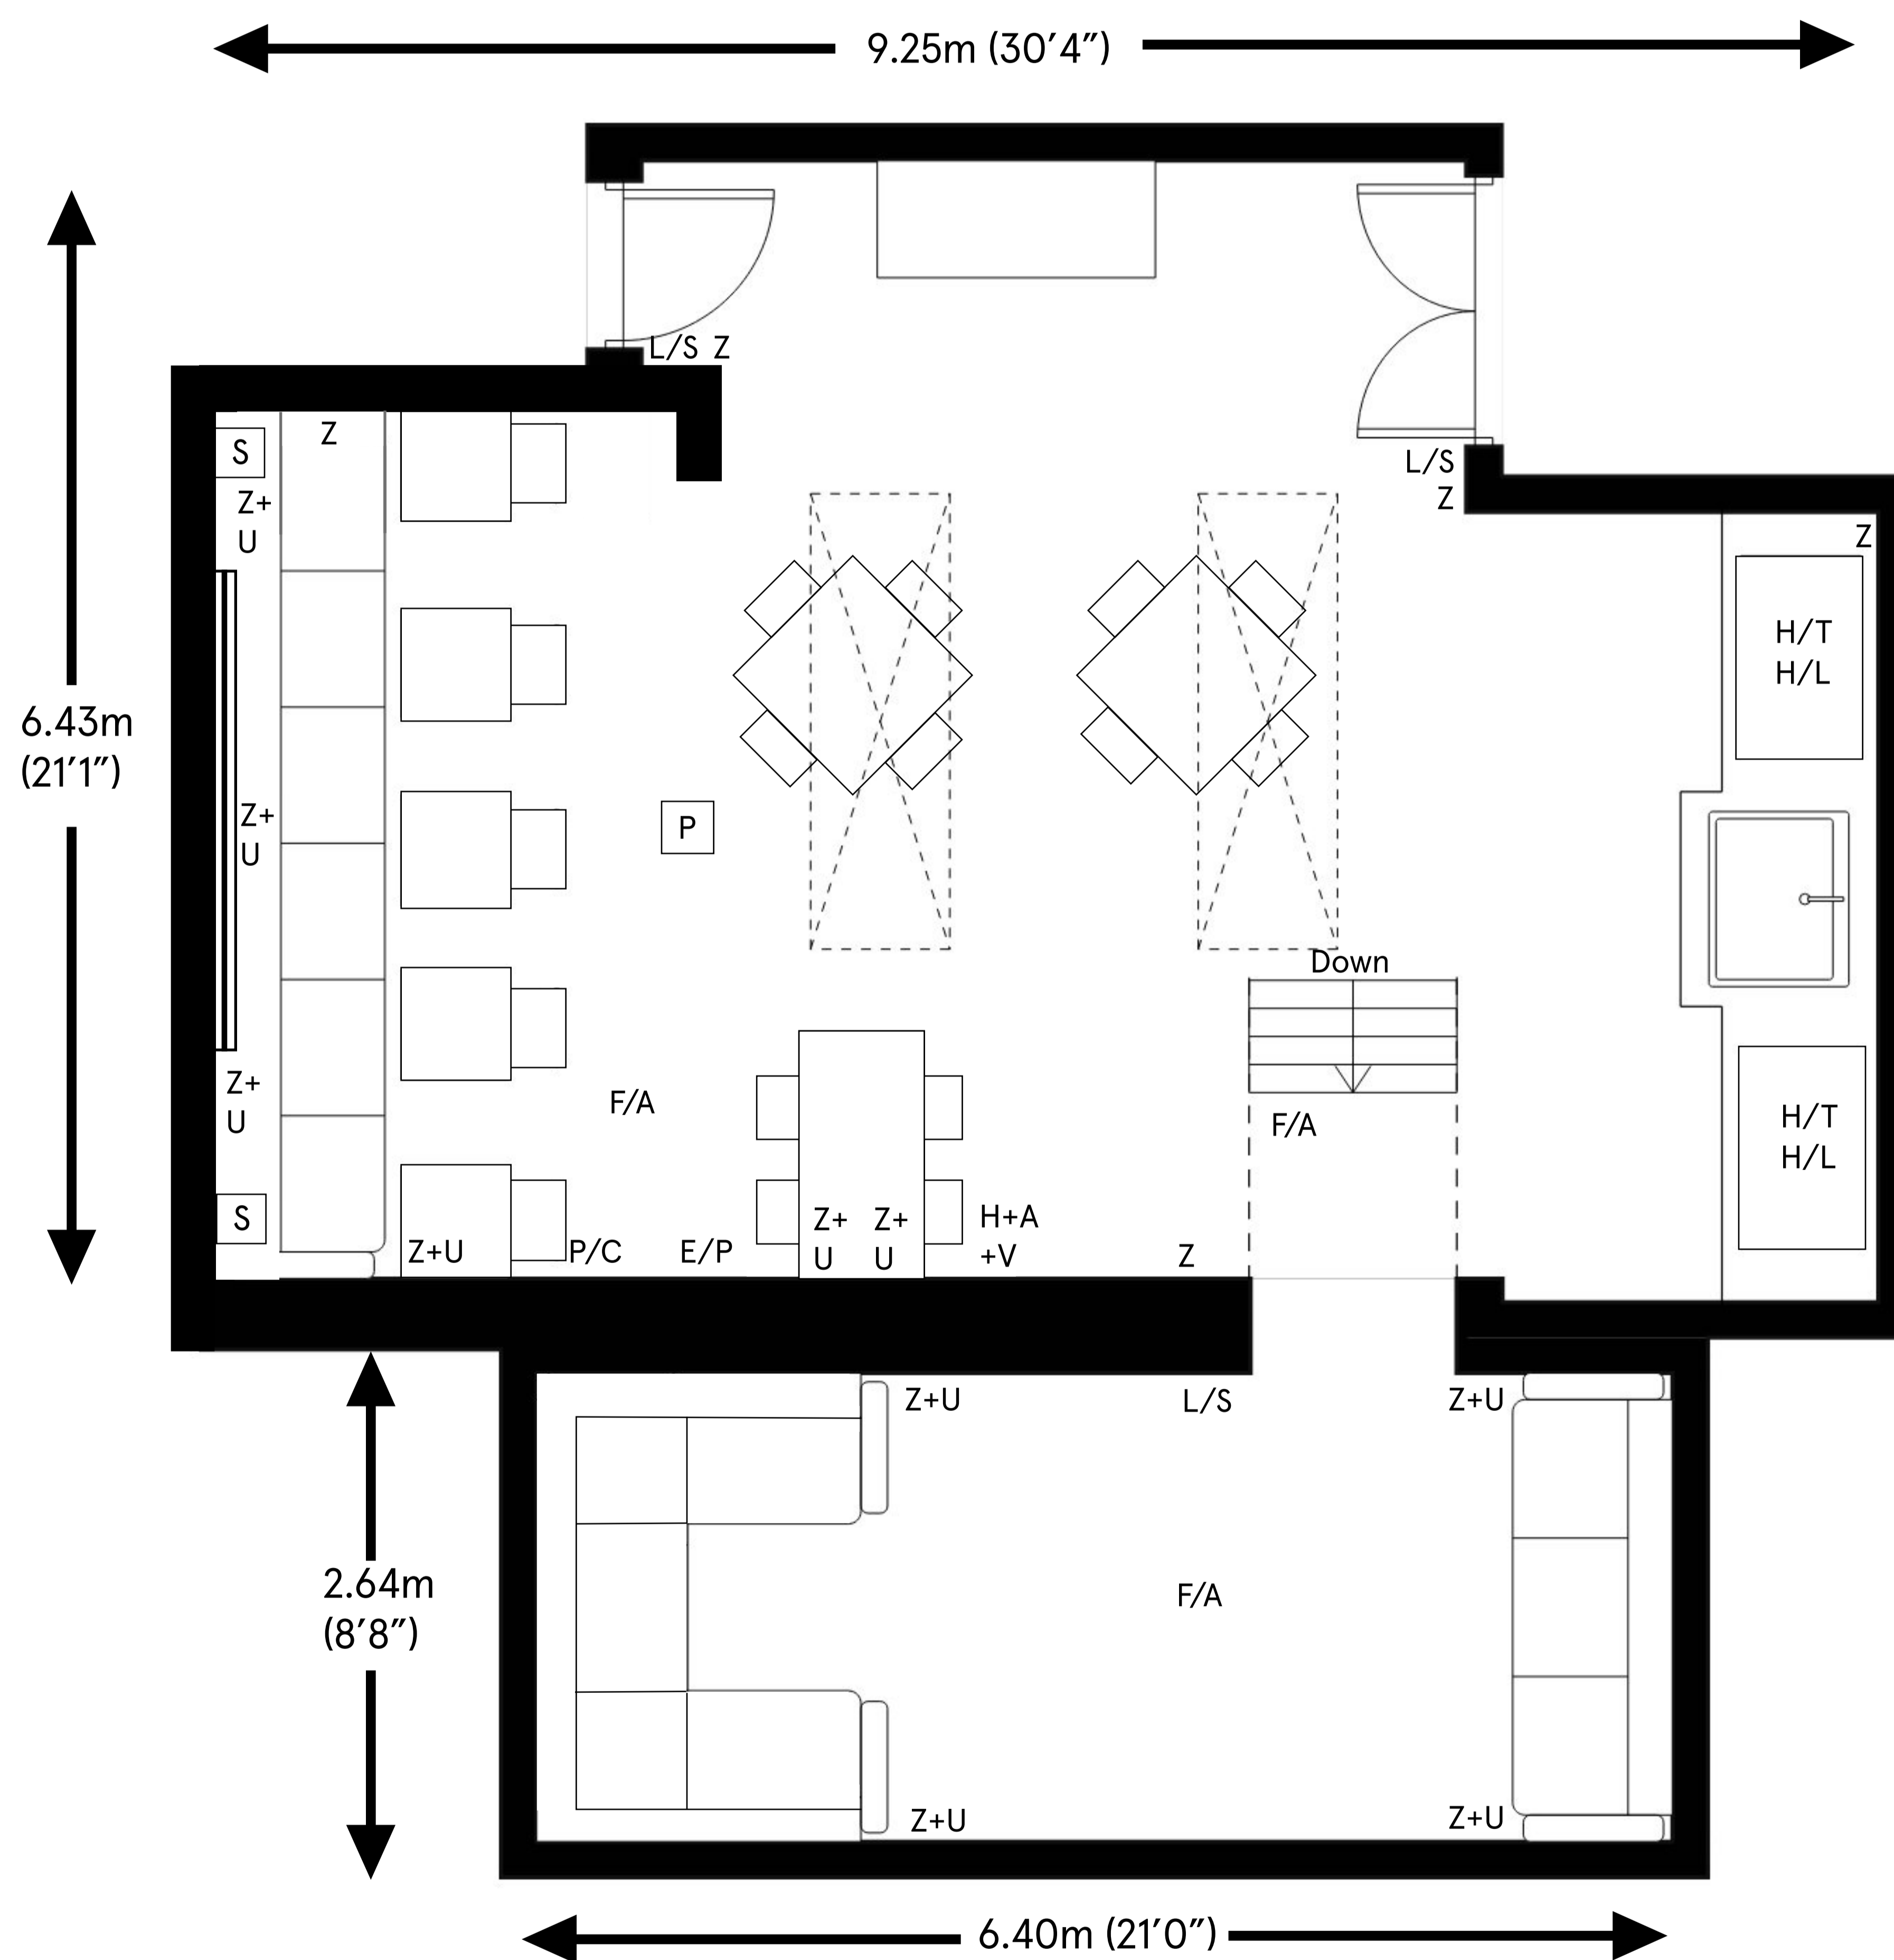

Homespace & Snug

Ceiling height

Max 2.74m (9'0")

Min 2.17m (7'1")

Total approximate floor area

67.48 sq mt (726.4 sq ft)

Key:

- Z 13 Amp Socket
- E/P Ethernet Port
- U USB Port
- L/S Light switch
- F/A Fire Alarm
- H/T Heated Serving Table
- H/L Heat Lamp
- S Speaker

- P Ceiling Mounted Projector
- P/C Projector Control Panel
- H HDMI Input
- V VGA
- A Audio
- C/P Control Panel
- ≡ Projector Screen