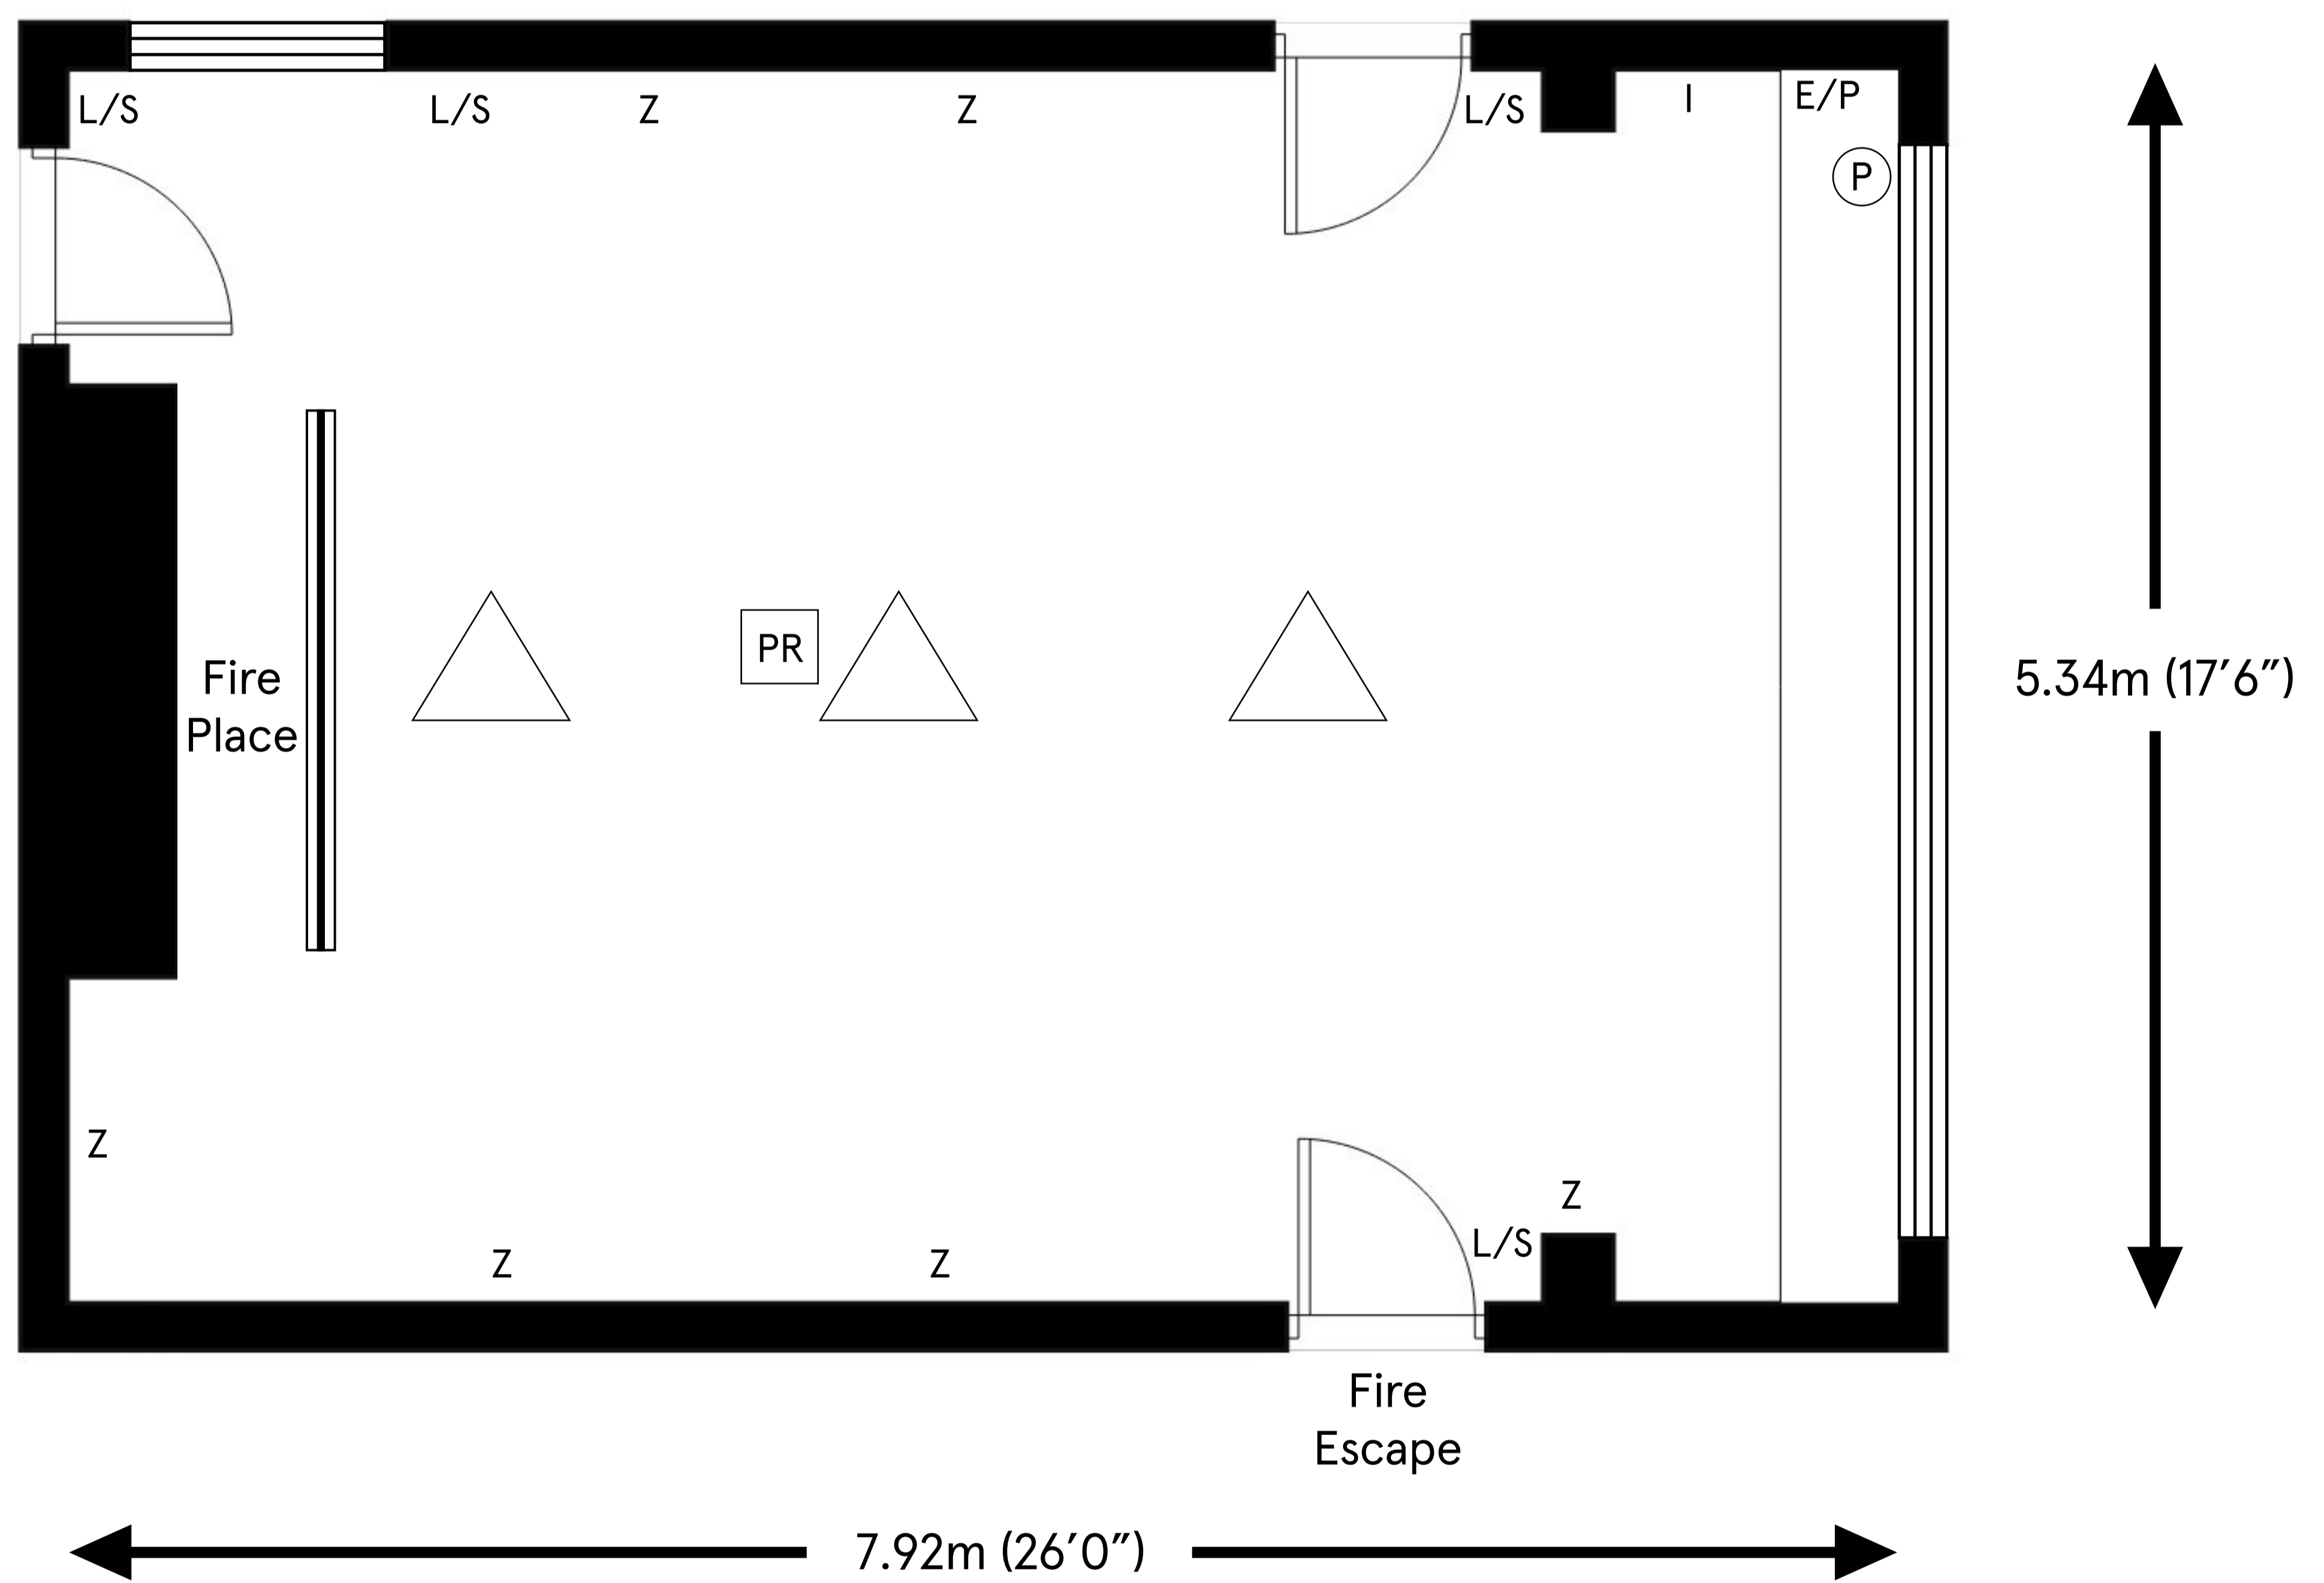

Knebworth

Ceiling height

Max 2.99m (9'10")

Min 2.71m (8'11")

Total approximate floor area

41.72 sq mt (449.1 sq ft)

Key:

- Z 13 Amp Sockets
- (P) Phone Line
- L/S Light switch
- PR Projector

- I ISDN Line
- △ Chandelier
- E/P Ethernet Port
- ≡ Electric Screen

For room capacity please refer to the room configuration charts