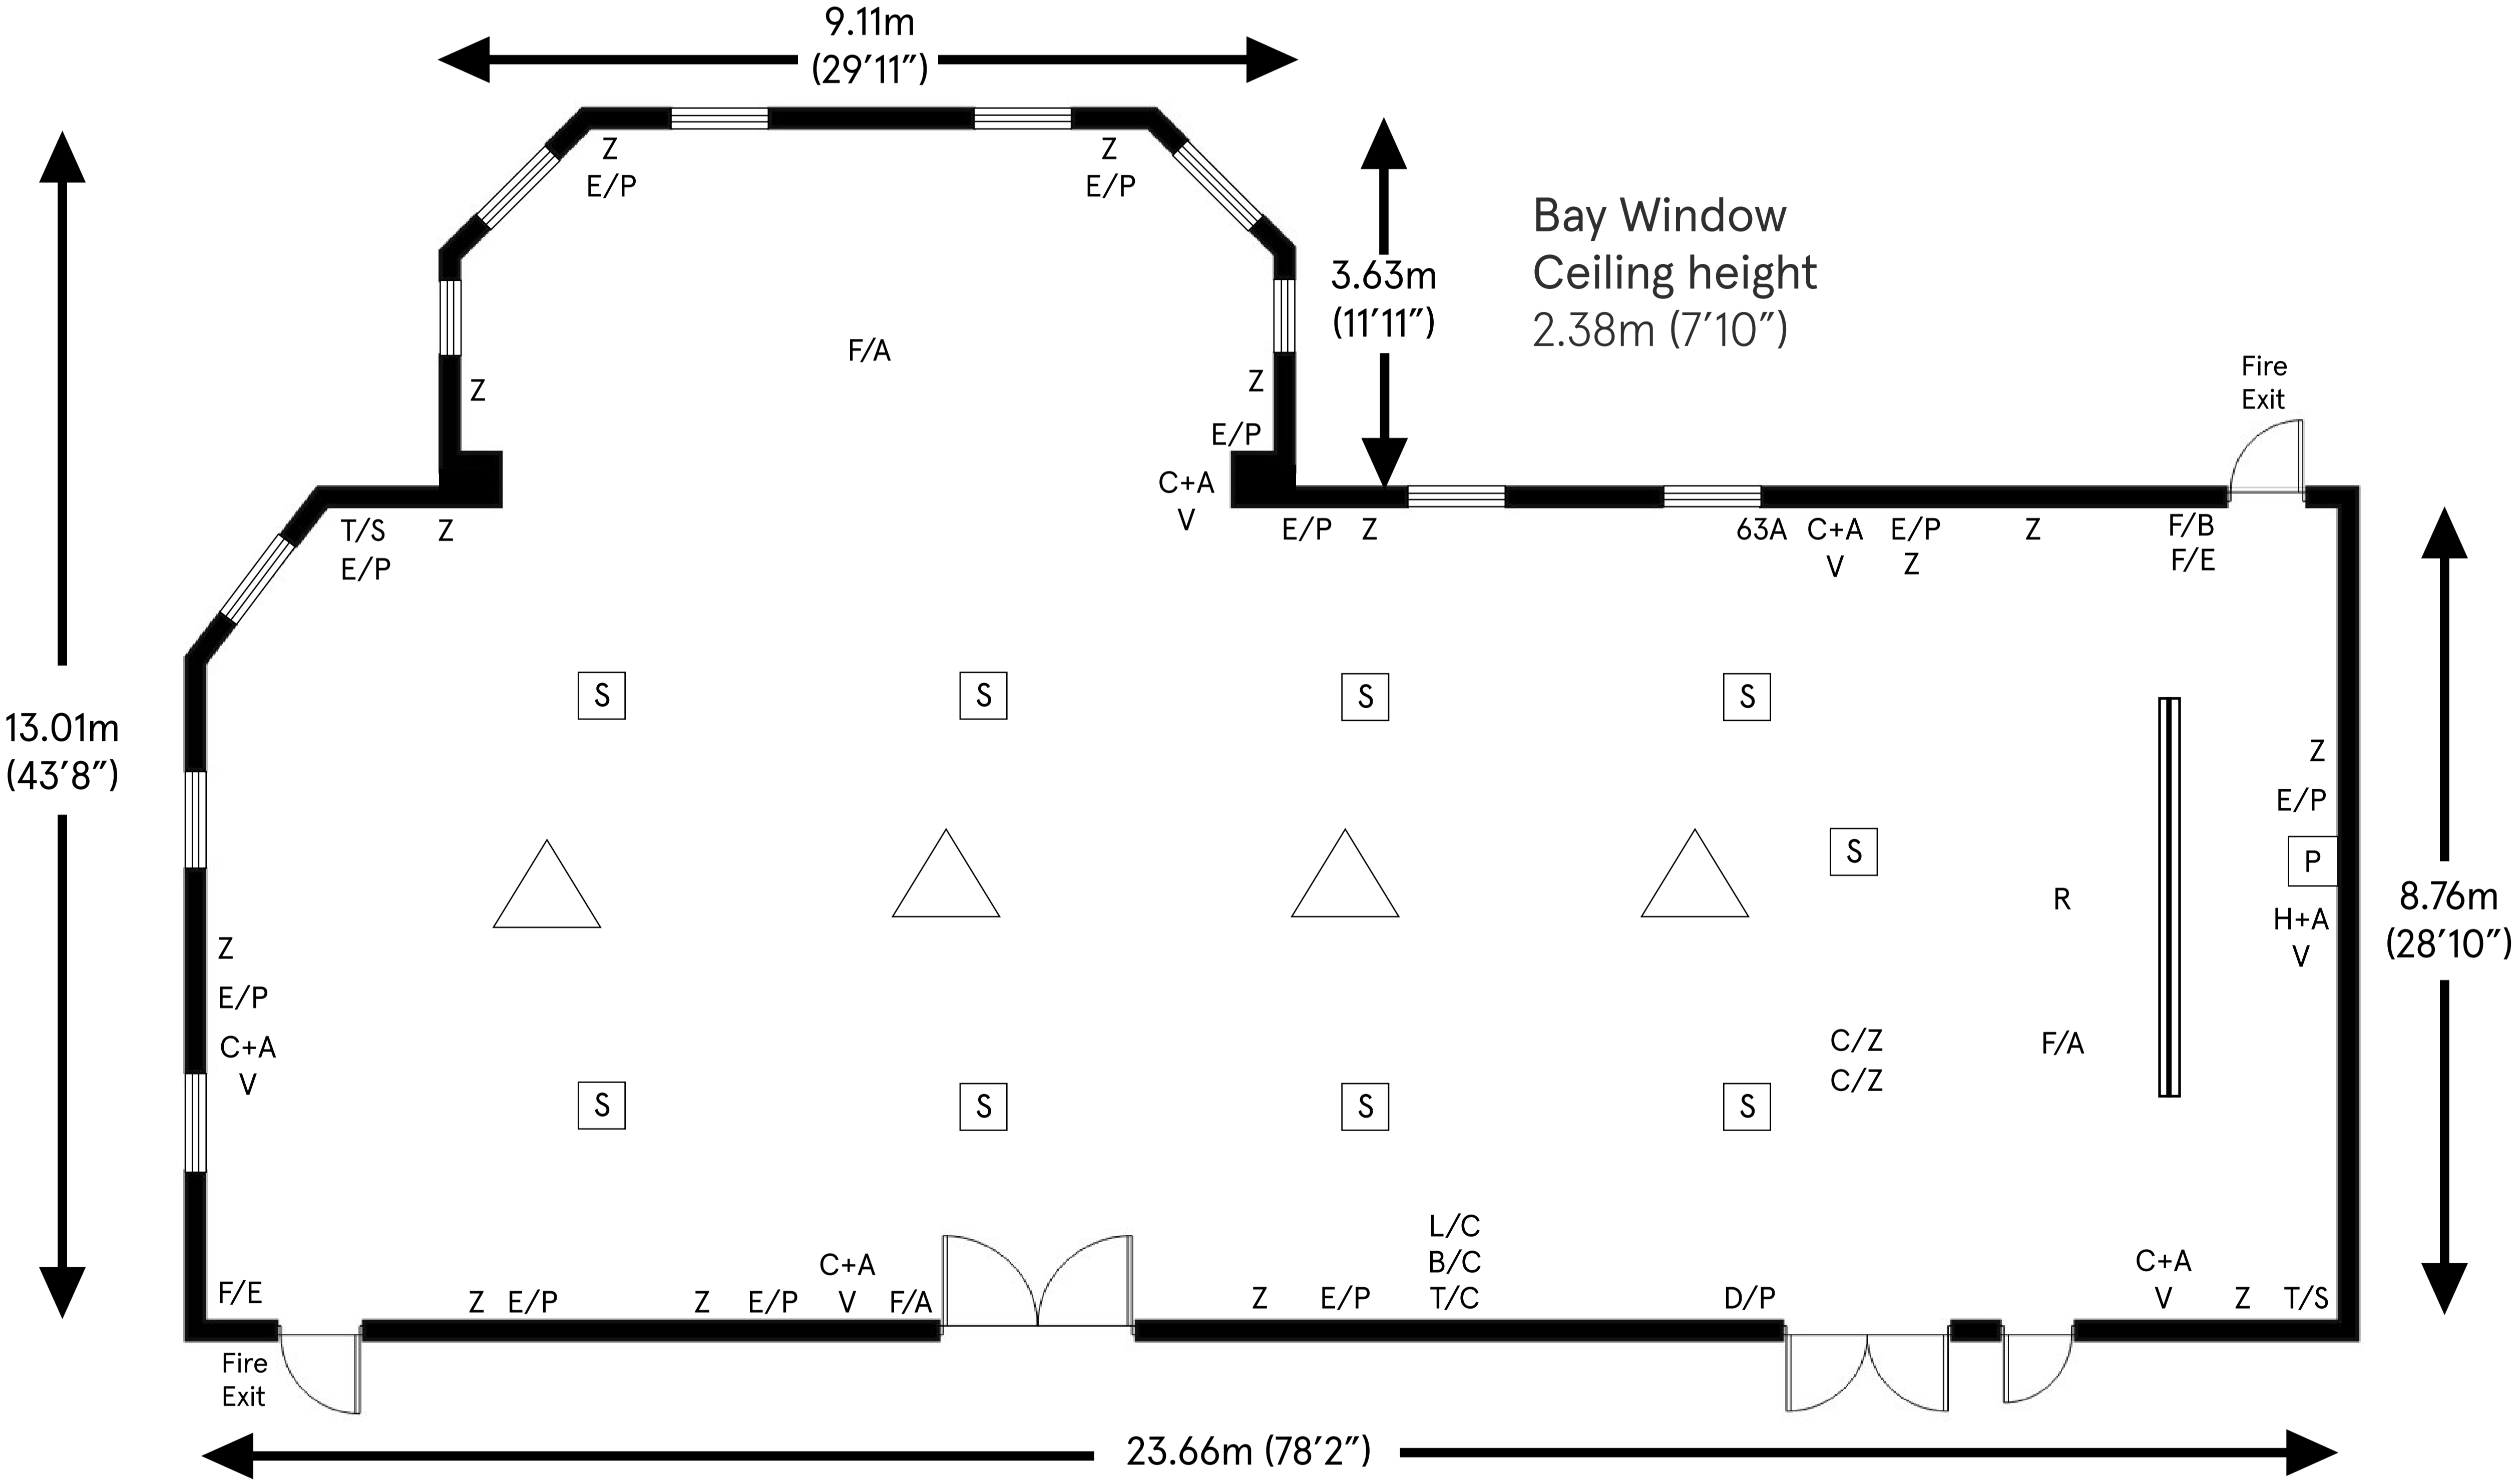

Balmoral

Ceiling height

Max 3.70m (12'2")
 Min 2.38m (7'10")

Total approximate floor area
 251.09 sq mt (2611.1 sq ft)

Key:

Z	13 Amp Socket	[S]	Speaker
C/Z	Ceiling 13 Amp	63A	63 AMP Socket
E/P	Ethernet Port	[P]	Ceiling Mounted Projector
U	USB Port	R	Router
L/C	Lights Control	T/S	TV Socket
B/C	Blinds Control	C	Computer Input
H	HDMI Input	V	VGA
T/C	Temperature Control	A	Audio
F/A	Fire Alarm	D/P	Digital Control Panel
F/B	Fire Alarm Button	==	Dropdown Projector Screen
F/E	Fire Extinguisher	△	Chandelier

For room capacity please refer to the room configuration charts