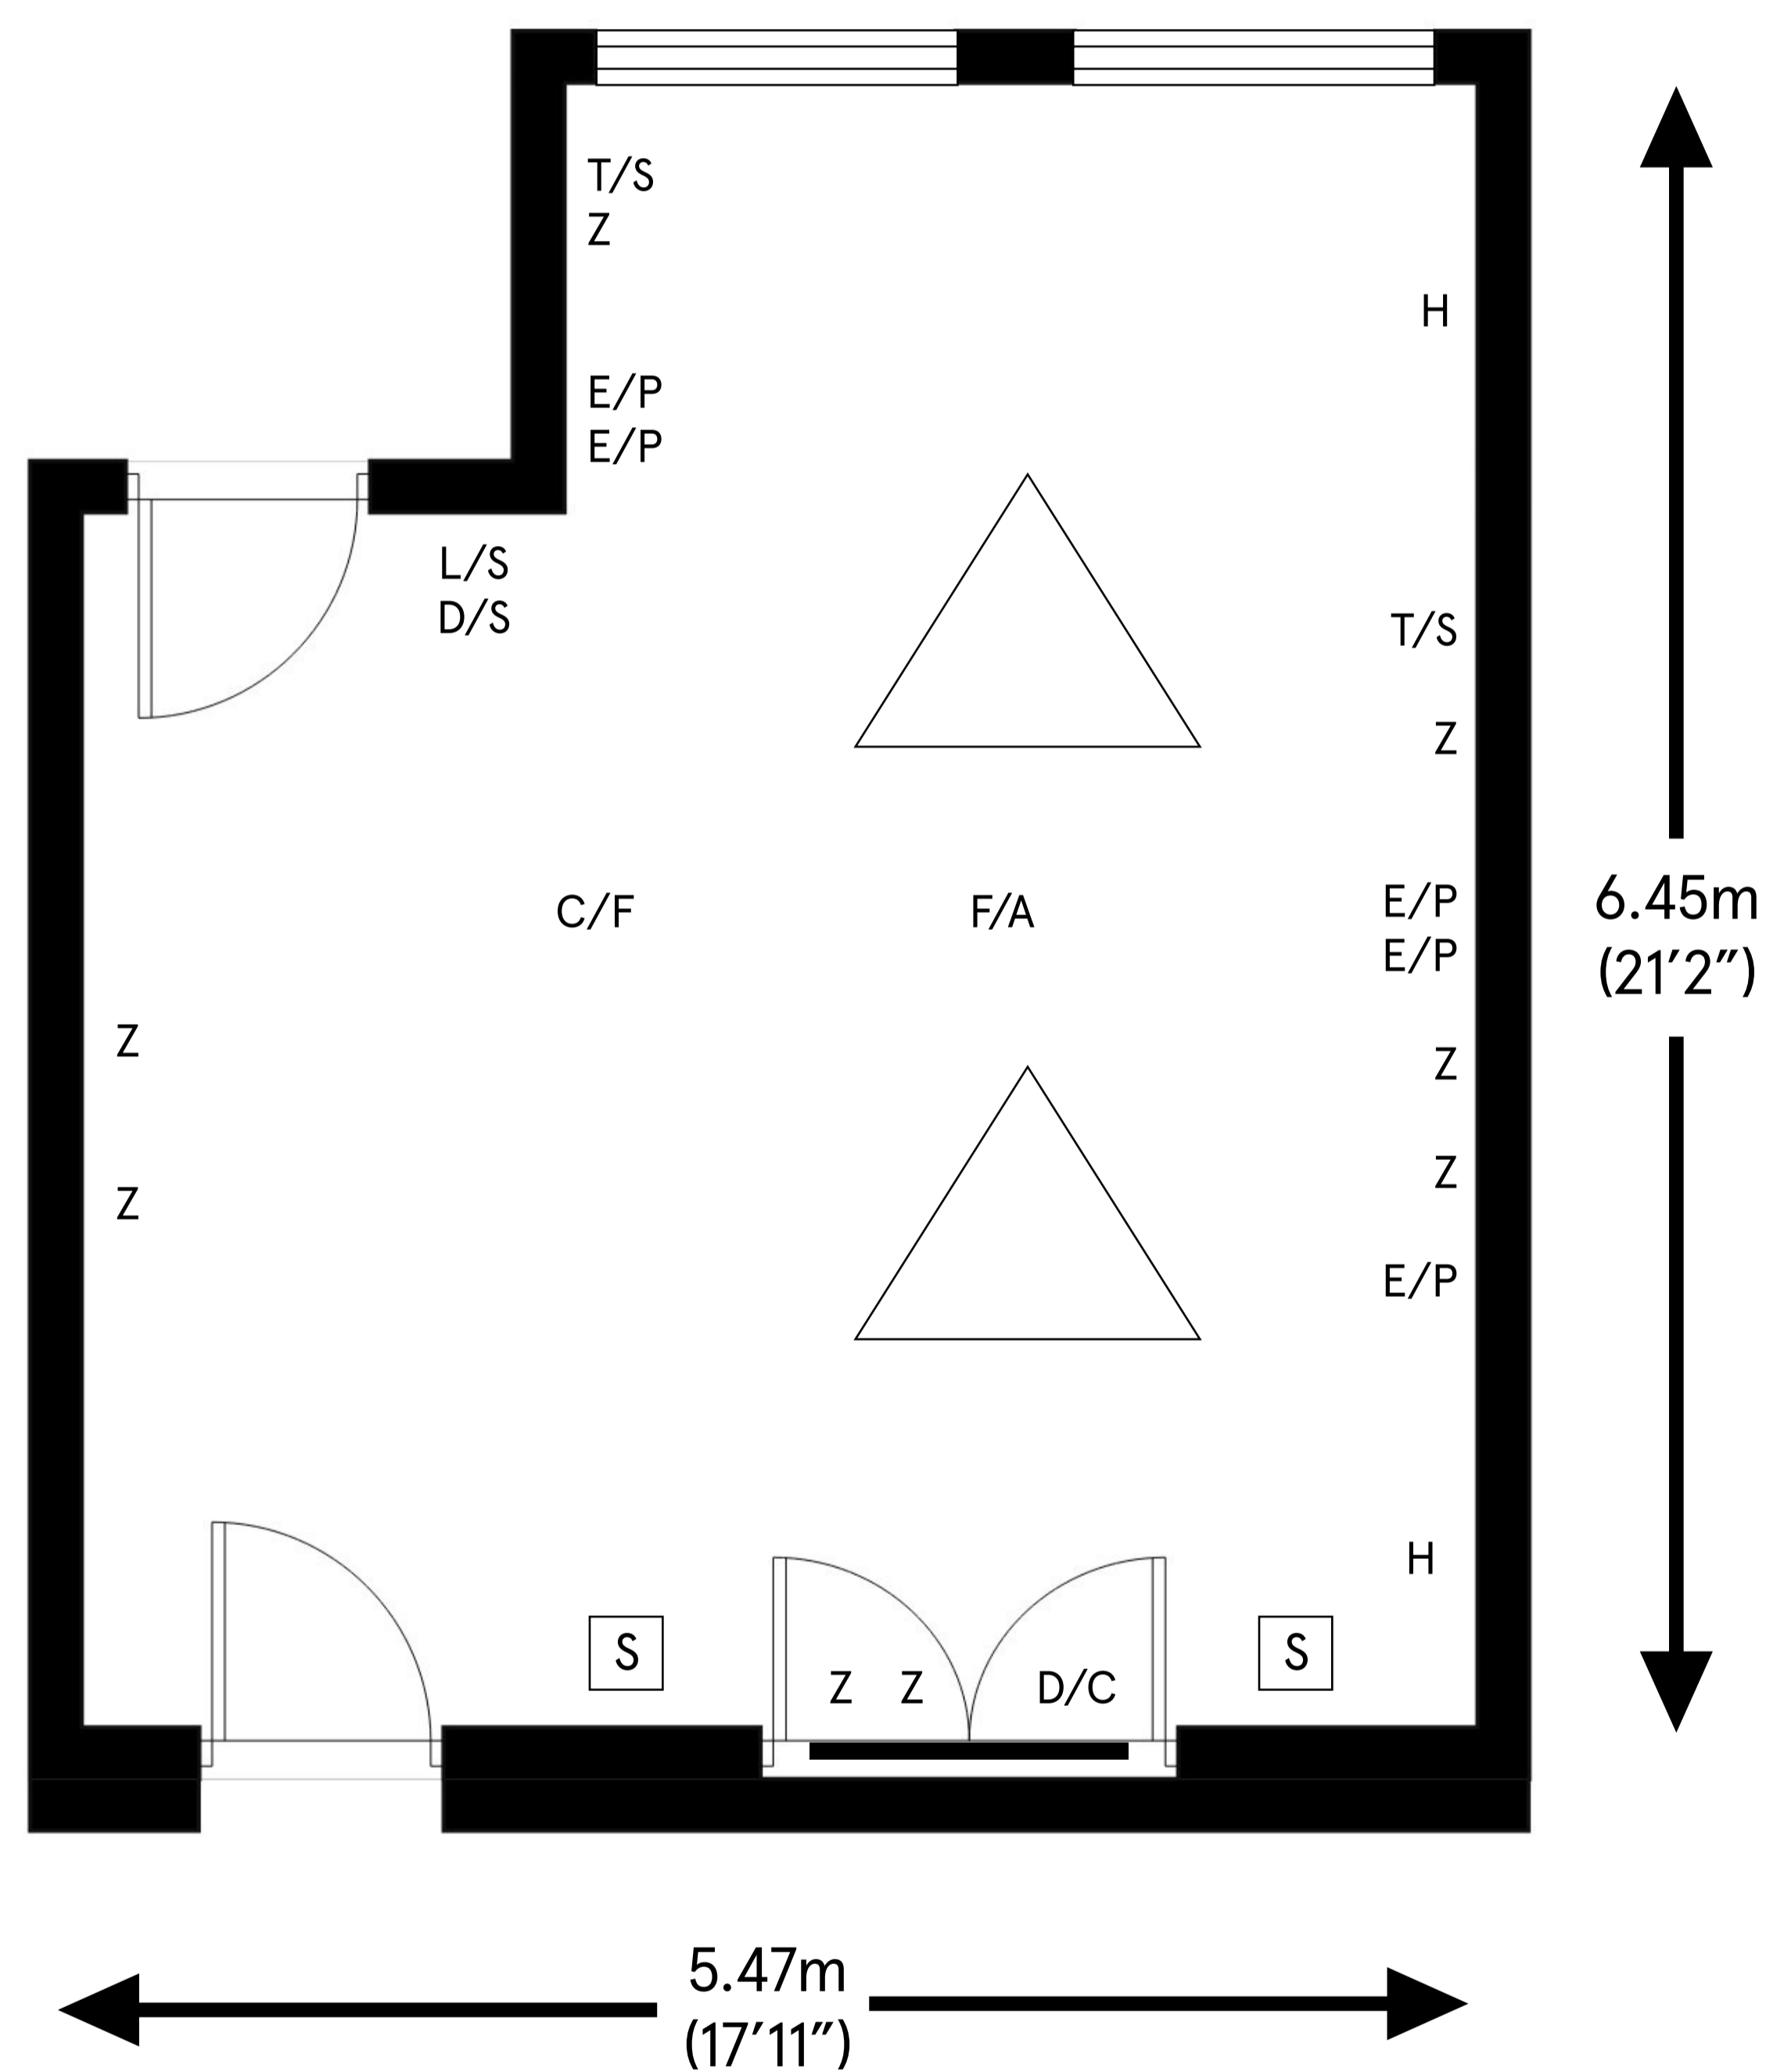

LAINSTON HOUSE

Ash

Ceiling height

Max 2.96m (9'9")

Min 2.46m (8'1")

Total approximate floor area

32.09 sq mt (345.4 sq ft)

Key:

Z	13 Amp Sockets	C/F	Ceiling Fan
E/P	Ethernet Port	T/S	TV Socket
L/S	Light switch Panel	D/C	Digital Control
D/S	Dimmer Switch	△	Chandelier
H	Heater	—	Wall mounted Television
F/A	Fire Alarm		
S	Speaker		

For room capacity please refer to the room configuration charts