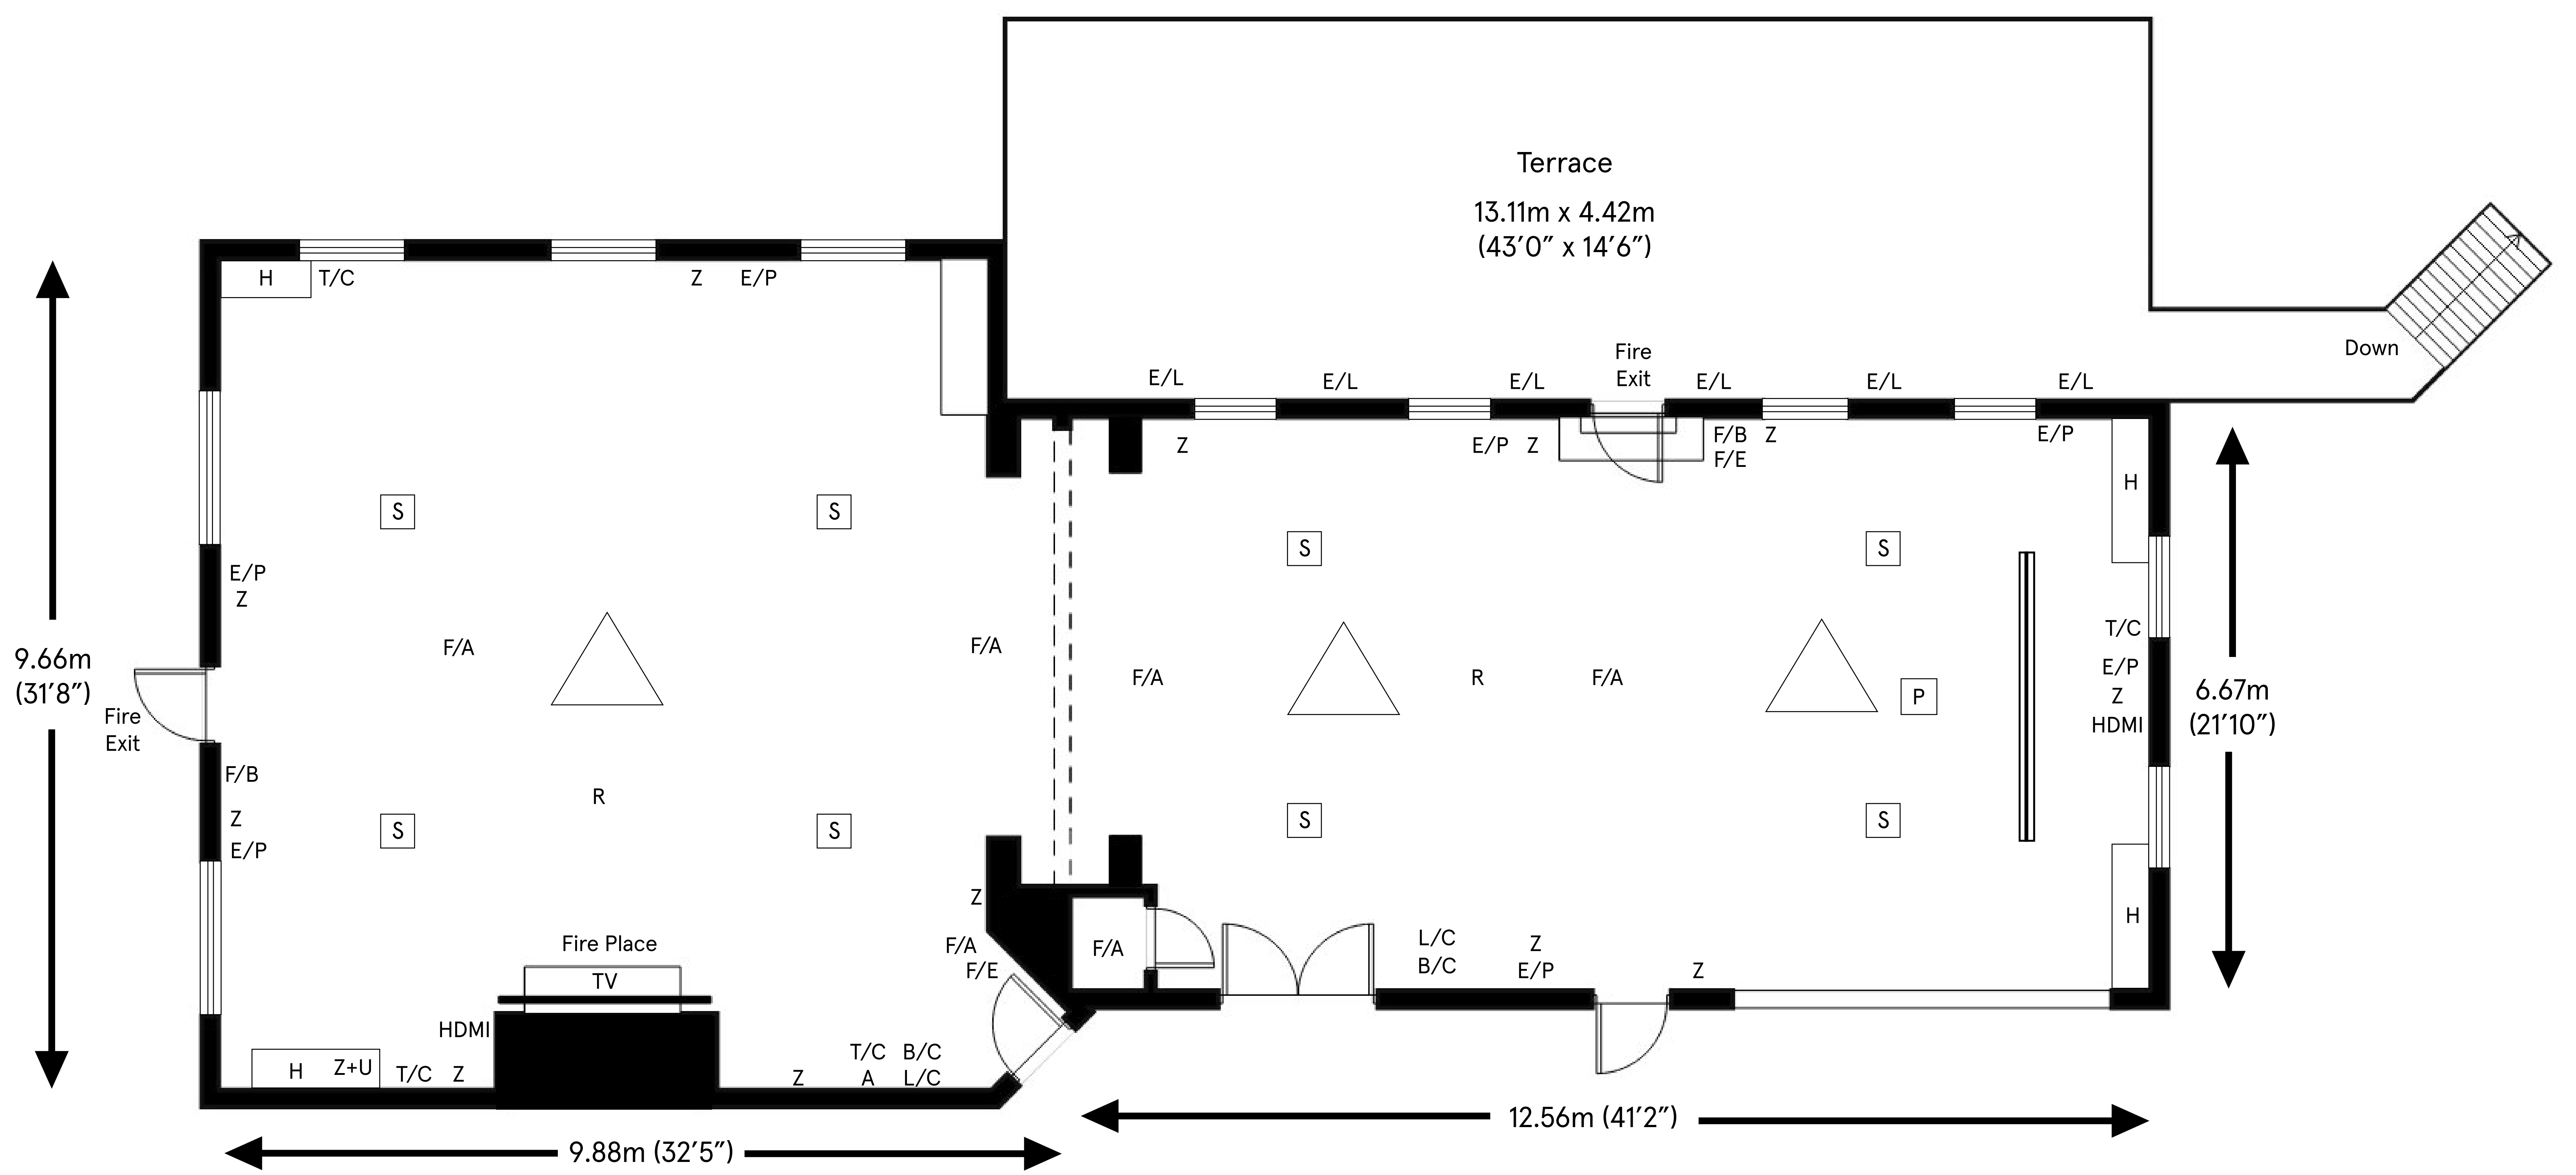

# Parkview & Water Iris

Ceiling height

Max 3.08m (10'1")

Min 2.11m (6'11")

Total approximate floor area

171.24 sq mt (1843.1 sq ft)

Key:

- |     |                     |      |                           |
|-----|---------------------|------|---------------------------|
| Z   | 13 Amp Socket       | E/L  | Exterior Wall Light       |
| U   | USB Port            | T/S  | TV Socket                 |
| E/P | Ethernet Port       | [P]  | Projector                 |
| L/C | Lights Control      | R    | Router                    |
| T/C | Temperature Control | HDMI | HDMI Input                |
| B/C | Blinds Control      | A    | Audio                     |
| F/A | Fire Alarm          | H    | Heater                    |
| F/B | Fire Alarm button   | ▬▬▬  | Dropdown Projector Screen |
| F/E | Fire Extinguisher   | △    | Chandelier                |
| [S] | Speaker             |      |                           |