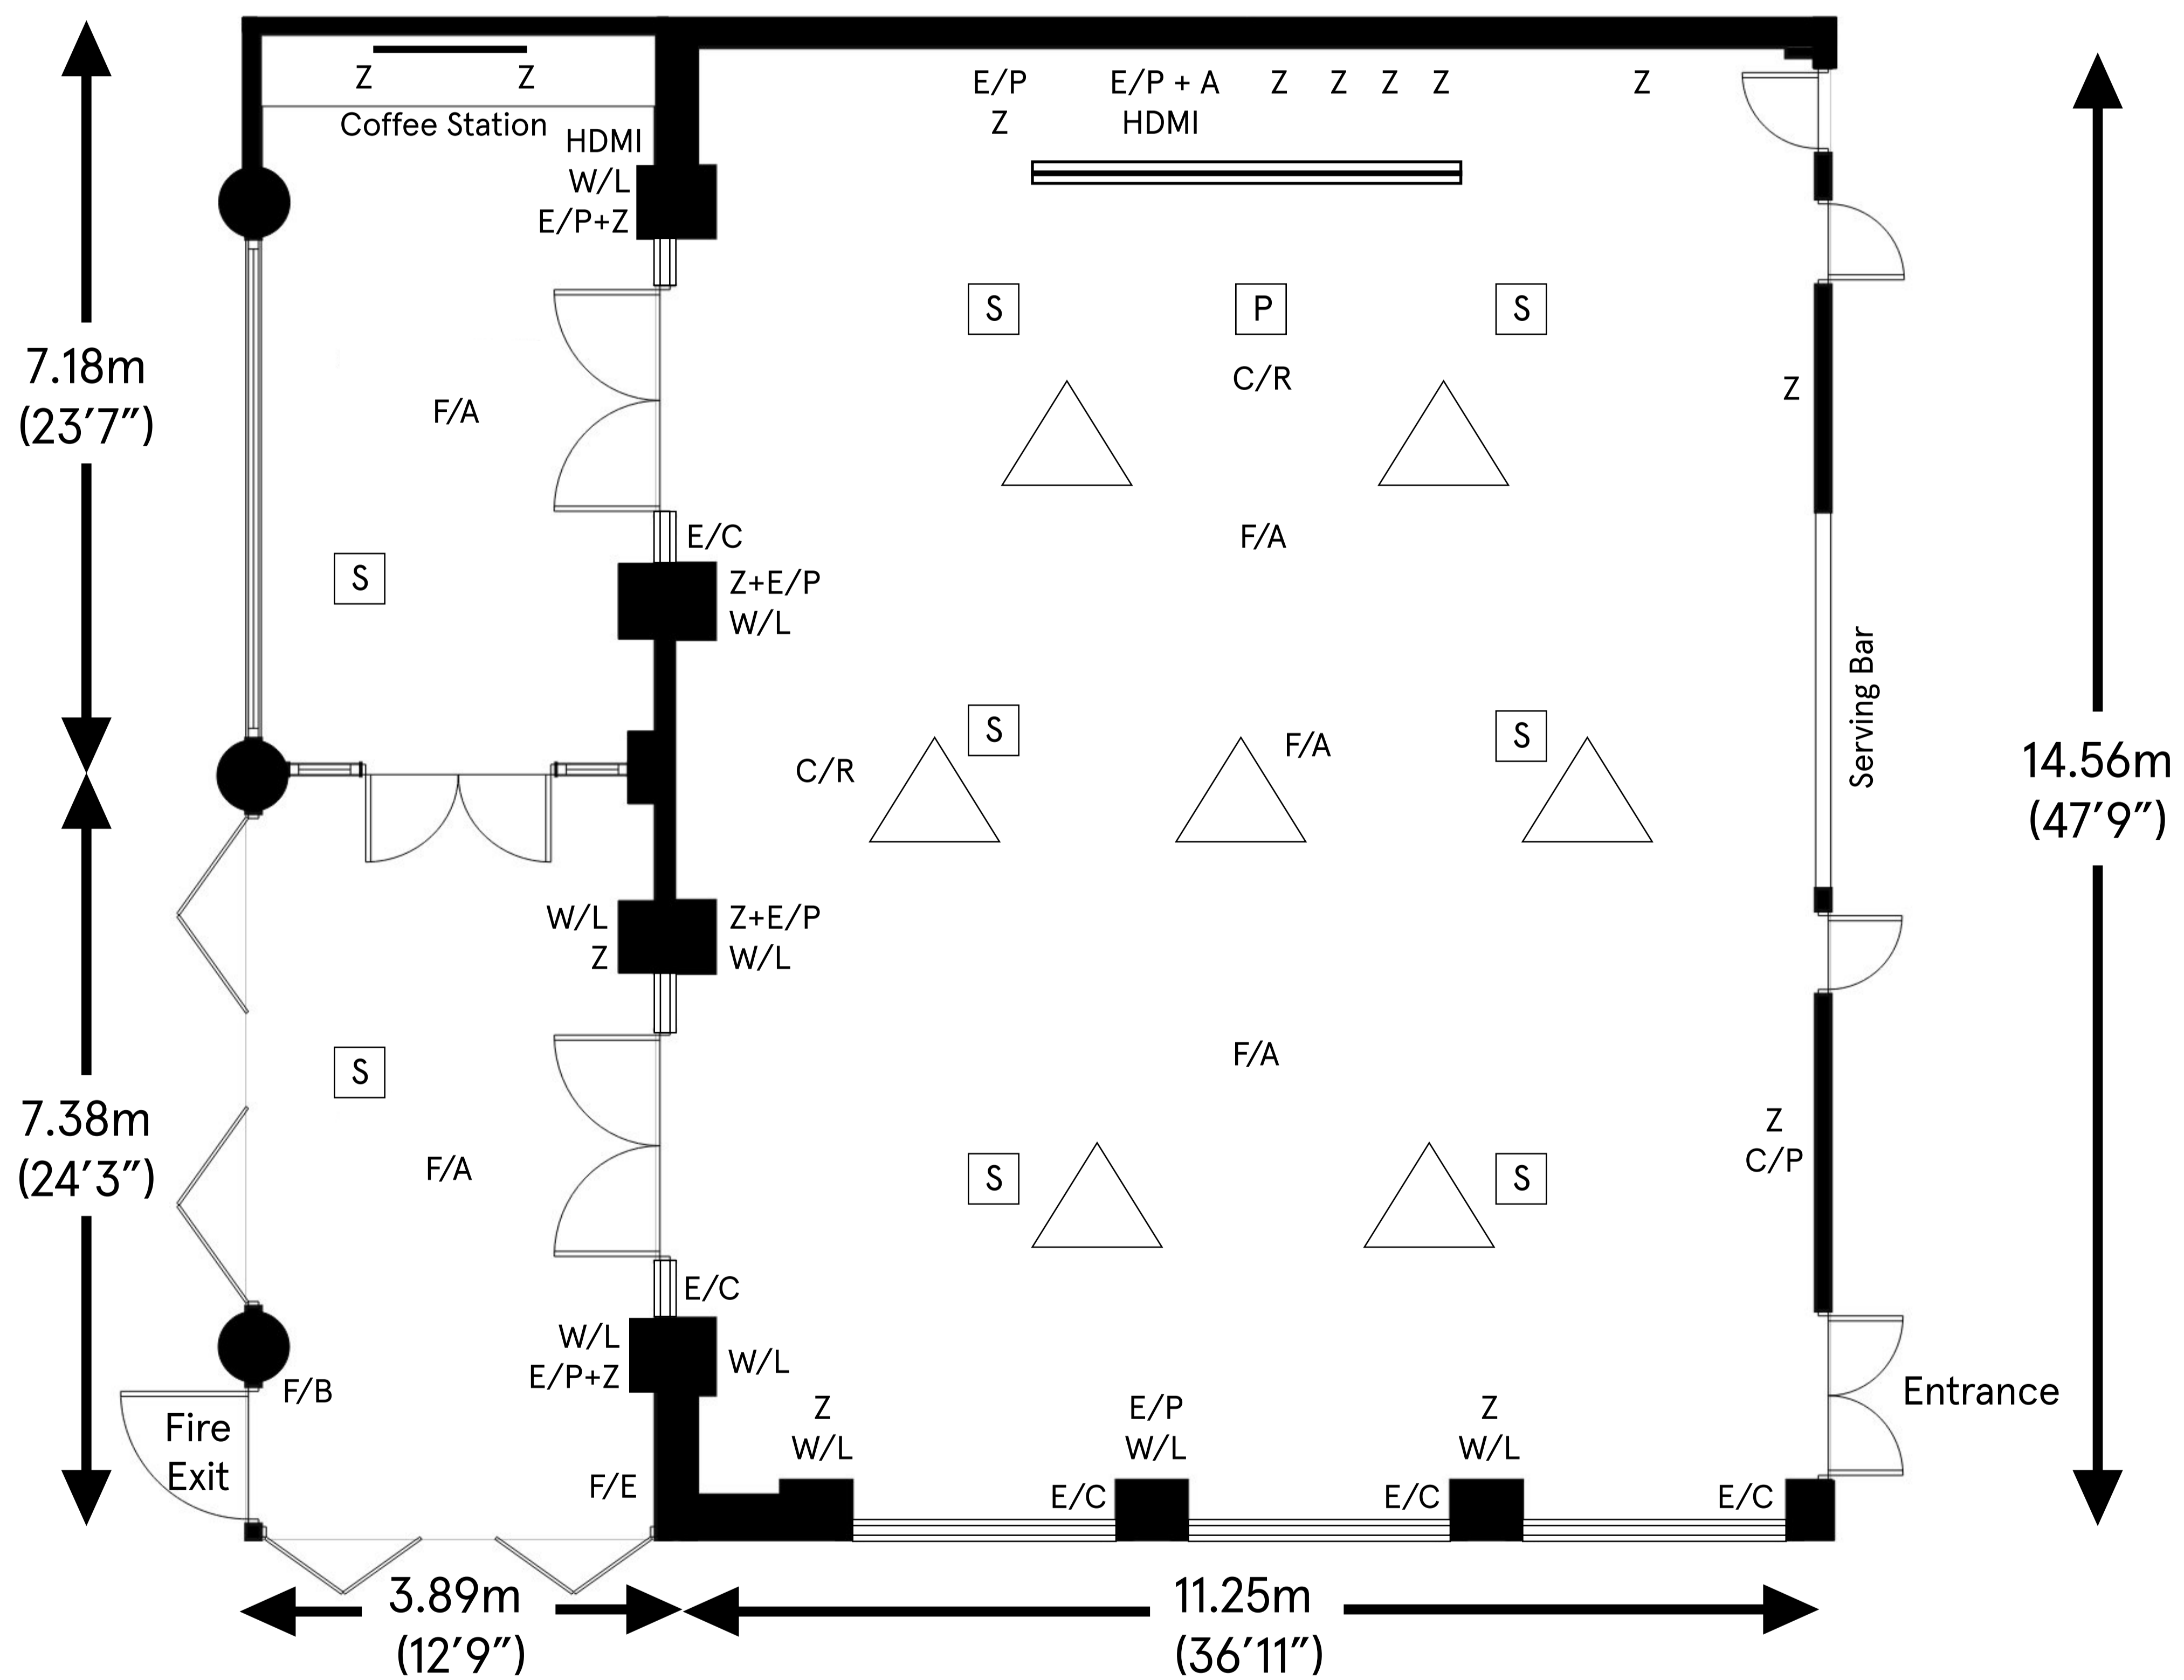

Orangery & Conservatory

Ceiling height

Max 3.70m (12'2")

Min 2.63m (8'8")

Total approximate floor area

217.34 sq mt (2339.4 sq ft)

Key:

Z 13 Amp Socket

E/P Ethernet Port

C/R Ceiling Router

E/C Electric Curtain

C/P Control Panel

W/L Wall Light

F/A Fire Alarm

F/B Fire Alarm Button

F/E Fire Extinguisher

HDMI HDMI Input

A Audio Control

[S] Speaker

[P] Projector

≡ Drop Down Screen

■ Wall Mounted TV

△ Chandelier

For room capacity please refer to the room configuration charts