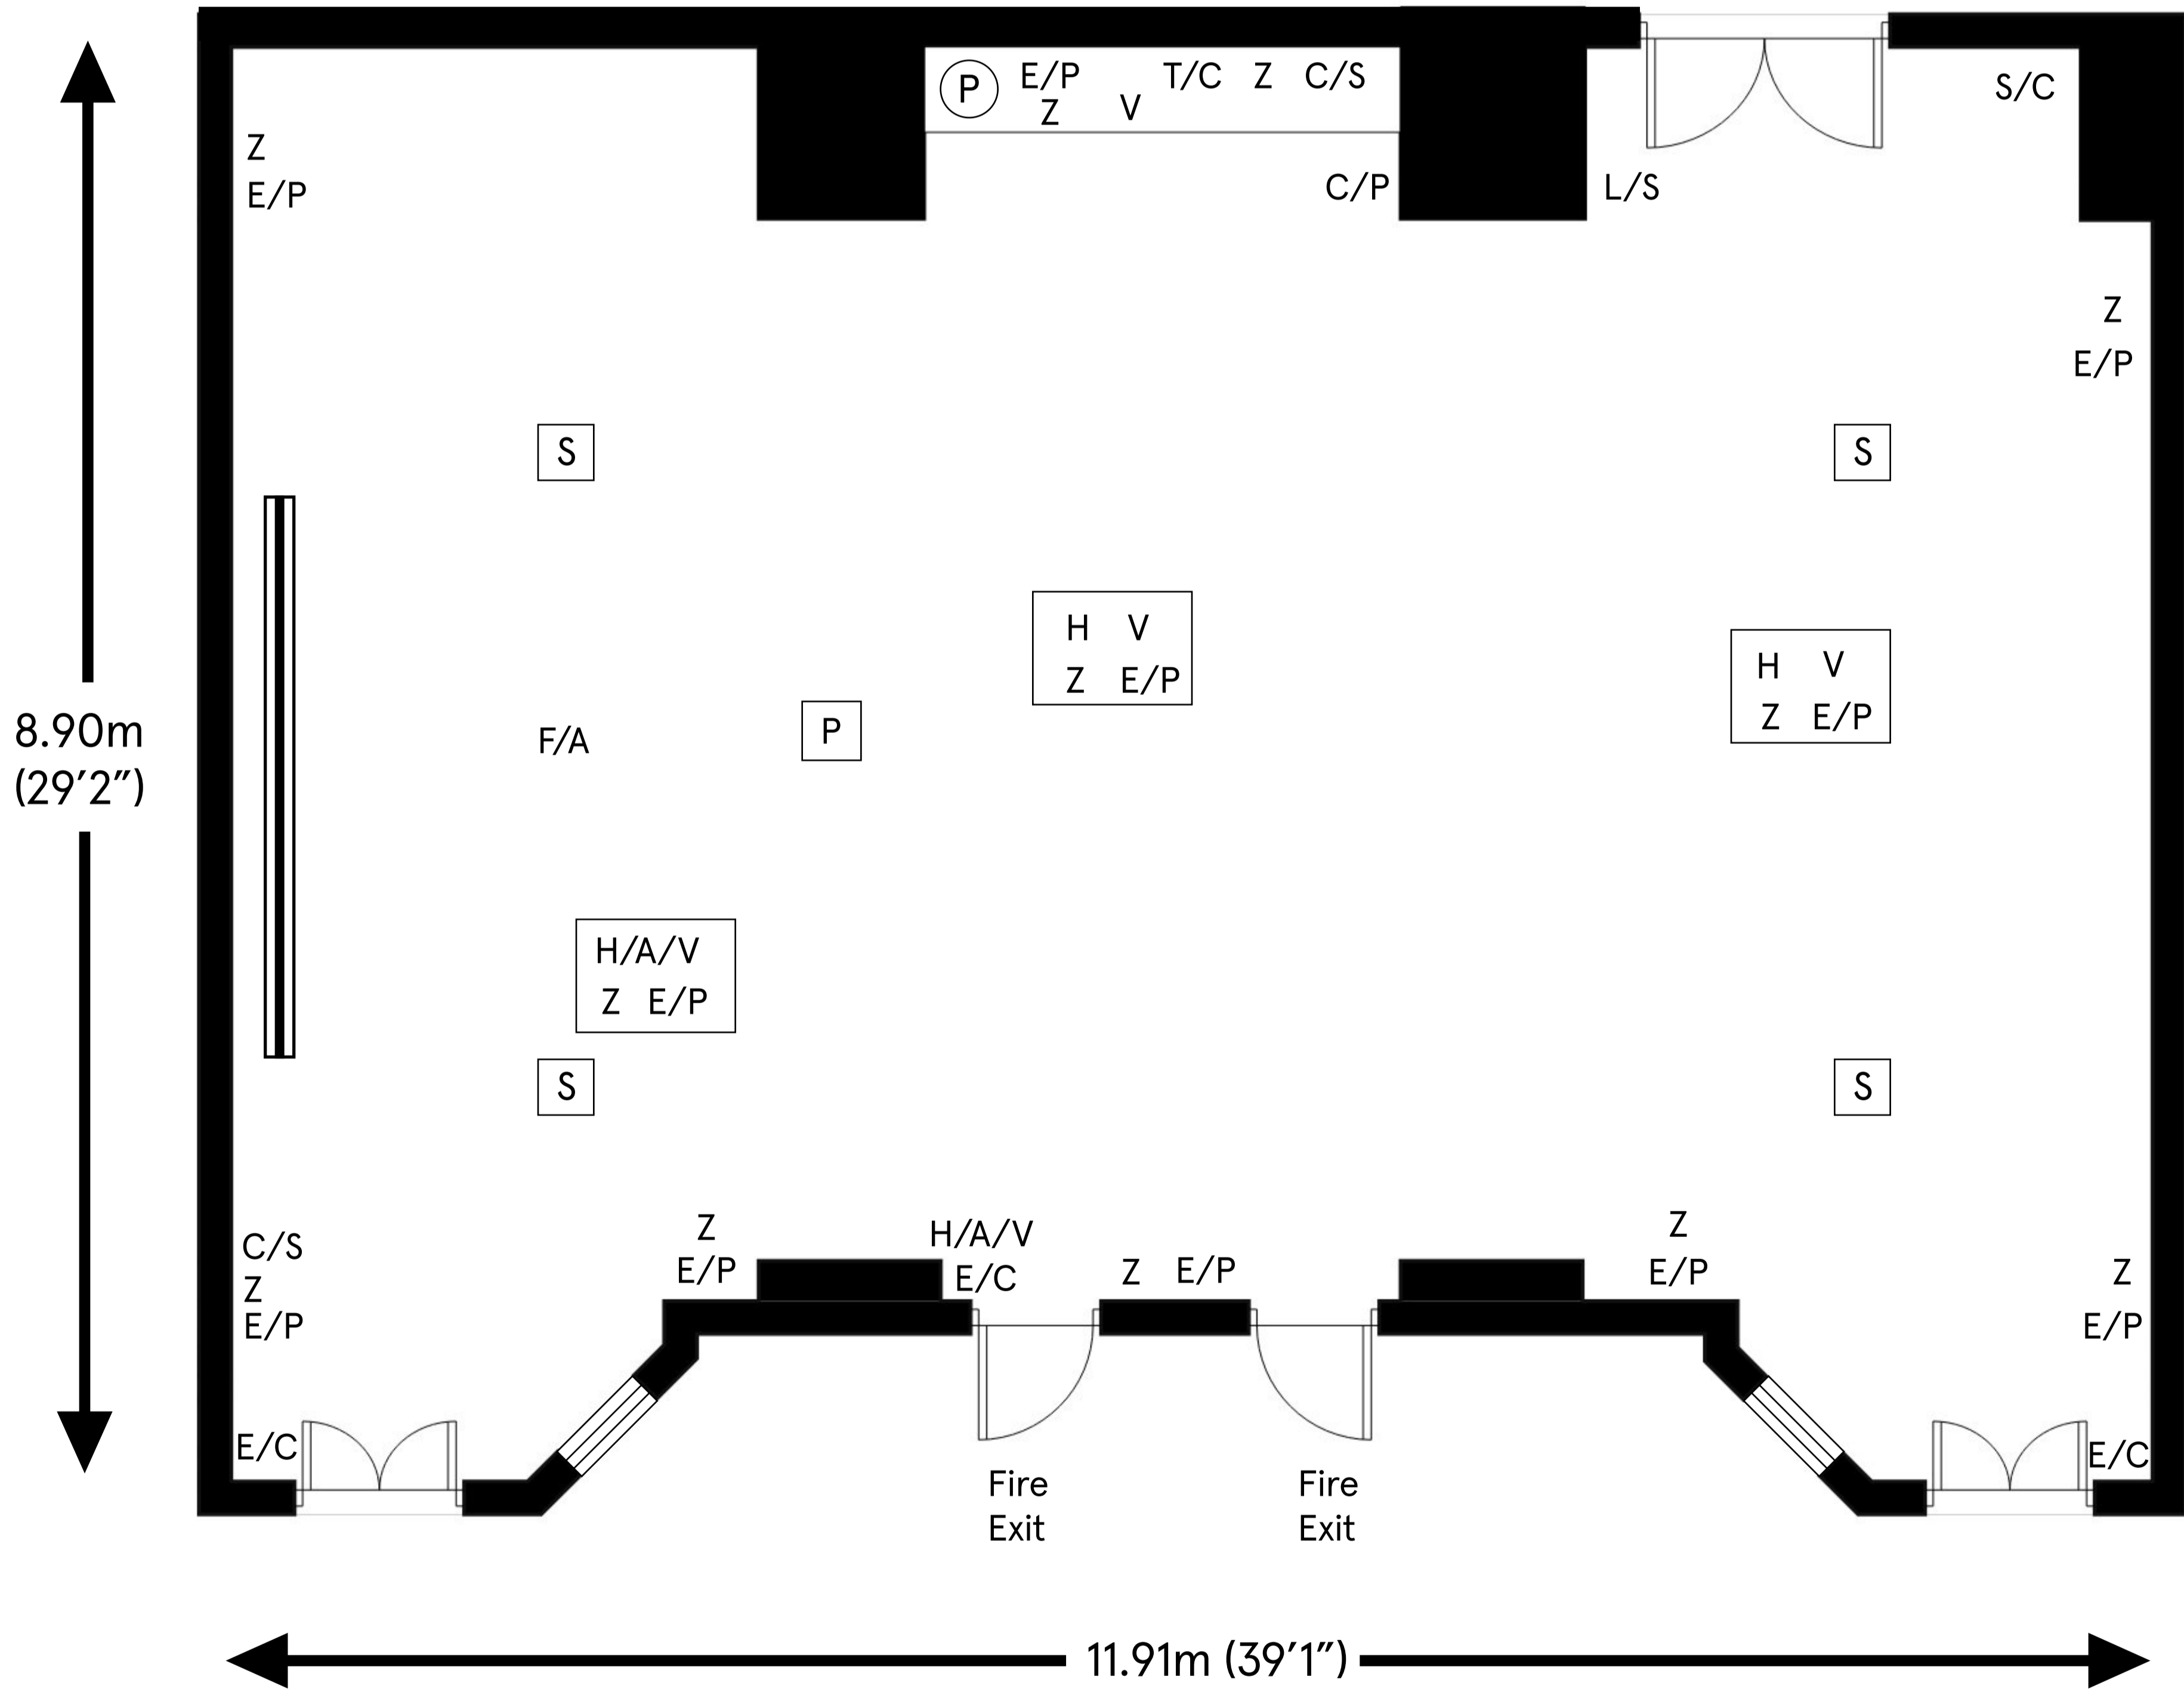

Red Room

Ceiling height

Max 2.46m (8'1")
 Min 1.96m (6'5")

Total approximate floor area
 95.47 sq mt (1027.6 sq ft)

- Key:**
- Z 13 Amp Socket
 - (P) Phone Line
 - E/P Ethernet Port
 - L/S Light switch
 - F/A Fire Alarm
 - E/C Electric Curtain Track
 - C/S Curtain Switch
 - C/P Control Panel
 - S/C Security Camera
 - (S) Speaker
 - (P) Ceiling Mounted Projector
 - T/C Temperature Control
 - H HDMI Input
 - V VGA
 - A Audio
 - ≡ Drop Down Projector Screen

For room capacity please refer to the room configuration charts