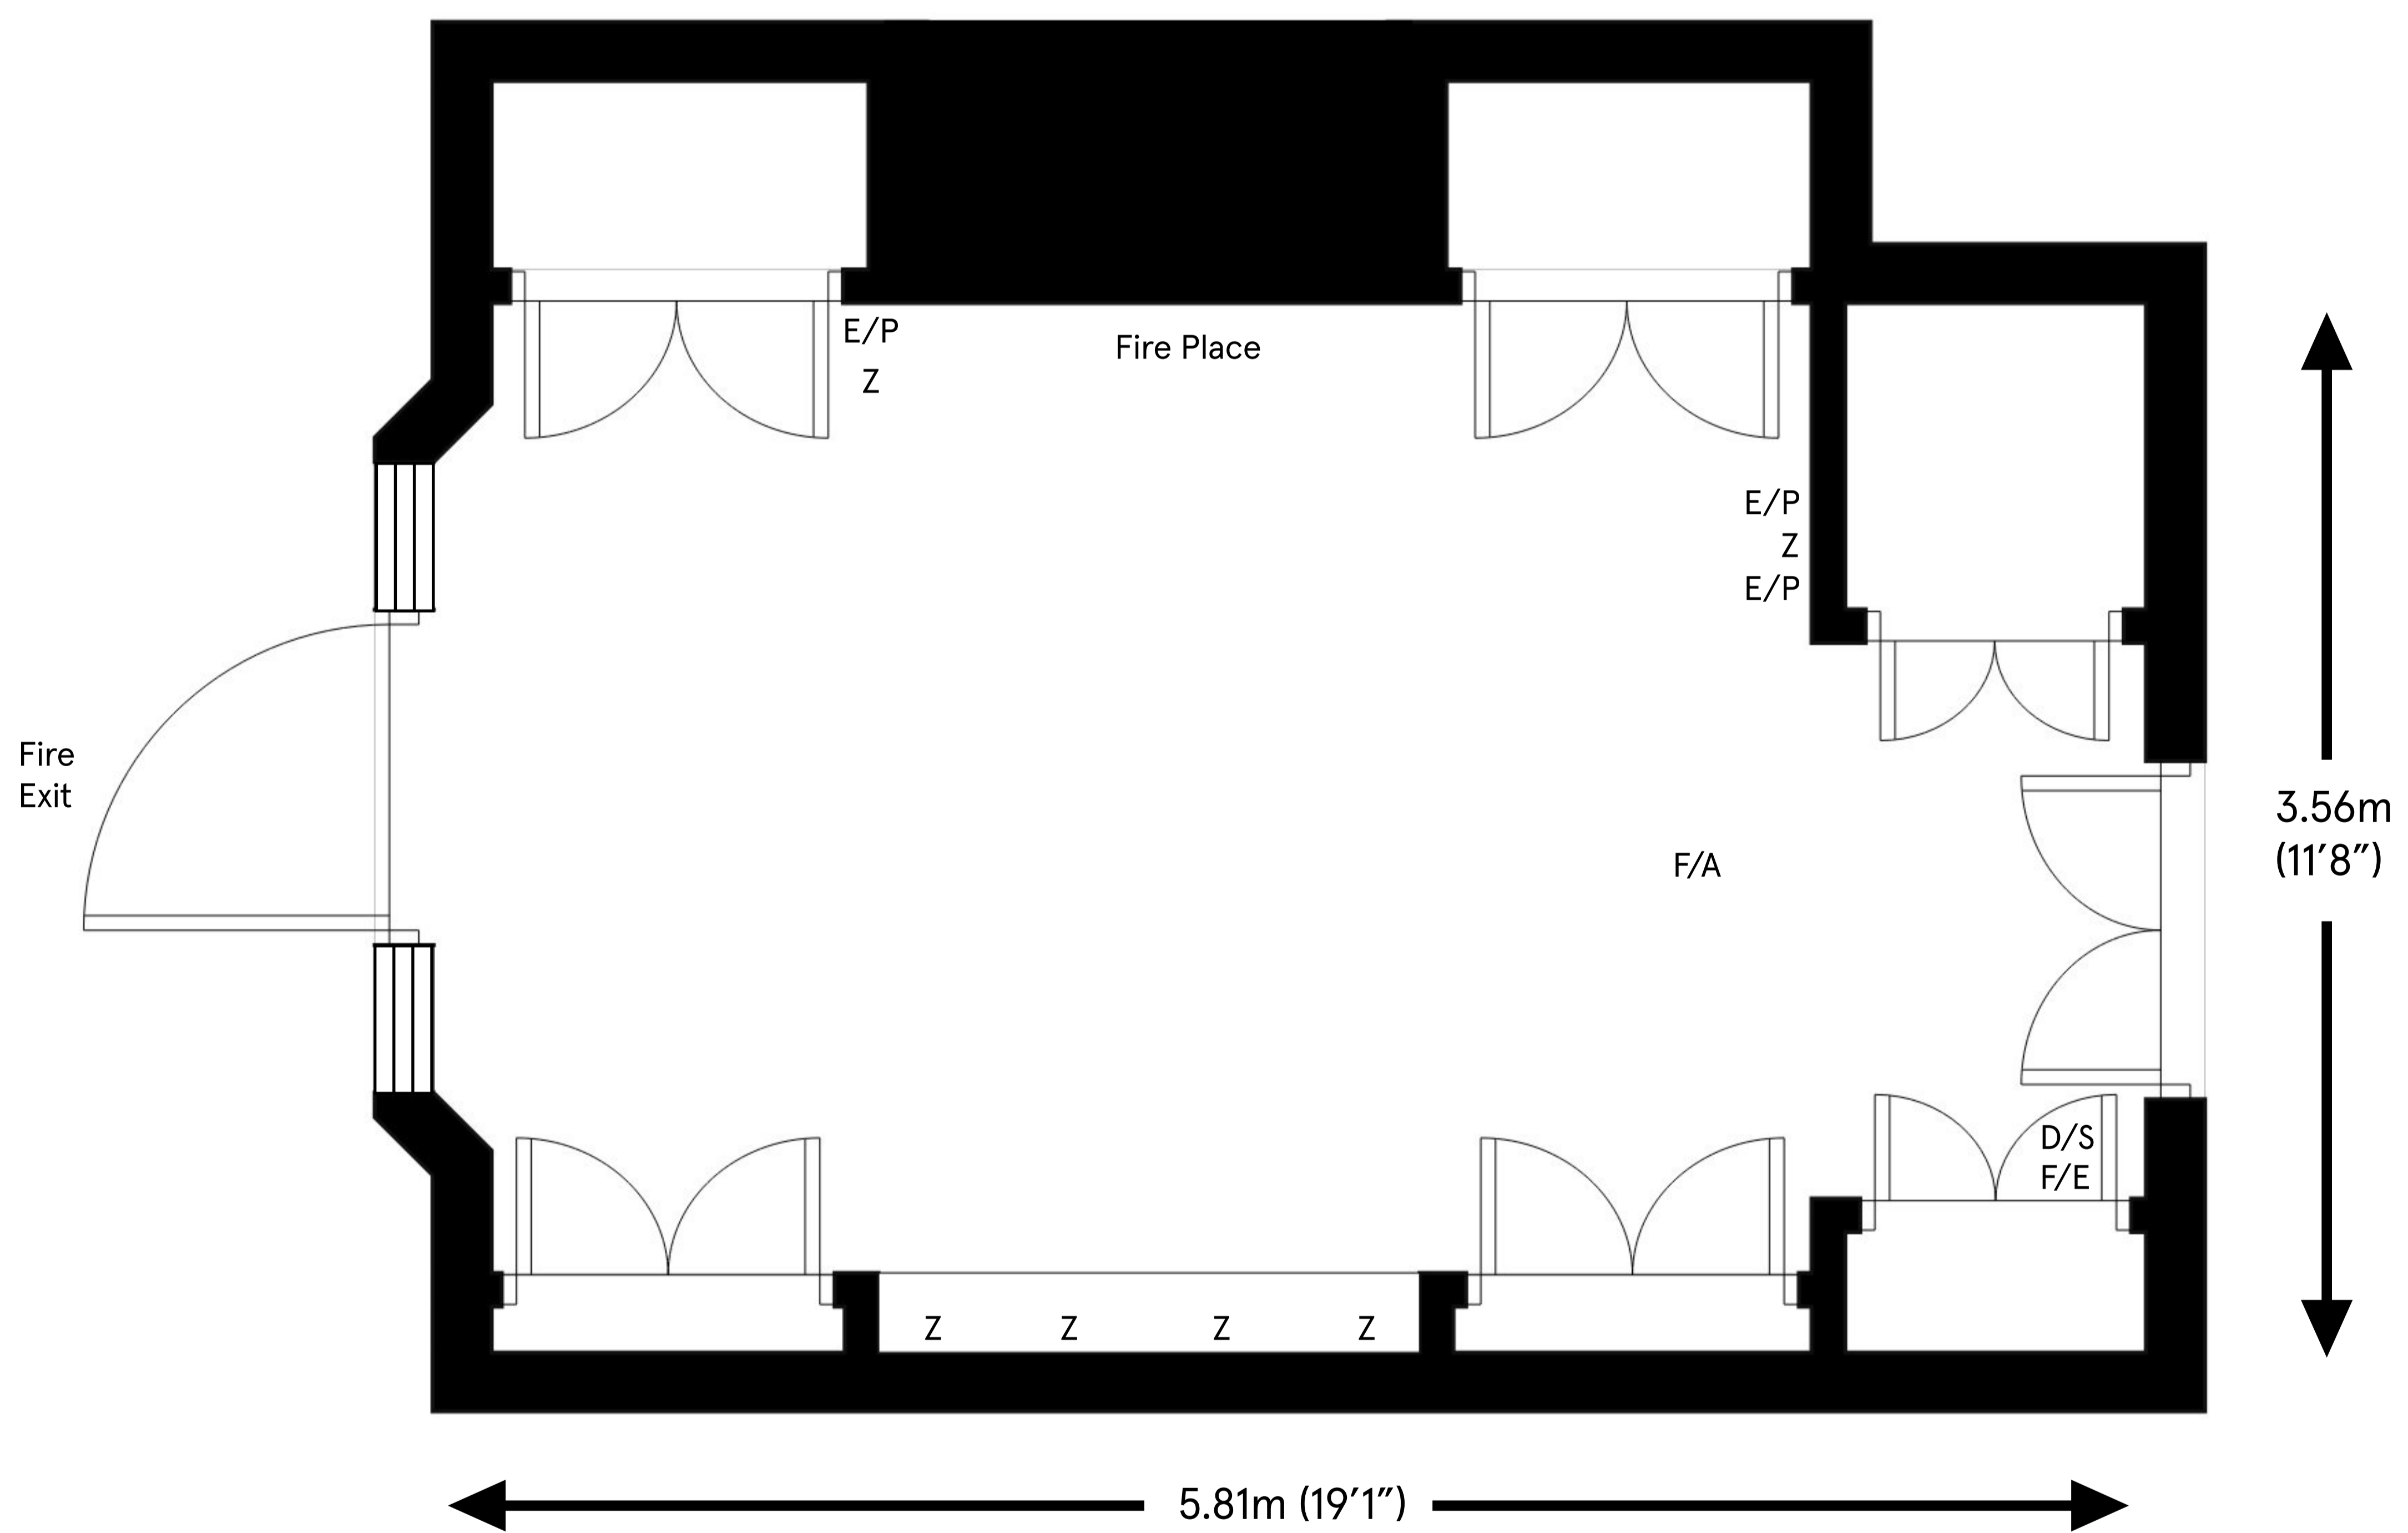

# Horlicks

**Ceiling height**

Max 2.58m (8'6")  
 Min 2.38m (7'10")

Total approximate floor area  
 17.84 sq mt (192 sq ft)

- Key:
- Z 13 Amp Sockets
  - D/S Dimmer Switch
  - E/P Ethernet Port
  - F/A Fire Alarm
  - F/E Fire Extinguisher

For room capacity please refer to the room configuration charts