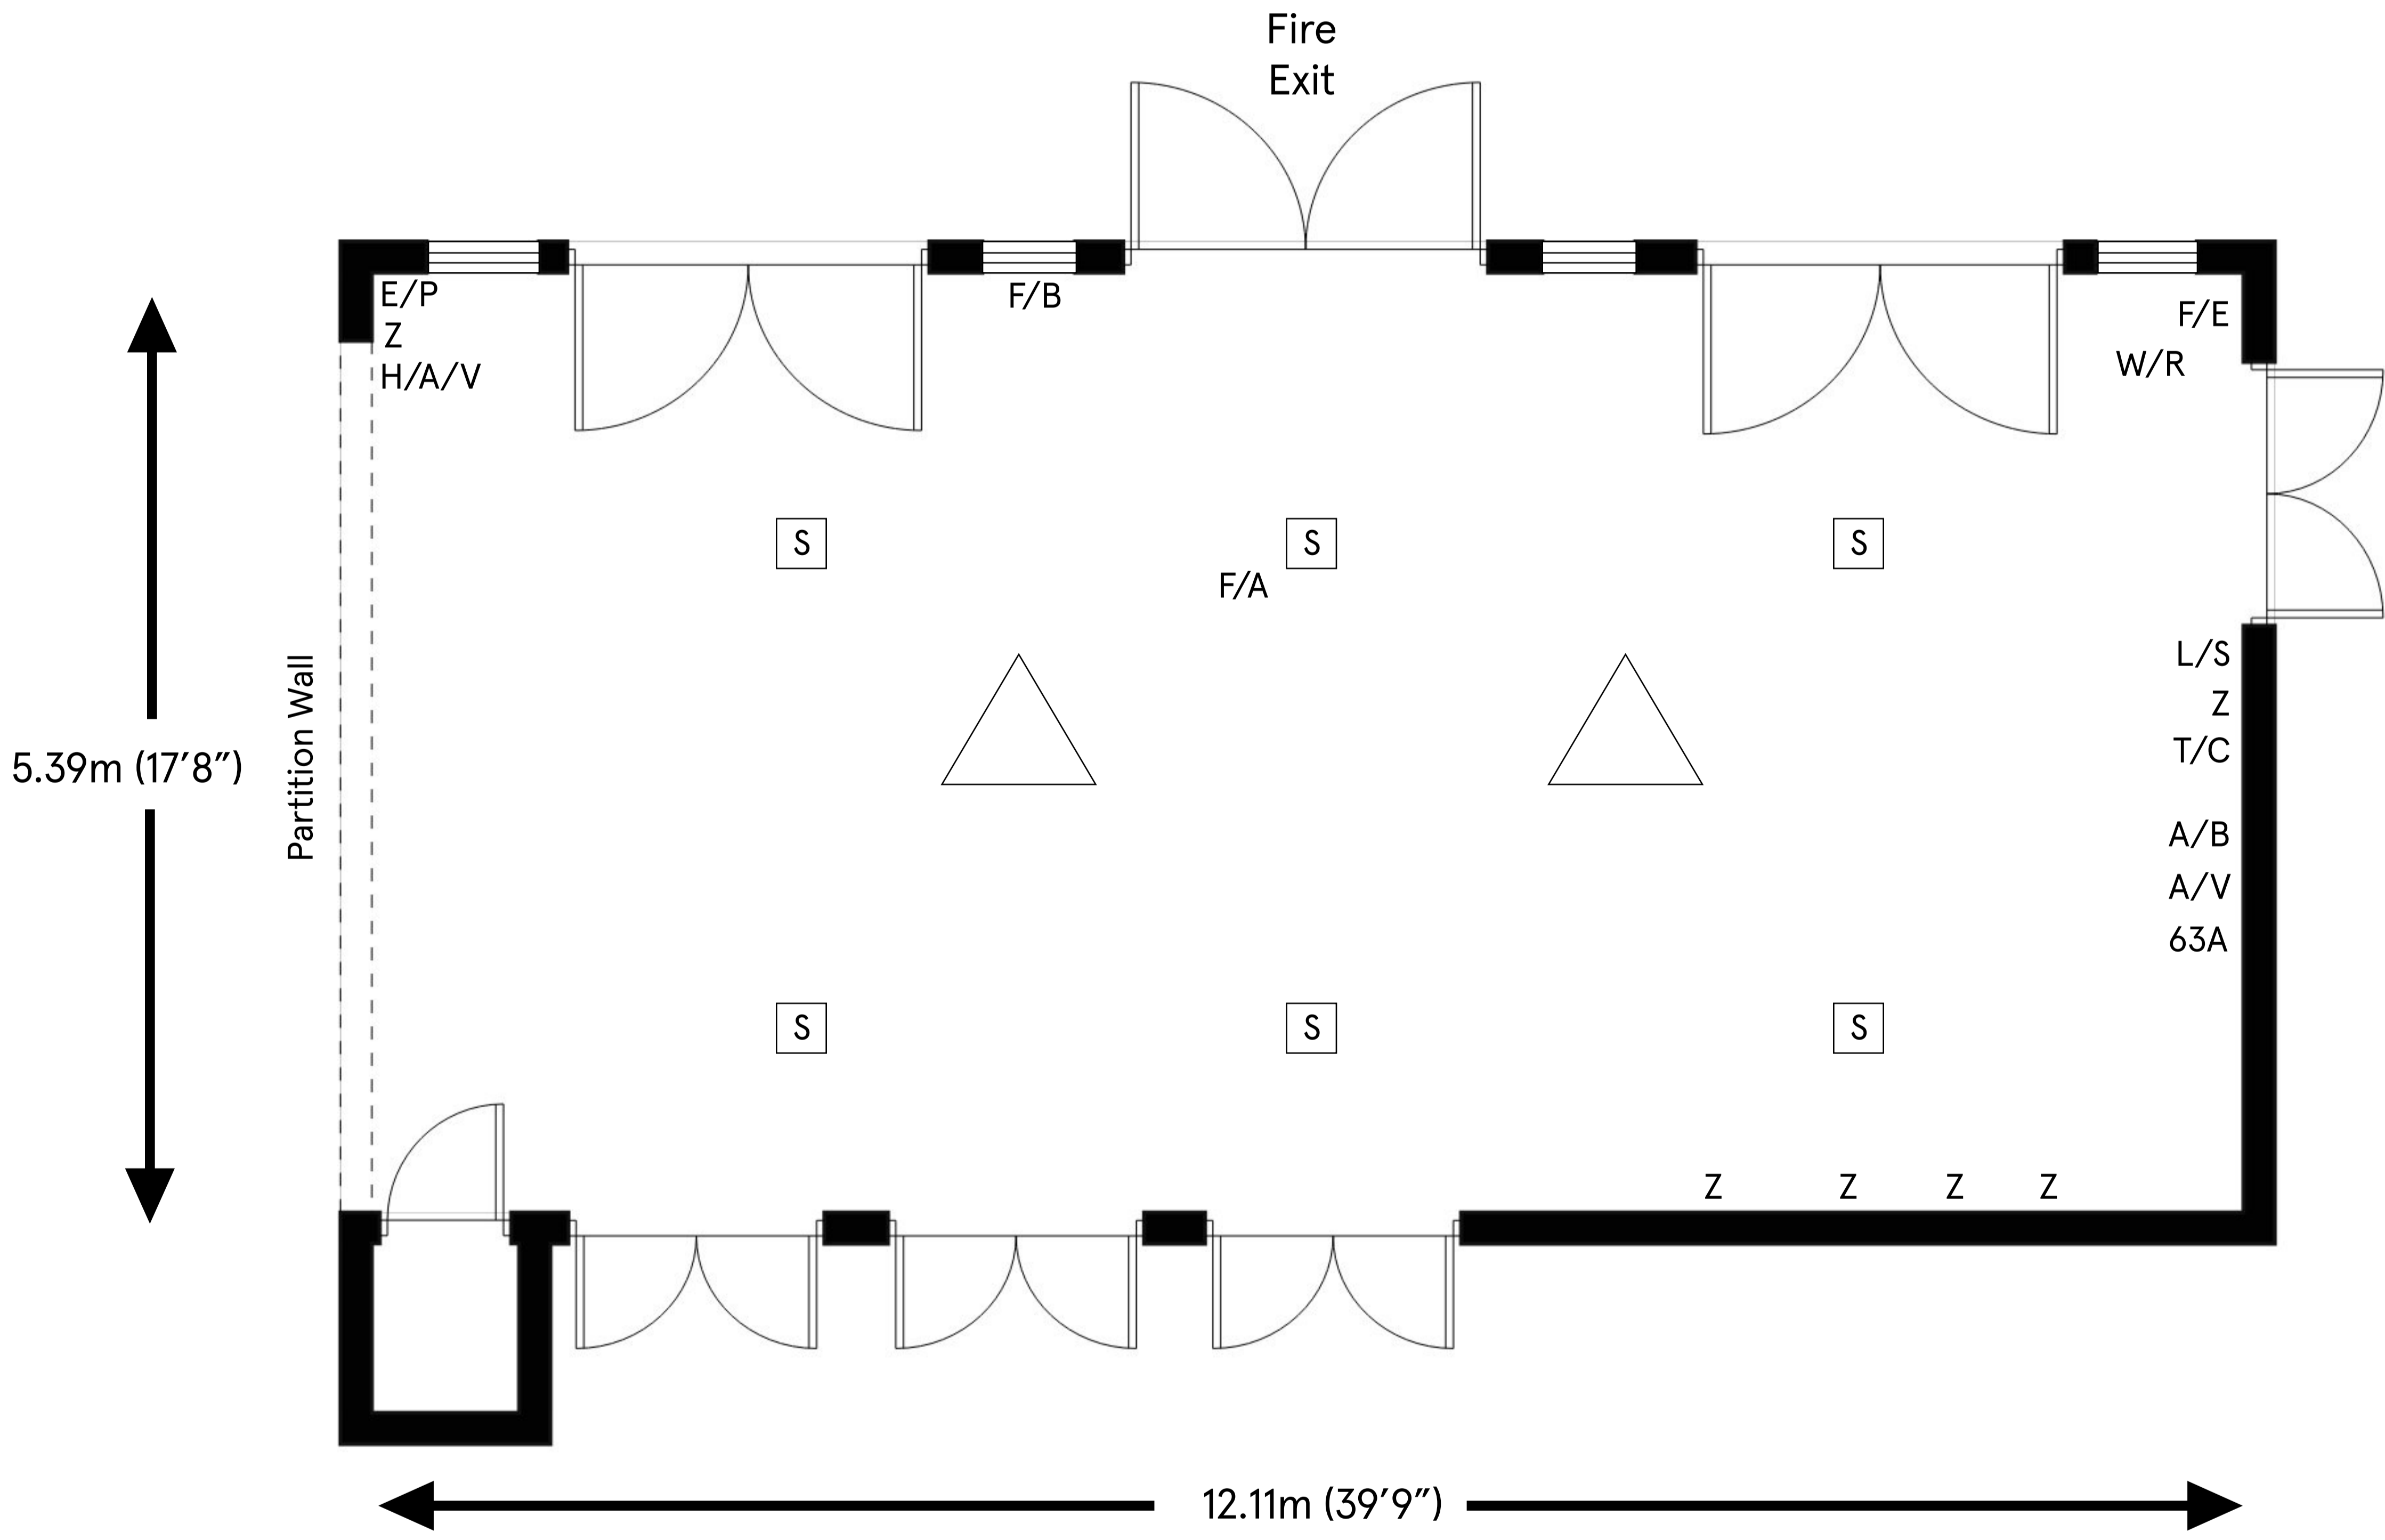

Marlborough

Ceiling height

Max 3.56m (11'8")
 Min 2.63m (8'8")

Total approximate floor area
 73.6 sq mt (791.1 sq ft)

- Key:
- | | | | |
|-----|--------------------|---------------------------------------------------------------|---------------------|
| Z | 13 Amp Sockets | S | Speaker |
| E/P | Ethernet Port | Δ | Chandelier |
| A/V | AV Equipment | T/C | Temperature Control |
| L/S | Light switch Panel | A/P | Audio Control Panel |
| F/B | Fire Alarm Button | H/A/V | HDMI, Audio, VGA |
| F/A | Fire Alarm | W/R | Wifi Router |
| F/E | Fire Extinguisher | | |
| 63A | 63 AMP Socket | | |

For room capacity please refer to the room configuration charts