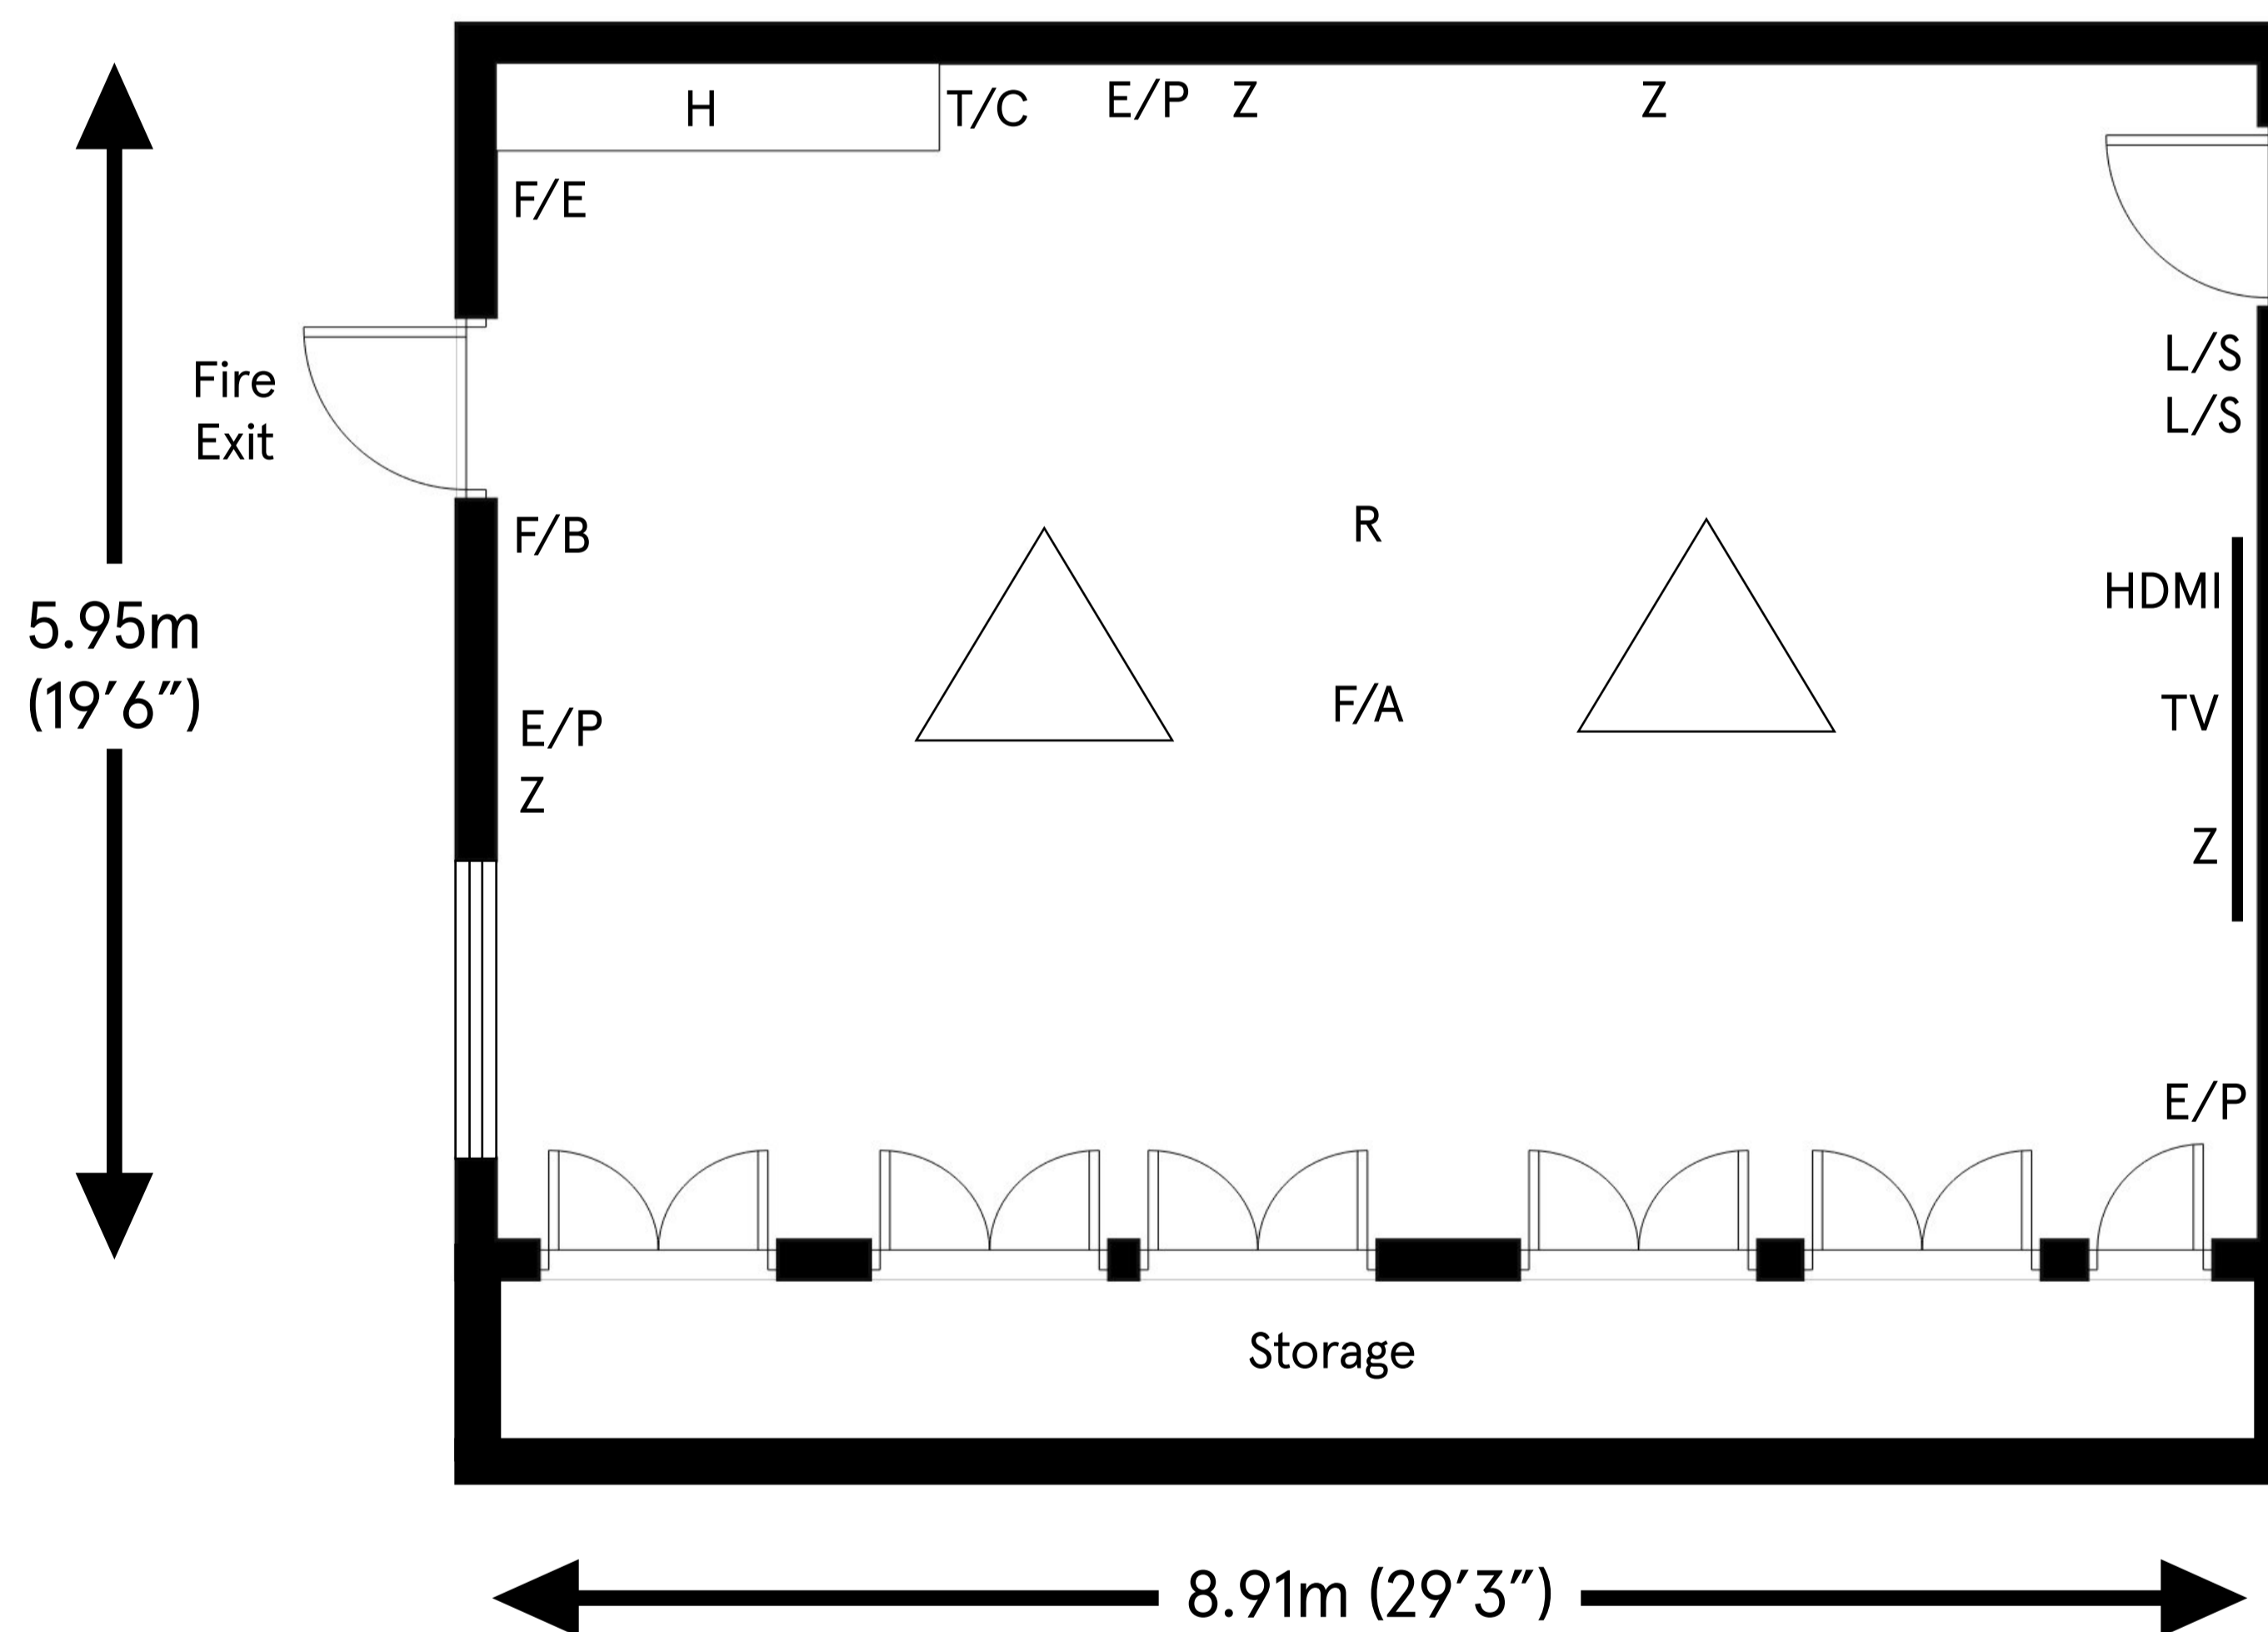

# Water Lily

**Ceiling height**

Max 3.08m (10'1")

Min 2.95m (9'8")

**Total approximate floor area**

53.01 sq mt (570.6 sq ft)

**Key:**

- Z 13 Amp Socket
- E/P Ethernet Port
- L/S Light Switch
- T/C Temperature Control
- F/A Fire Alarm
- F/B Fire Alarm button
- F/E Fire Extinguisher

- R Router
- TV Wall Mounted TV
- HDMI HDMI Input
- H Heater
- △ Chandelier

For room capacity please refer to the room configuration charts