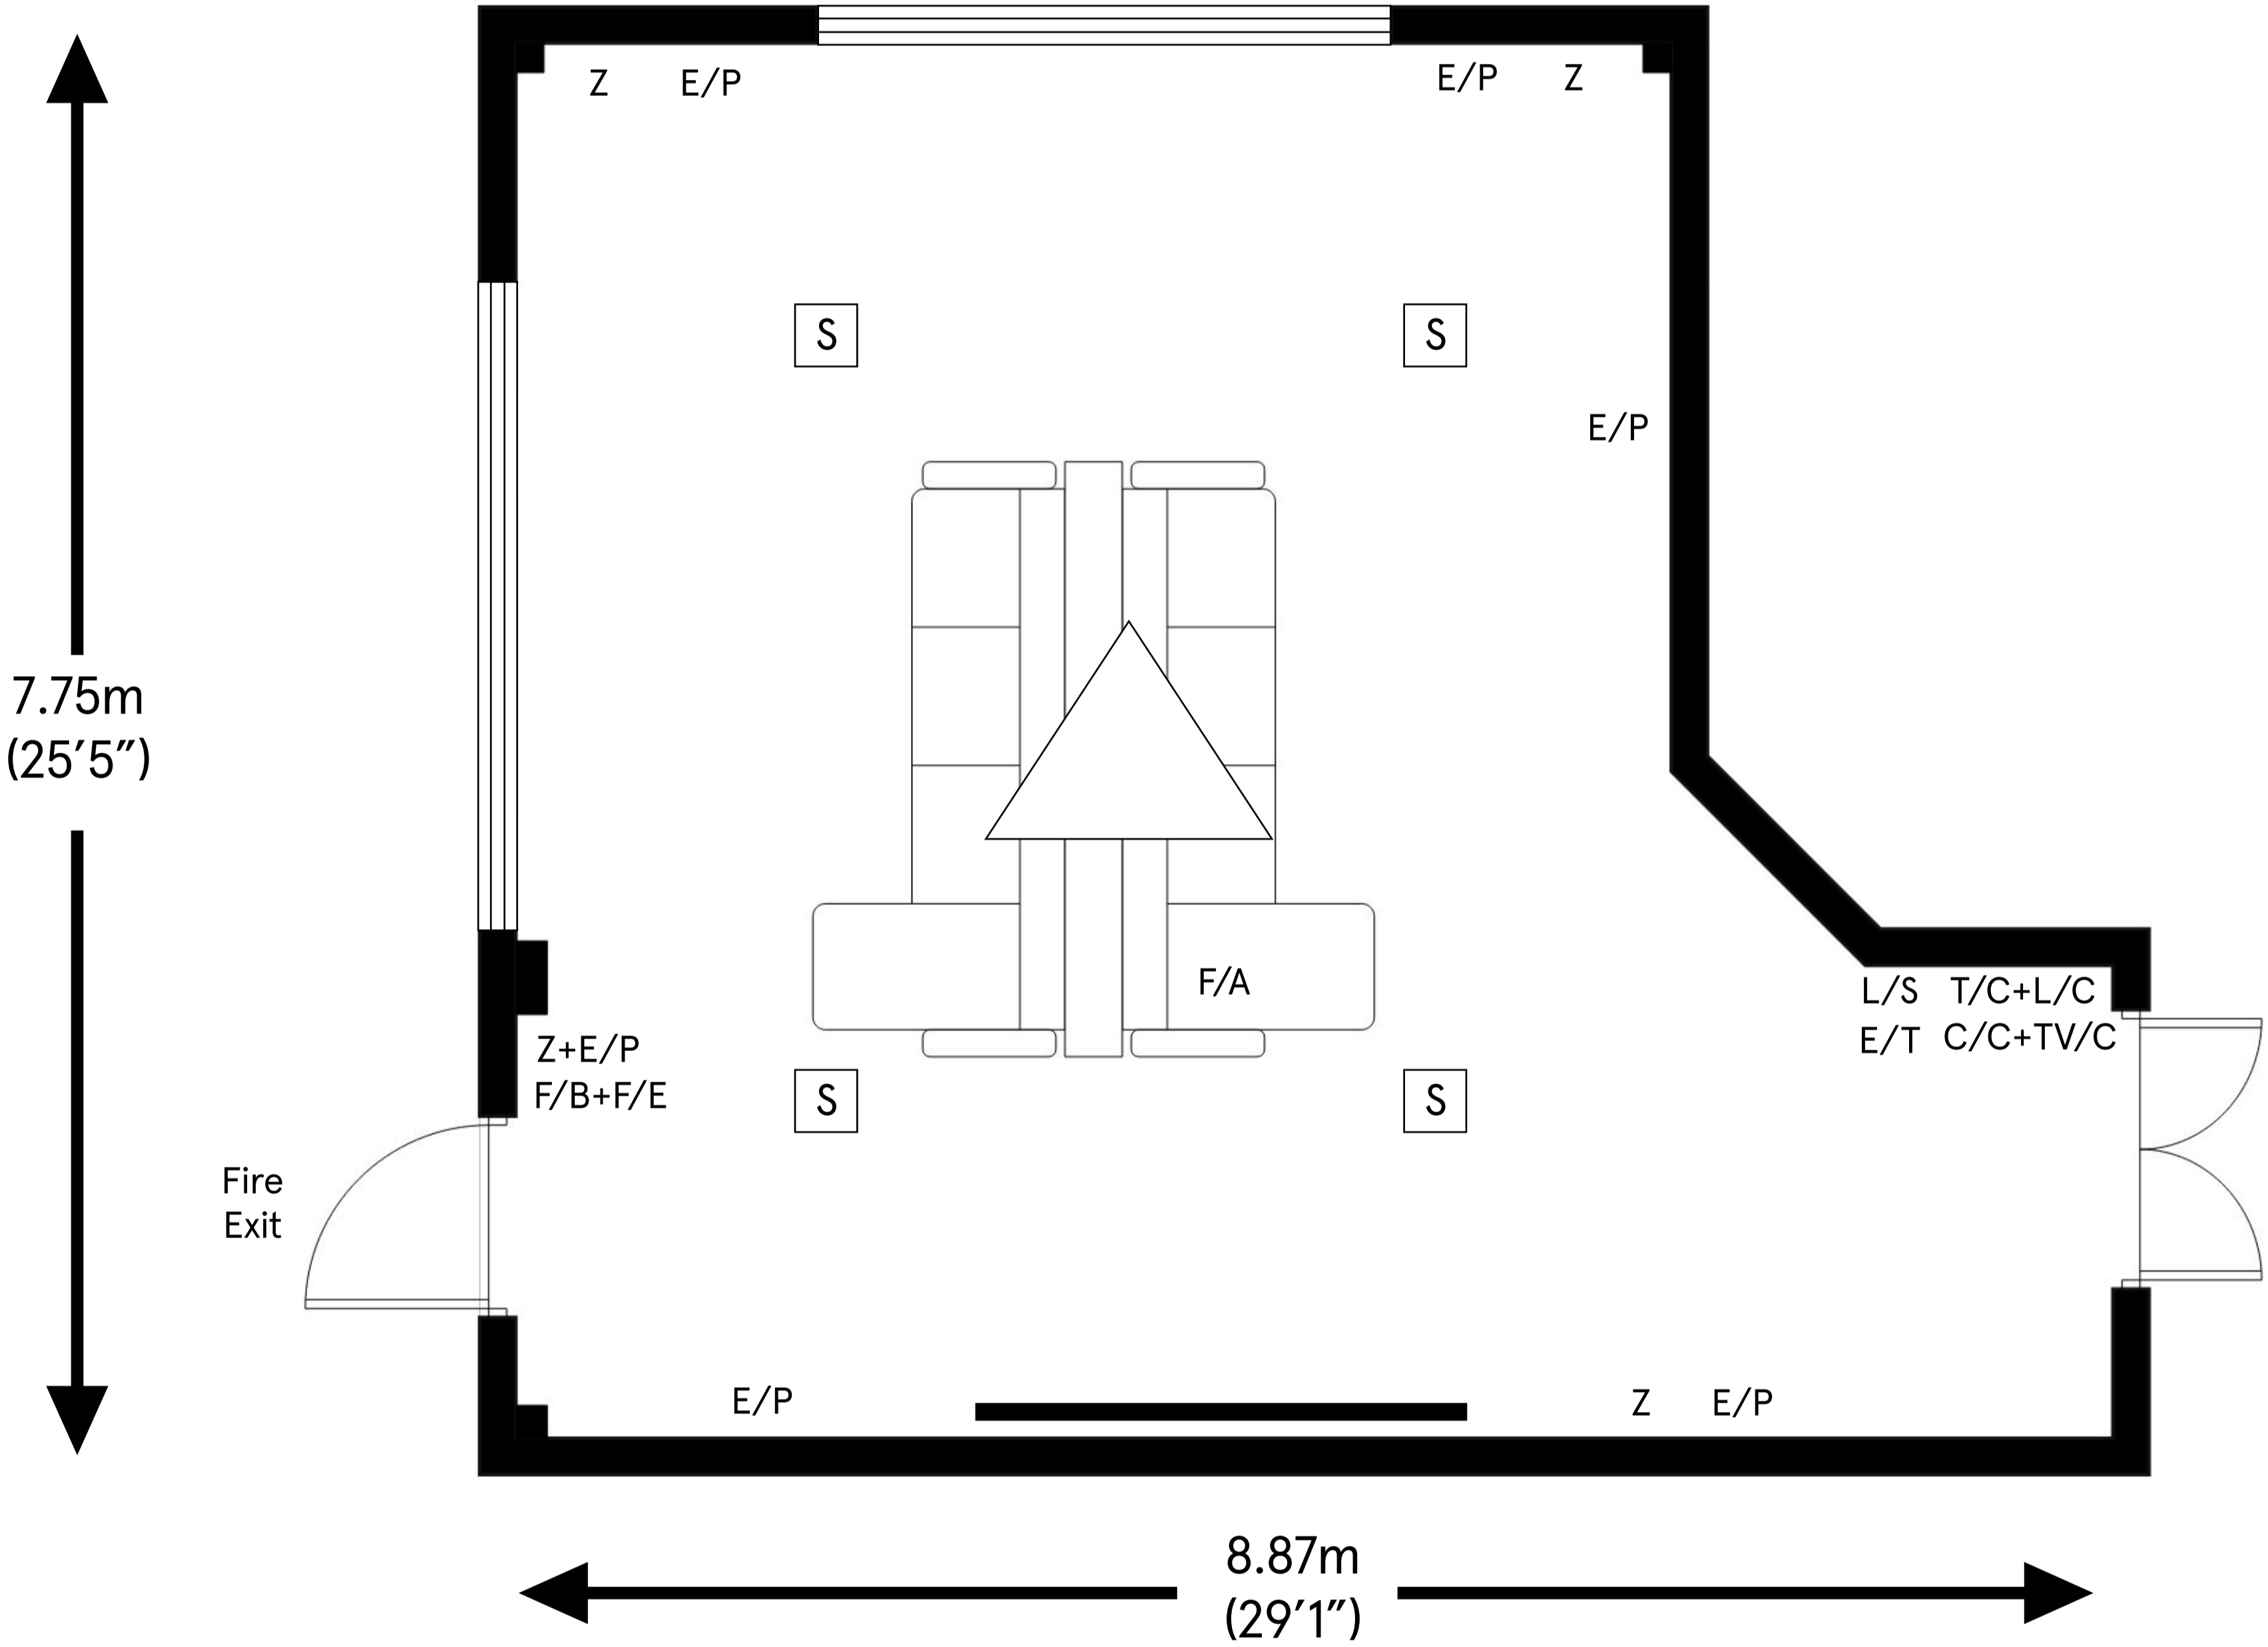

SOUTH LODGE

Keats

Ceiling height

Max 3.91m (12'10")

Min 3.33m (10'11")

Total approximate floor area

56.78 sq mt (611.2 sq ft)

- Key:**
- Z 13 Amp Sockets
 - E/P Ethernet Port
 - L/S Light switch Panel
 - L/C Lighting Control
 - F/B Fire Alarm Button
 - F/A Fire Alarm
 - F/E Fire Extinguisher
 - S Speaker
 - Chandelier
 - T/C Temperature Control
 - C/C Curtain Control
 - TV/C Television Control
 - Wall mounted Television

For room capacity please refer to the room configuration charts