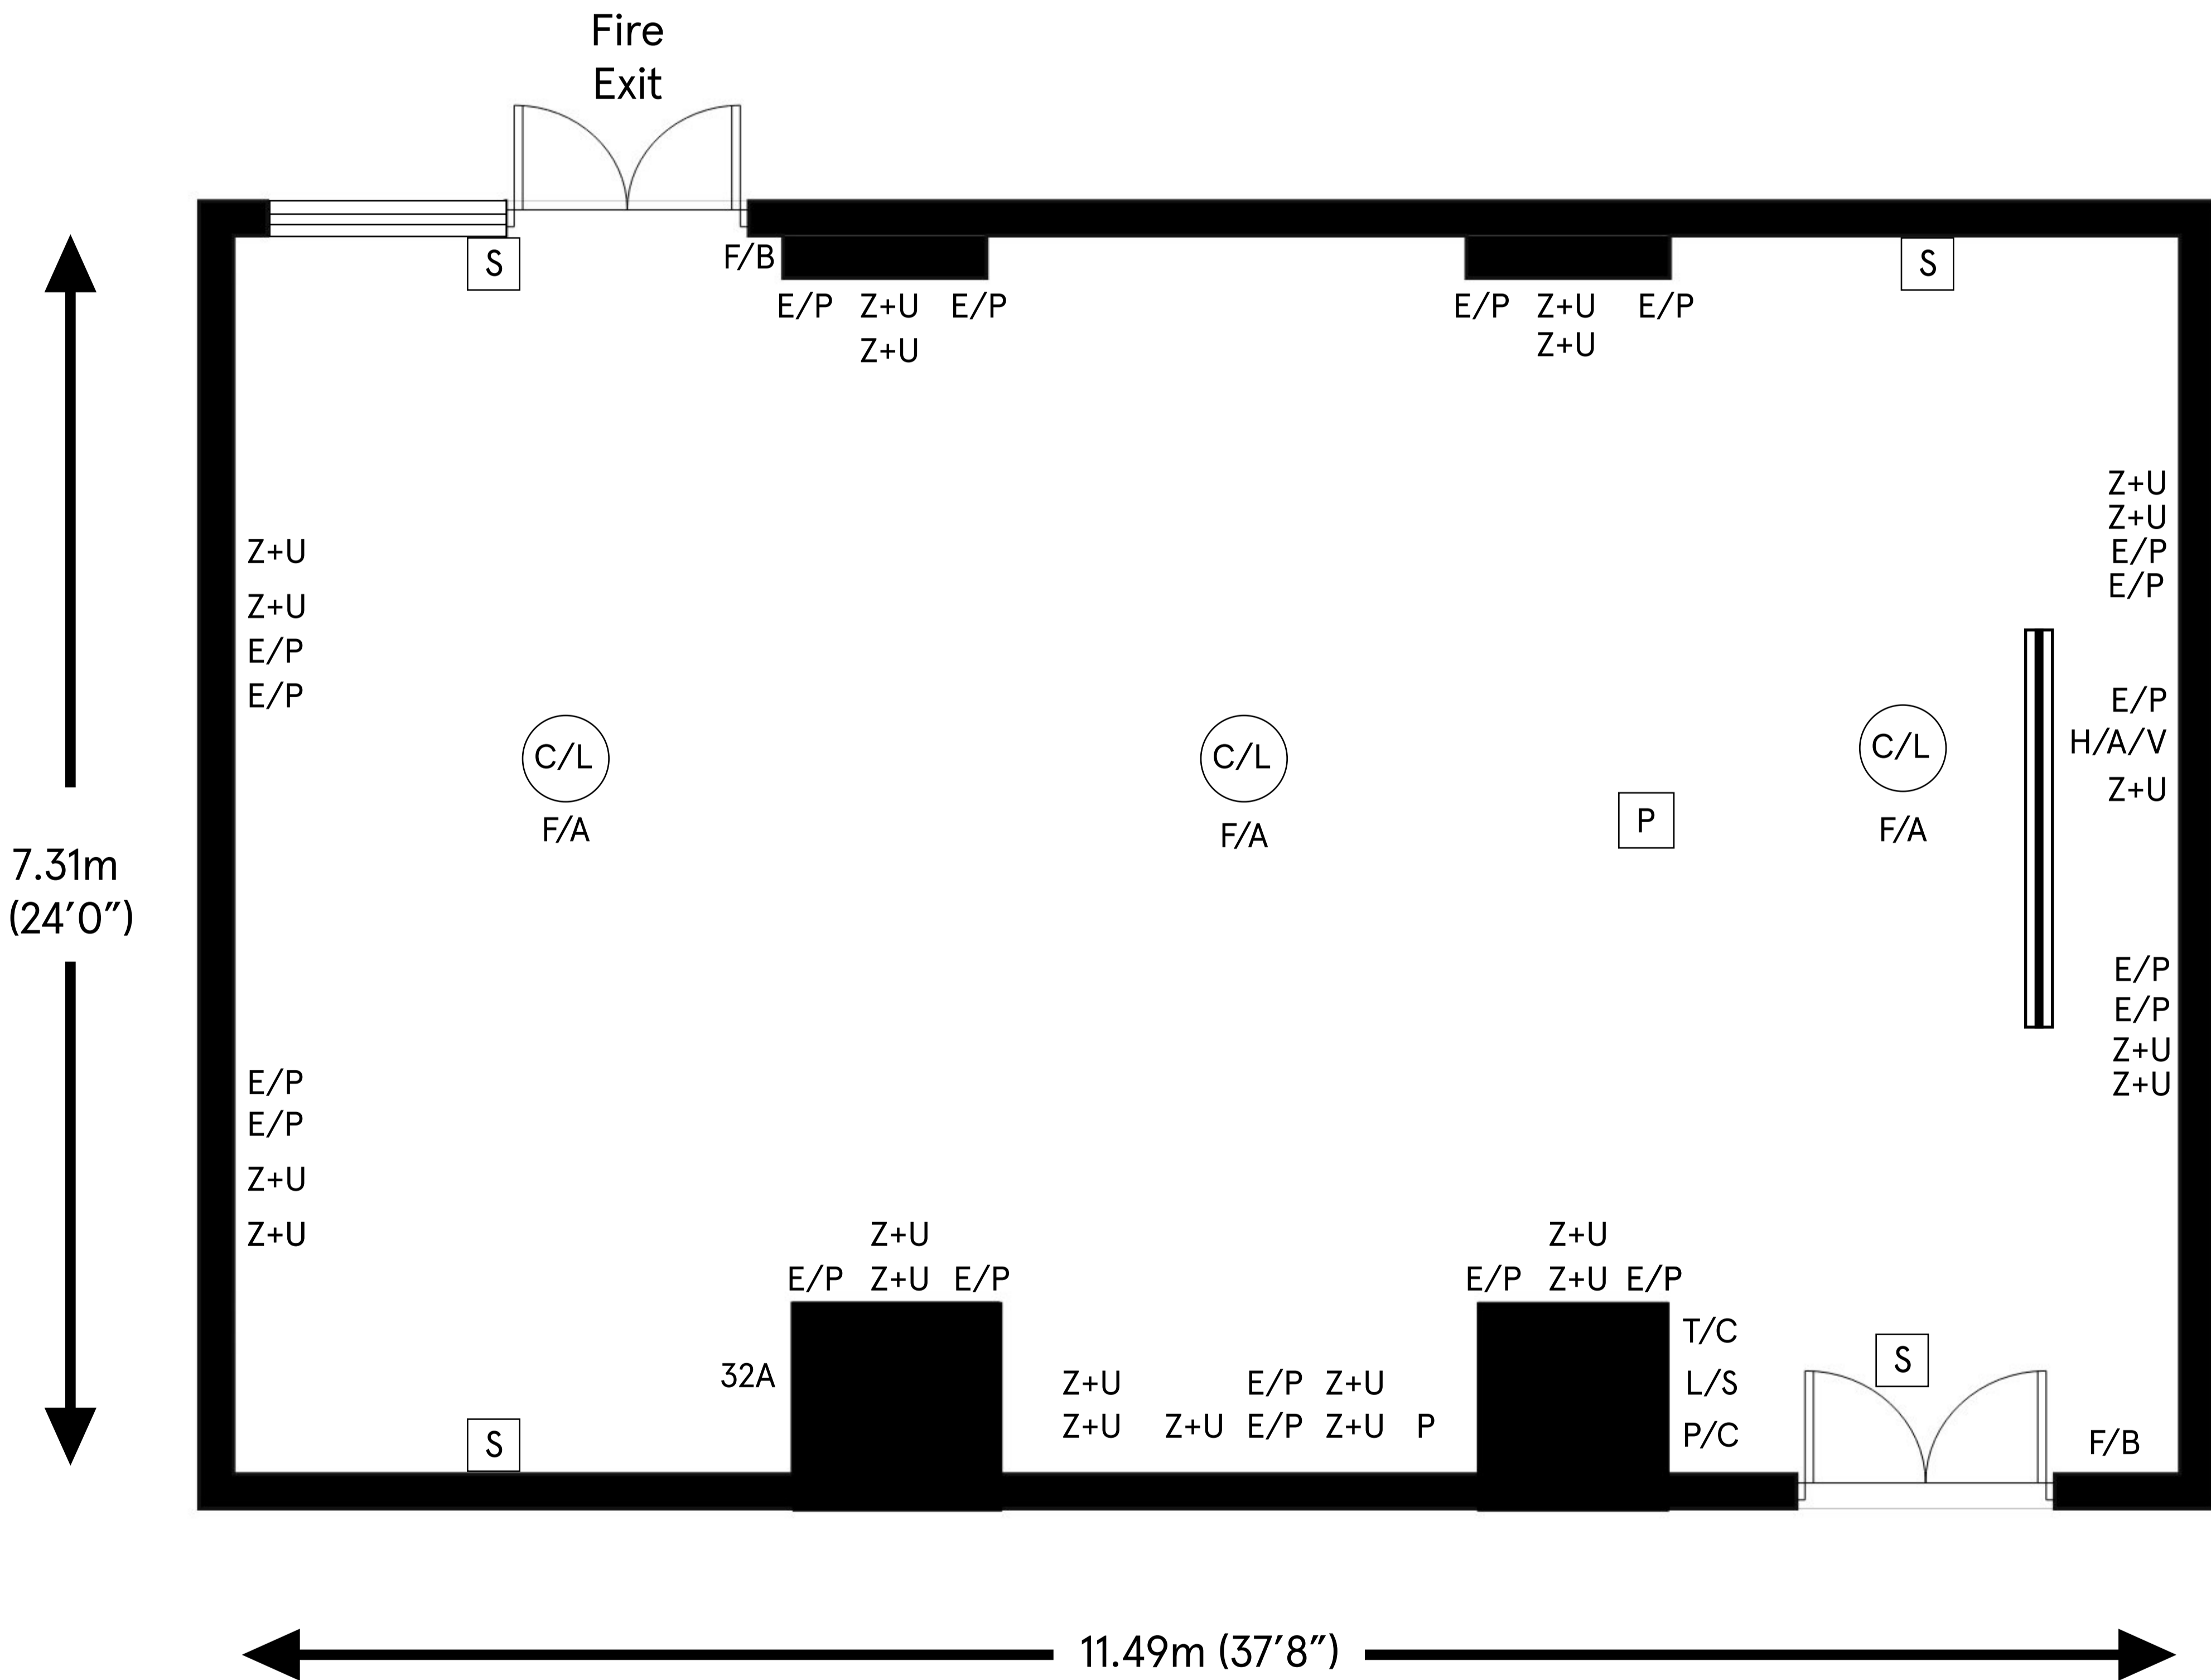

Aqua Room

Ceiling height
 Max 2.42m (7'11")
 Min 1.96m (6'5")

Total approximate floor area
 81.7 sq mt (875.1 sq ft)

- Key:
- Z+U 13 Amp Socket + USB
 - (P) Phone Line
 - E/P Ethernet Port
 - L/S Light switch Panel
 - F/B Fire Alarm Button
 - F/A Fire Alarm
 - 32A 32 AMP Socket
 - (S) Speaker
 - C/L Ceiling Light
 - (P) Ceiling Mounted Projector
 - T/C Temperature Control
 - P/C Projector Control Panel
 - H/A/V HDMI, Audio, VGA
 - ≡ Drop Down Projector Screen

For room capacity please refer to the room configuration charts