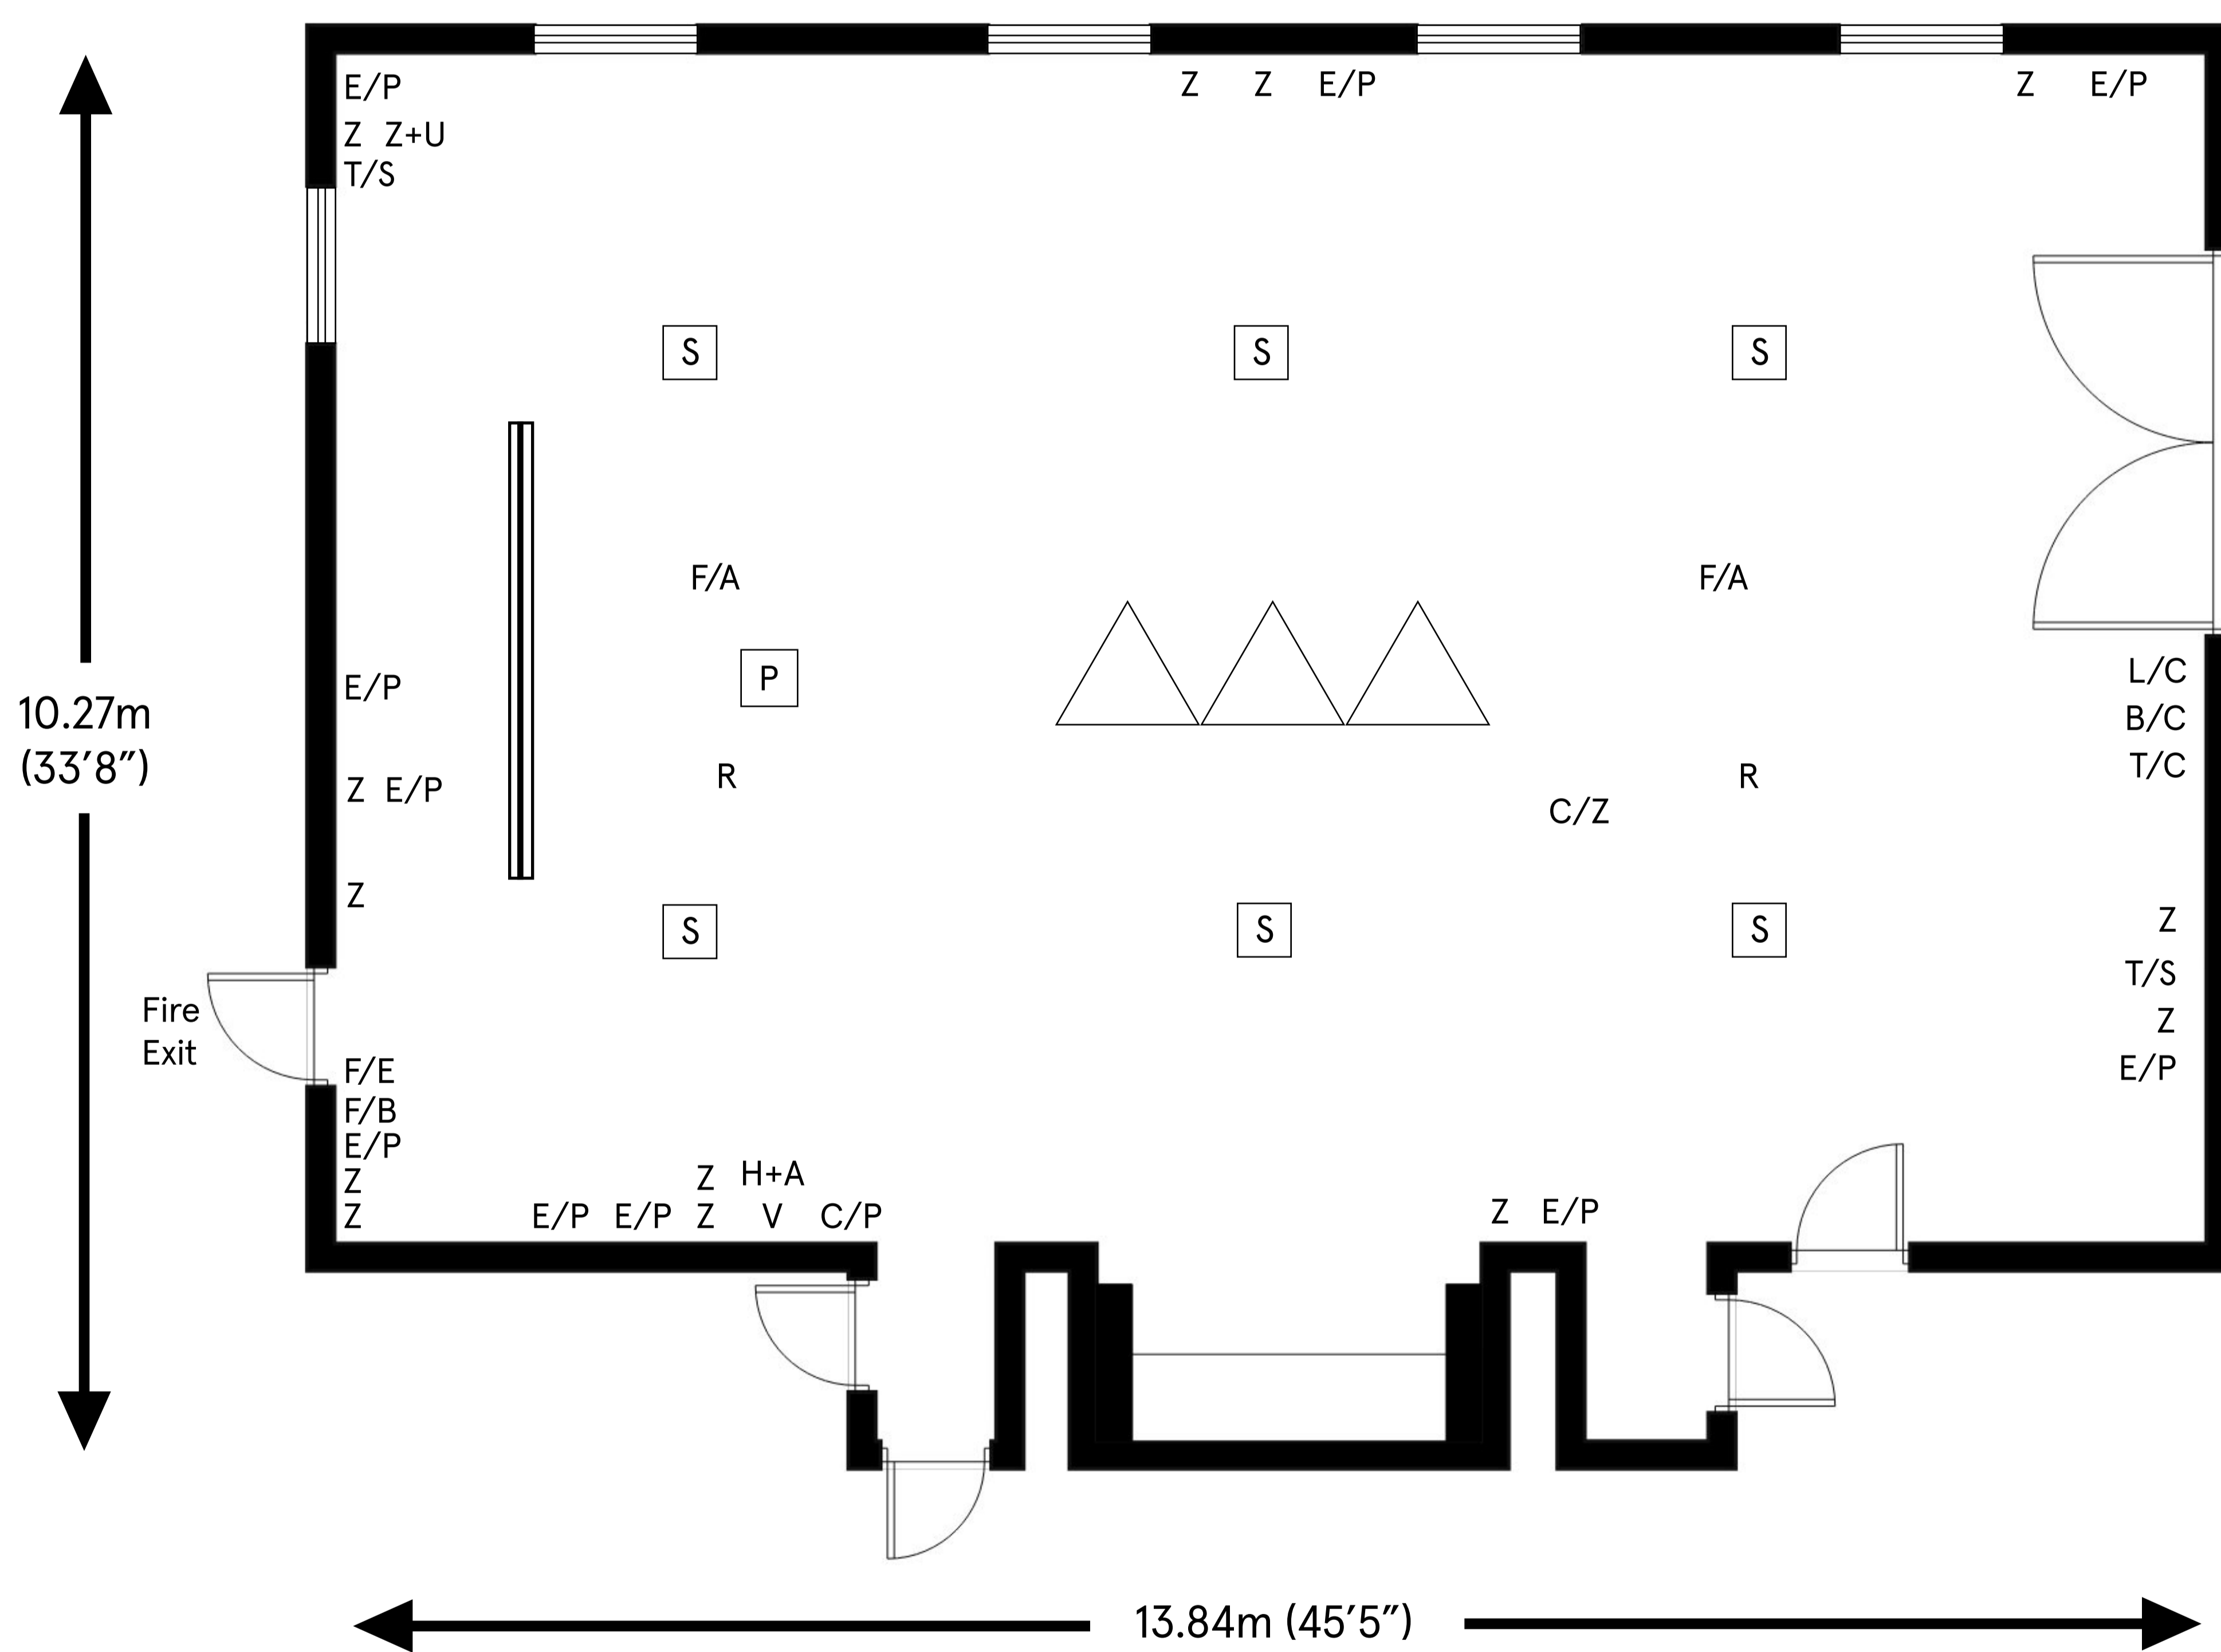

Sandringham

Ceiling height

Max 3.68m (12'1")

Min 2.31m (7'7")

Total approximate floor area

128.65 sq mt (1384.8 sq ft)

Key:

- | | | | |
|-----|---------------------|---|---------------------------|
| Z | 13 Amp Socket | S | Speaker |
| C/Z | Ceiling 13 Amp | P | Ceiling Mounted Projector |
| E/P | Ethernet Port | R | Router |
| U | USB Port | T/S | TV Socket |
| L/C | Lights Control | C/P | Control Panel |
| B/C | Blinds Control | V | VGA |
| H | HDMI Input | A | Audio |
| T/C | Temperature Control | | Dropdown Projector Screen |
| F/A | Fire Alarm | | Chandelier |
| F/B | Fire Alarm Button | | |
| F/E | Fire Extinguisher | | |

For room capacity please refer to the room configuration charts