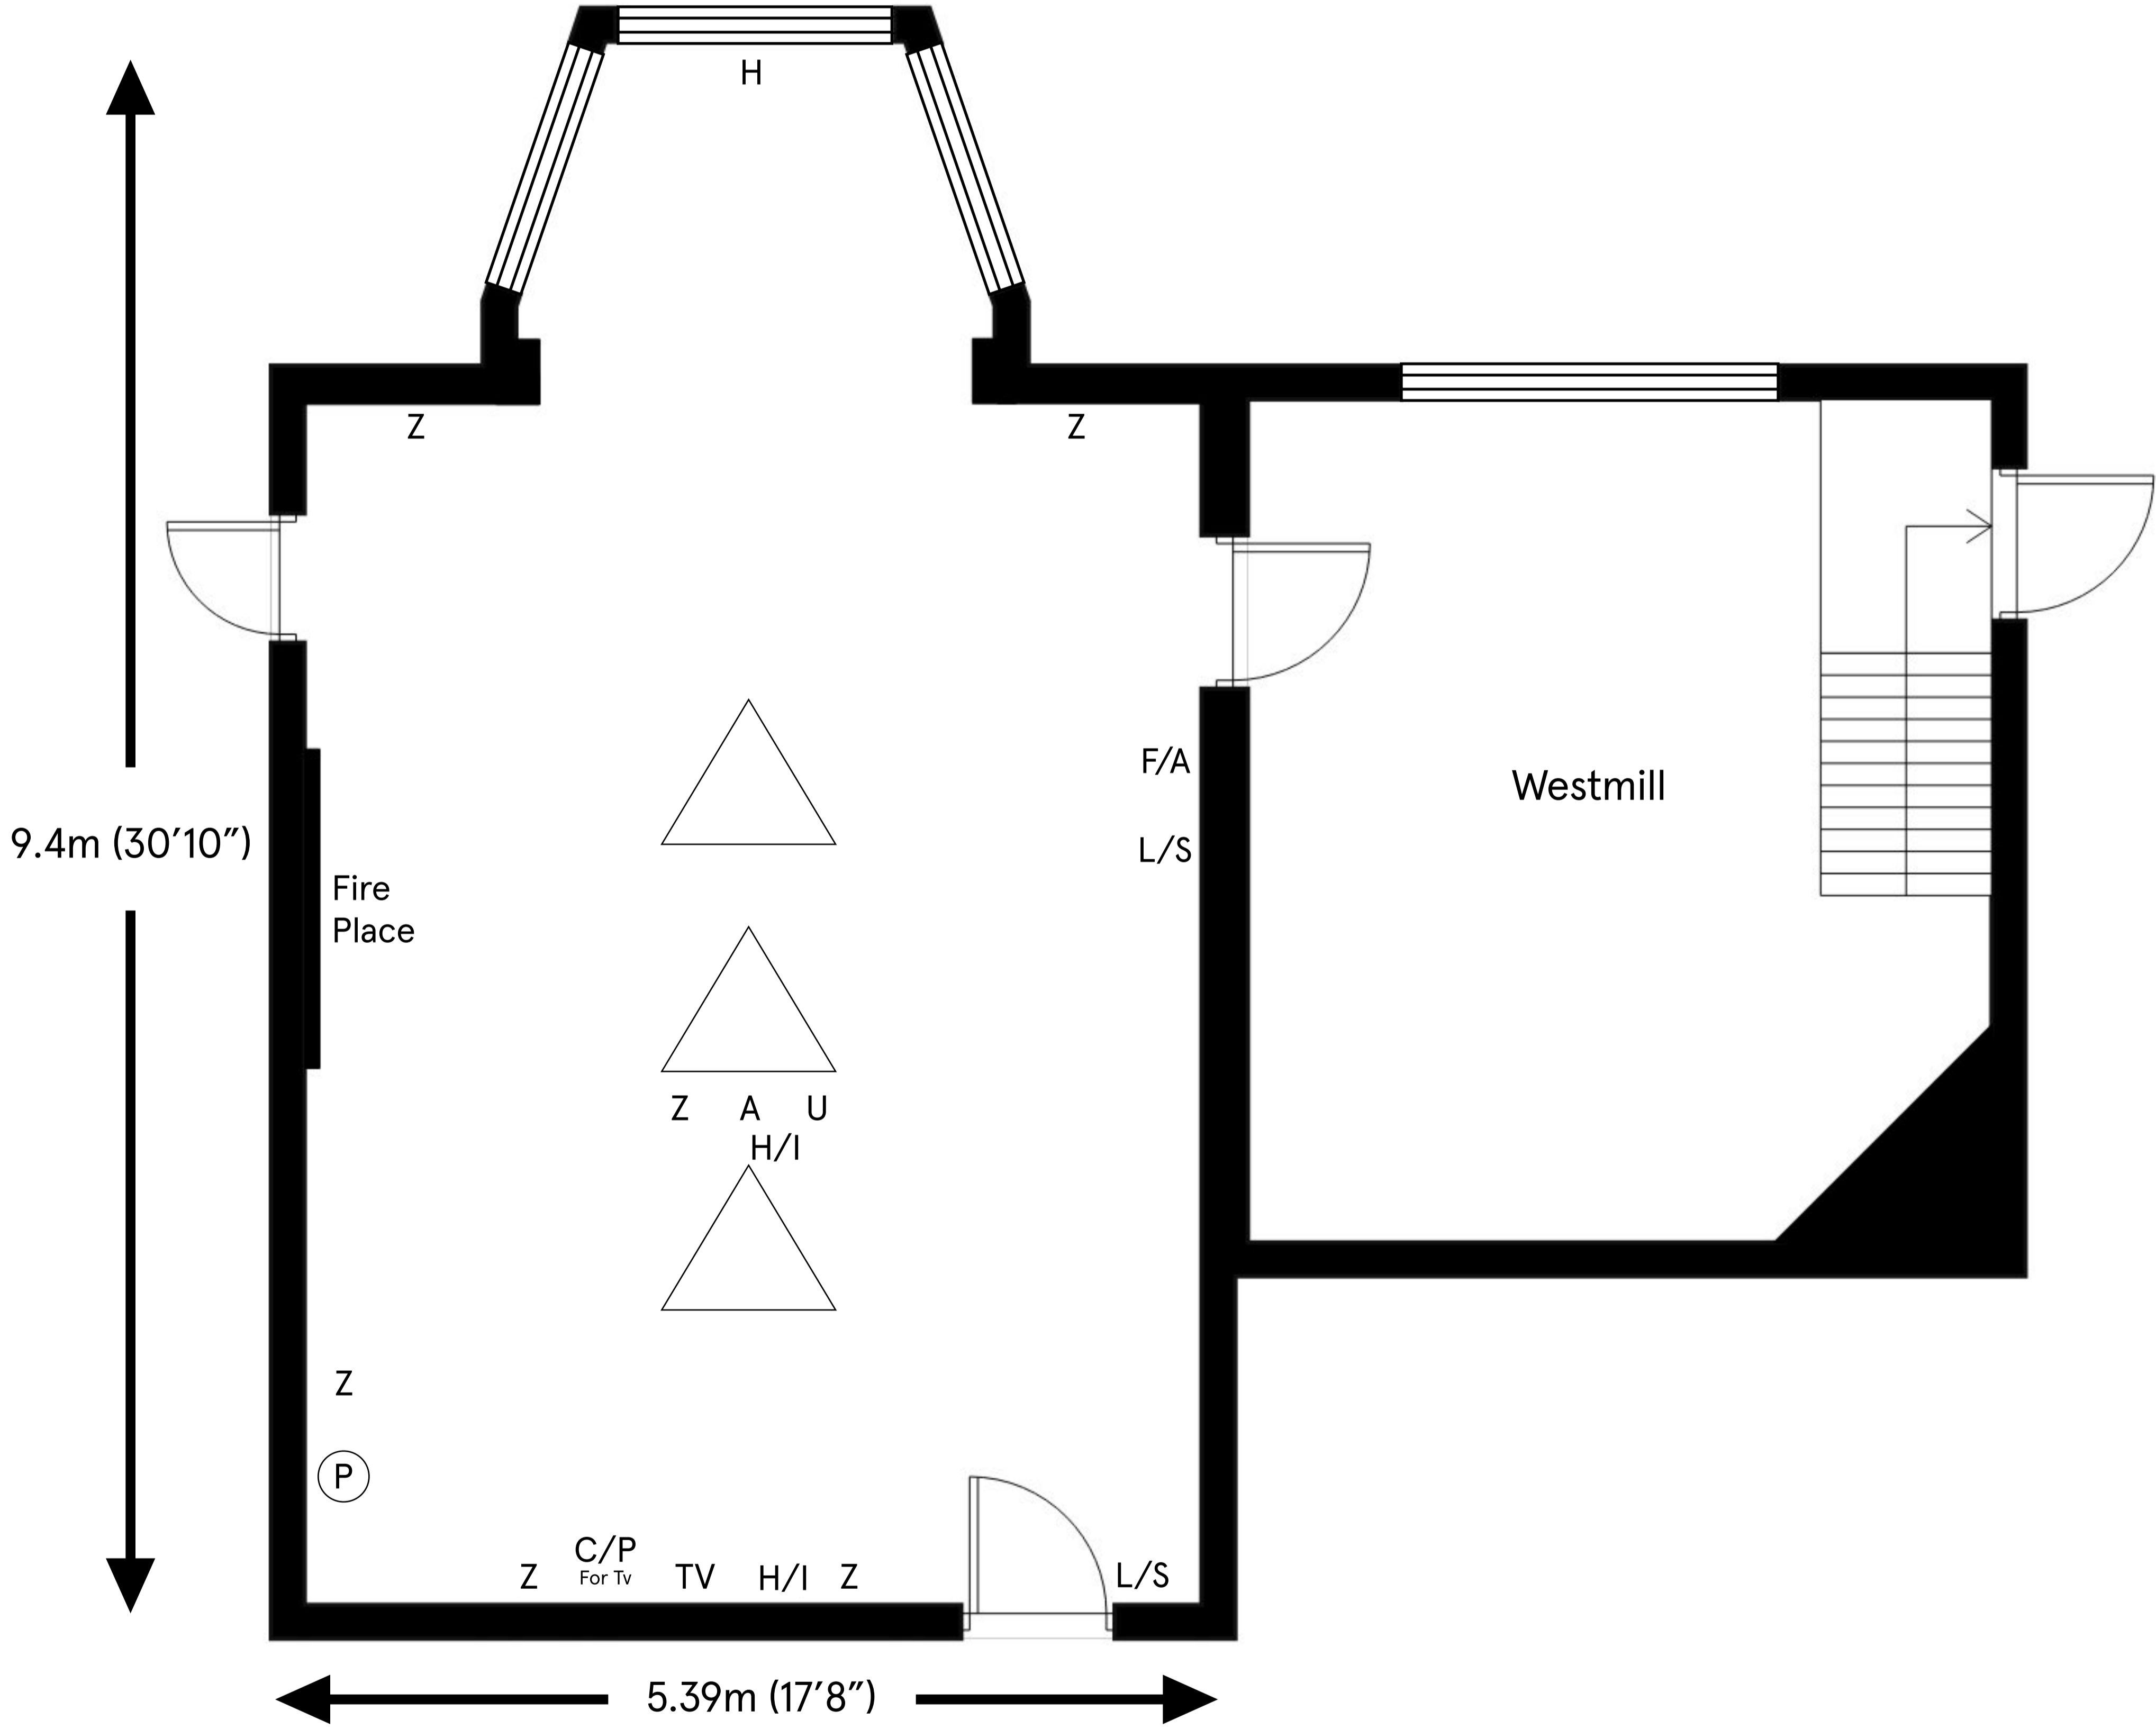

# Royston

Ceiling height  
 Max 3.49m (11'5")  
 Min 2.99m (9'10")

Total approximate floor area  
 44.41 sq mt (478 sq ft)

- Key:
- Z 13 Amp Sockets
  - (P) Phone Line
  - A Audio Outlets
  - L/S Light switch
  - TV TV
  - F/A Fire Alarm
  - U USB
  - △ Chandelier
  - H Heater
  - C/P Control Panel
  - H/I HDMI Input

For room capacity please refer to the room configuration charts