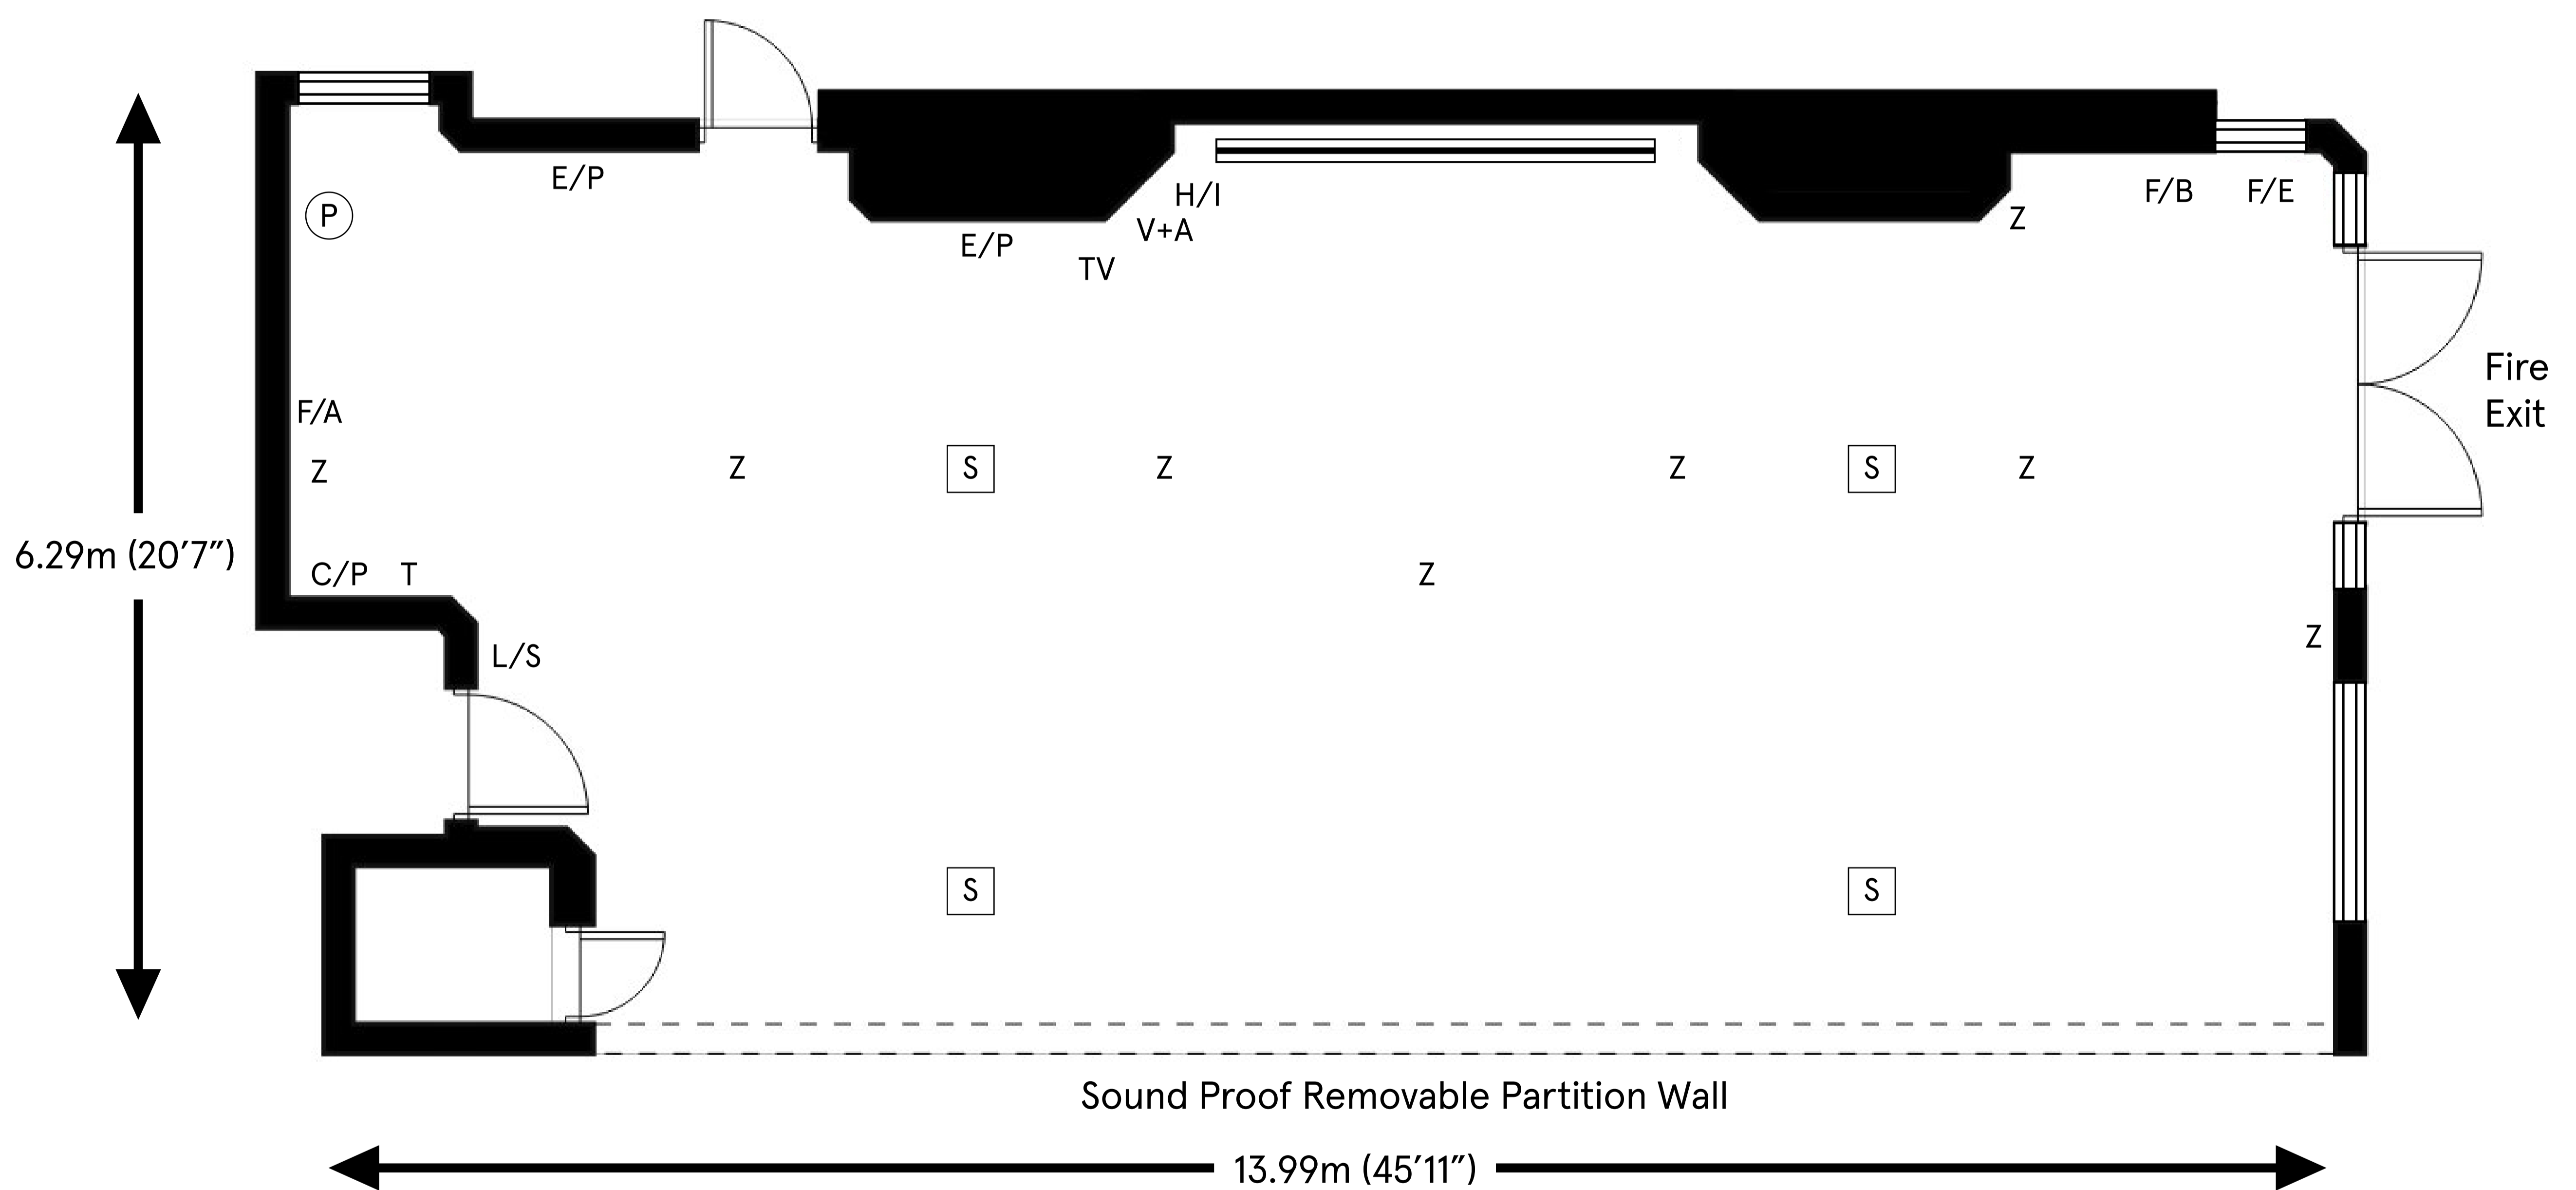

Ware

Ceiling height

Max 3.54m (11'7")
 Min 2.39m (7'10")

Total approximate floor area
 77.82 sq mt (837.7 sq ft)

Key:

- | | | | |
|-----|--------------------|-----|-------------------|
| Z | 13 Amp Sockets | F/B | Fire Alarm Button |
| (P) | Phone Line | E/P | Ethernet Port |
| V+A | VGA + Audio outlet | S | Speaker |
| L/S | Light switch | T | Telecom |
| TV | TV Socket | C/P | Control Panel |
| F/A | Fire Alarm | H/I | HDMI Input |
| F/E | Fire Extinguisher | == | Electric Screen |

For room capacity please refer to the room configuration charts