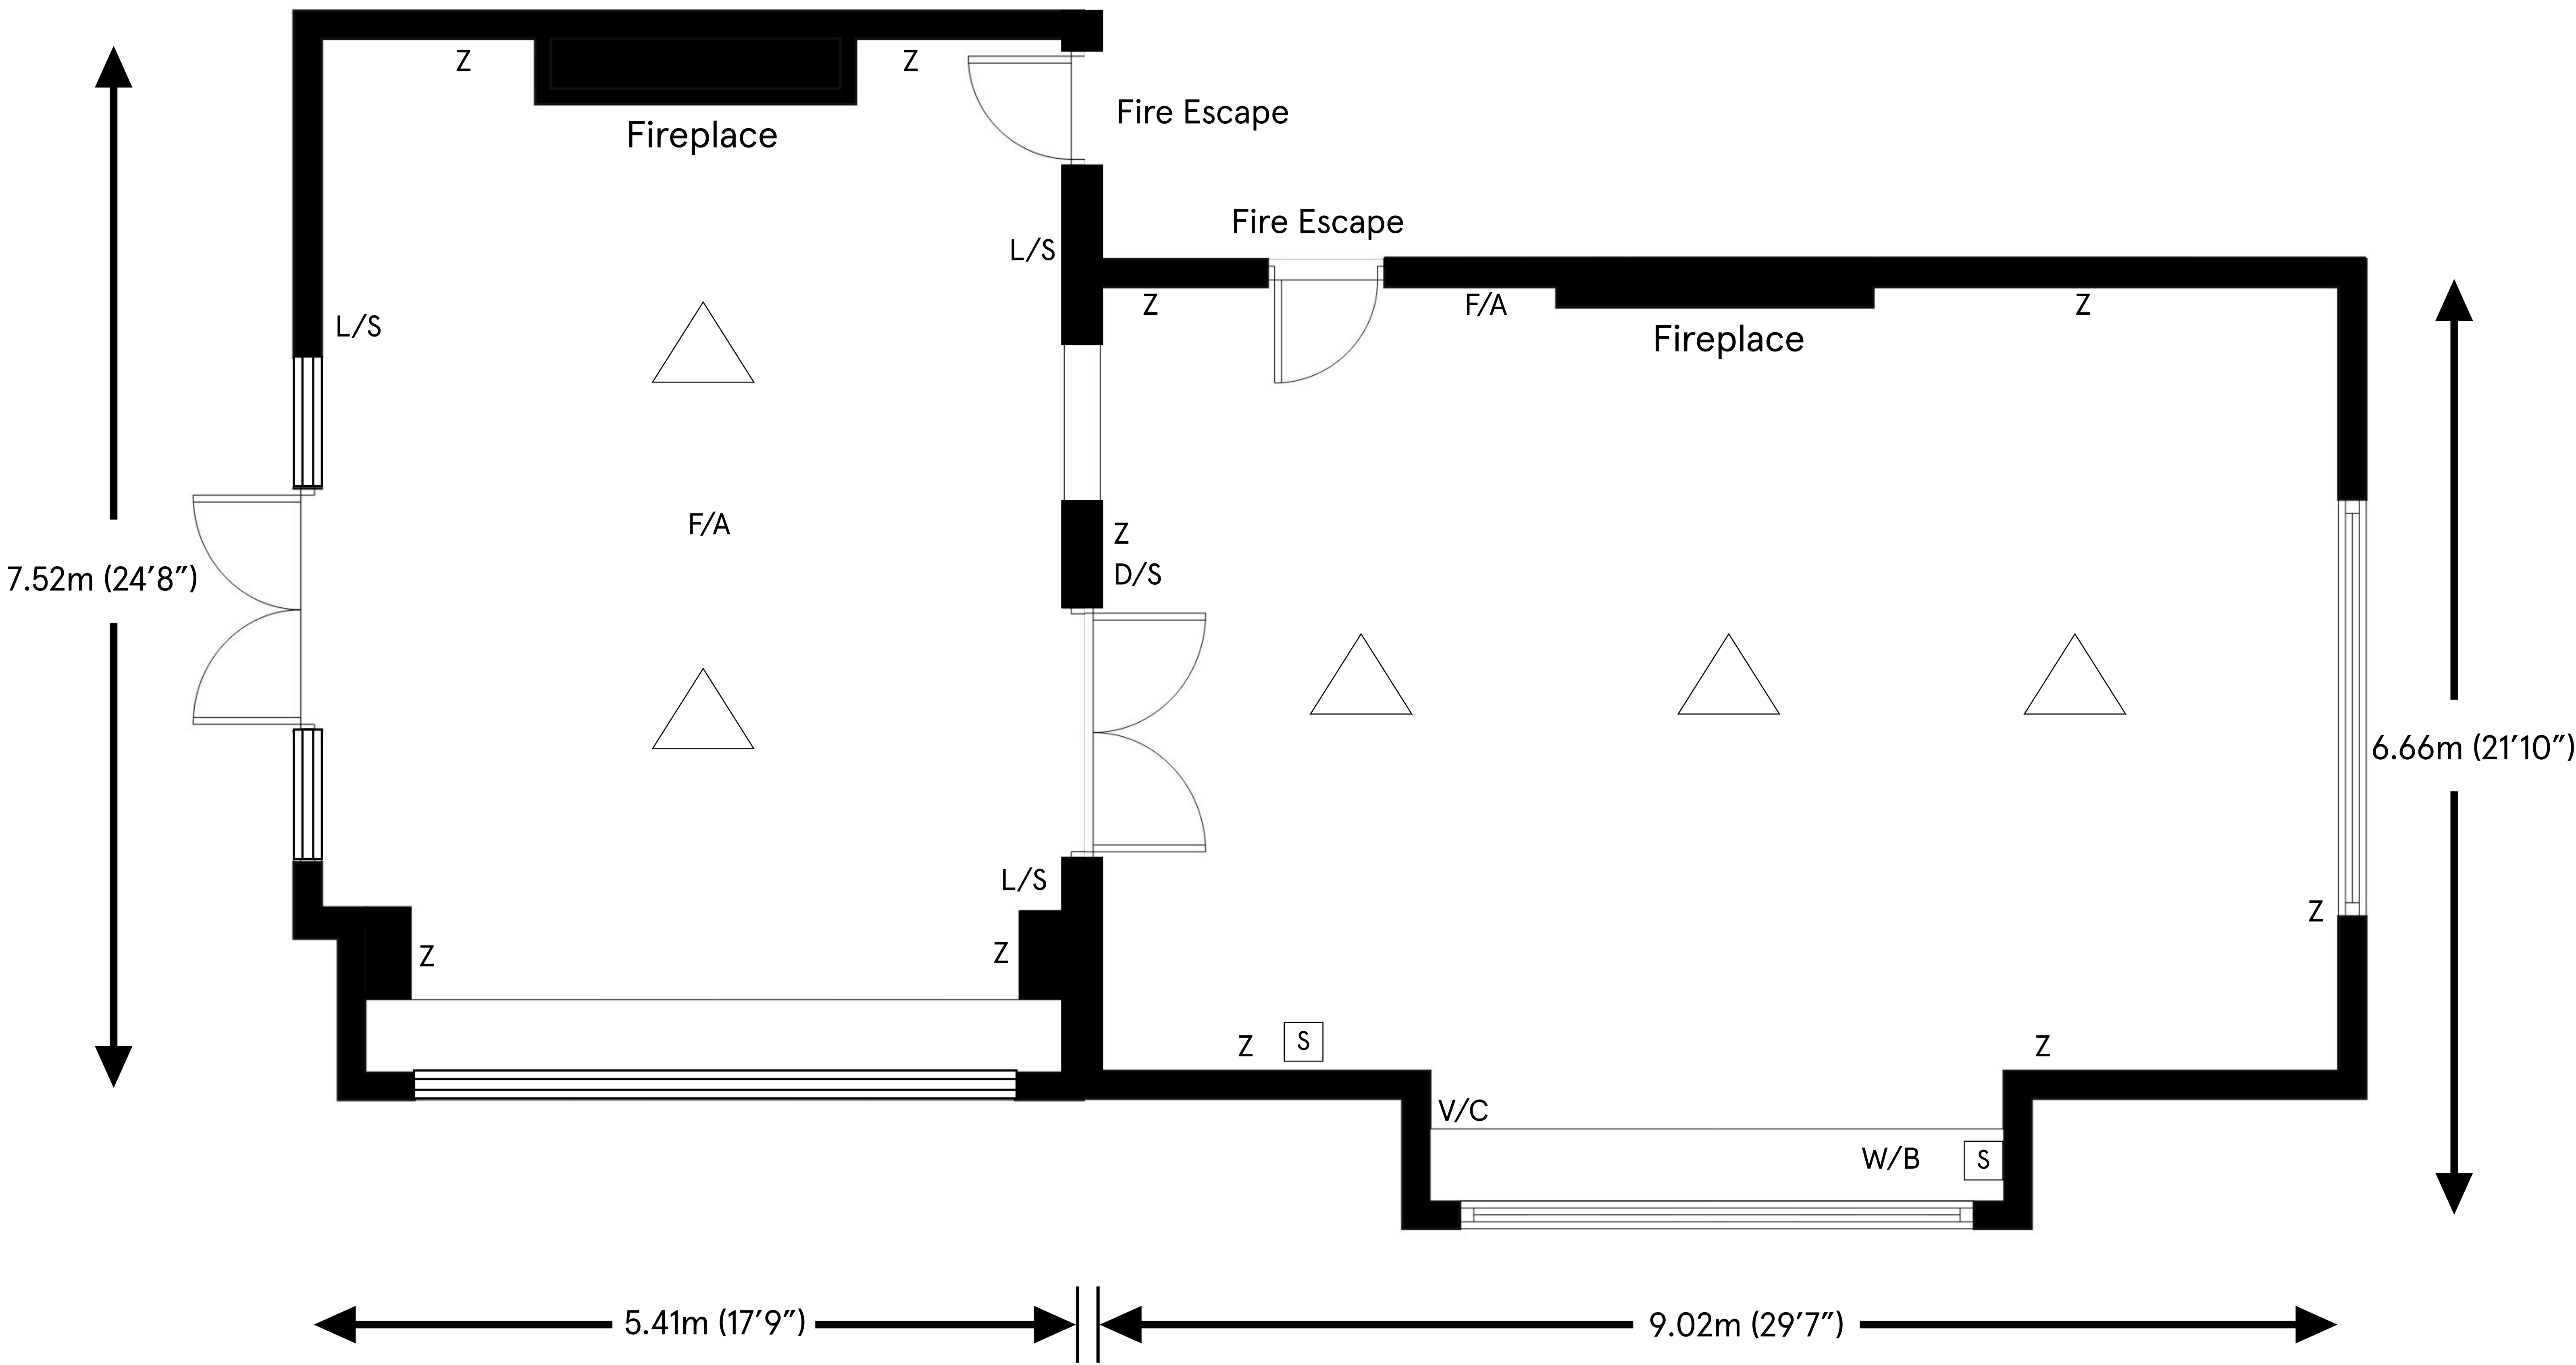

# Oak & White Hall

**Ceiling height**

Max 3.24m (10'8")

Min 2.68m (8'10")

**Total approximate floor area**

94.38 sq mt (1,015.9 sq ft)

- Key:
- Z 13 Amp Sockets
  - D/S Dimmer Light switch
  - L/S Light Switch
  - F/A Fire Alarm
  - S Speaker
  - △ Chandelier
  - V/C Volume Control
  - W/B Wifi Box