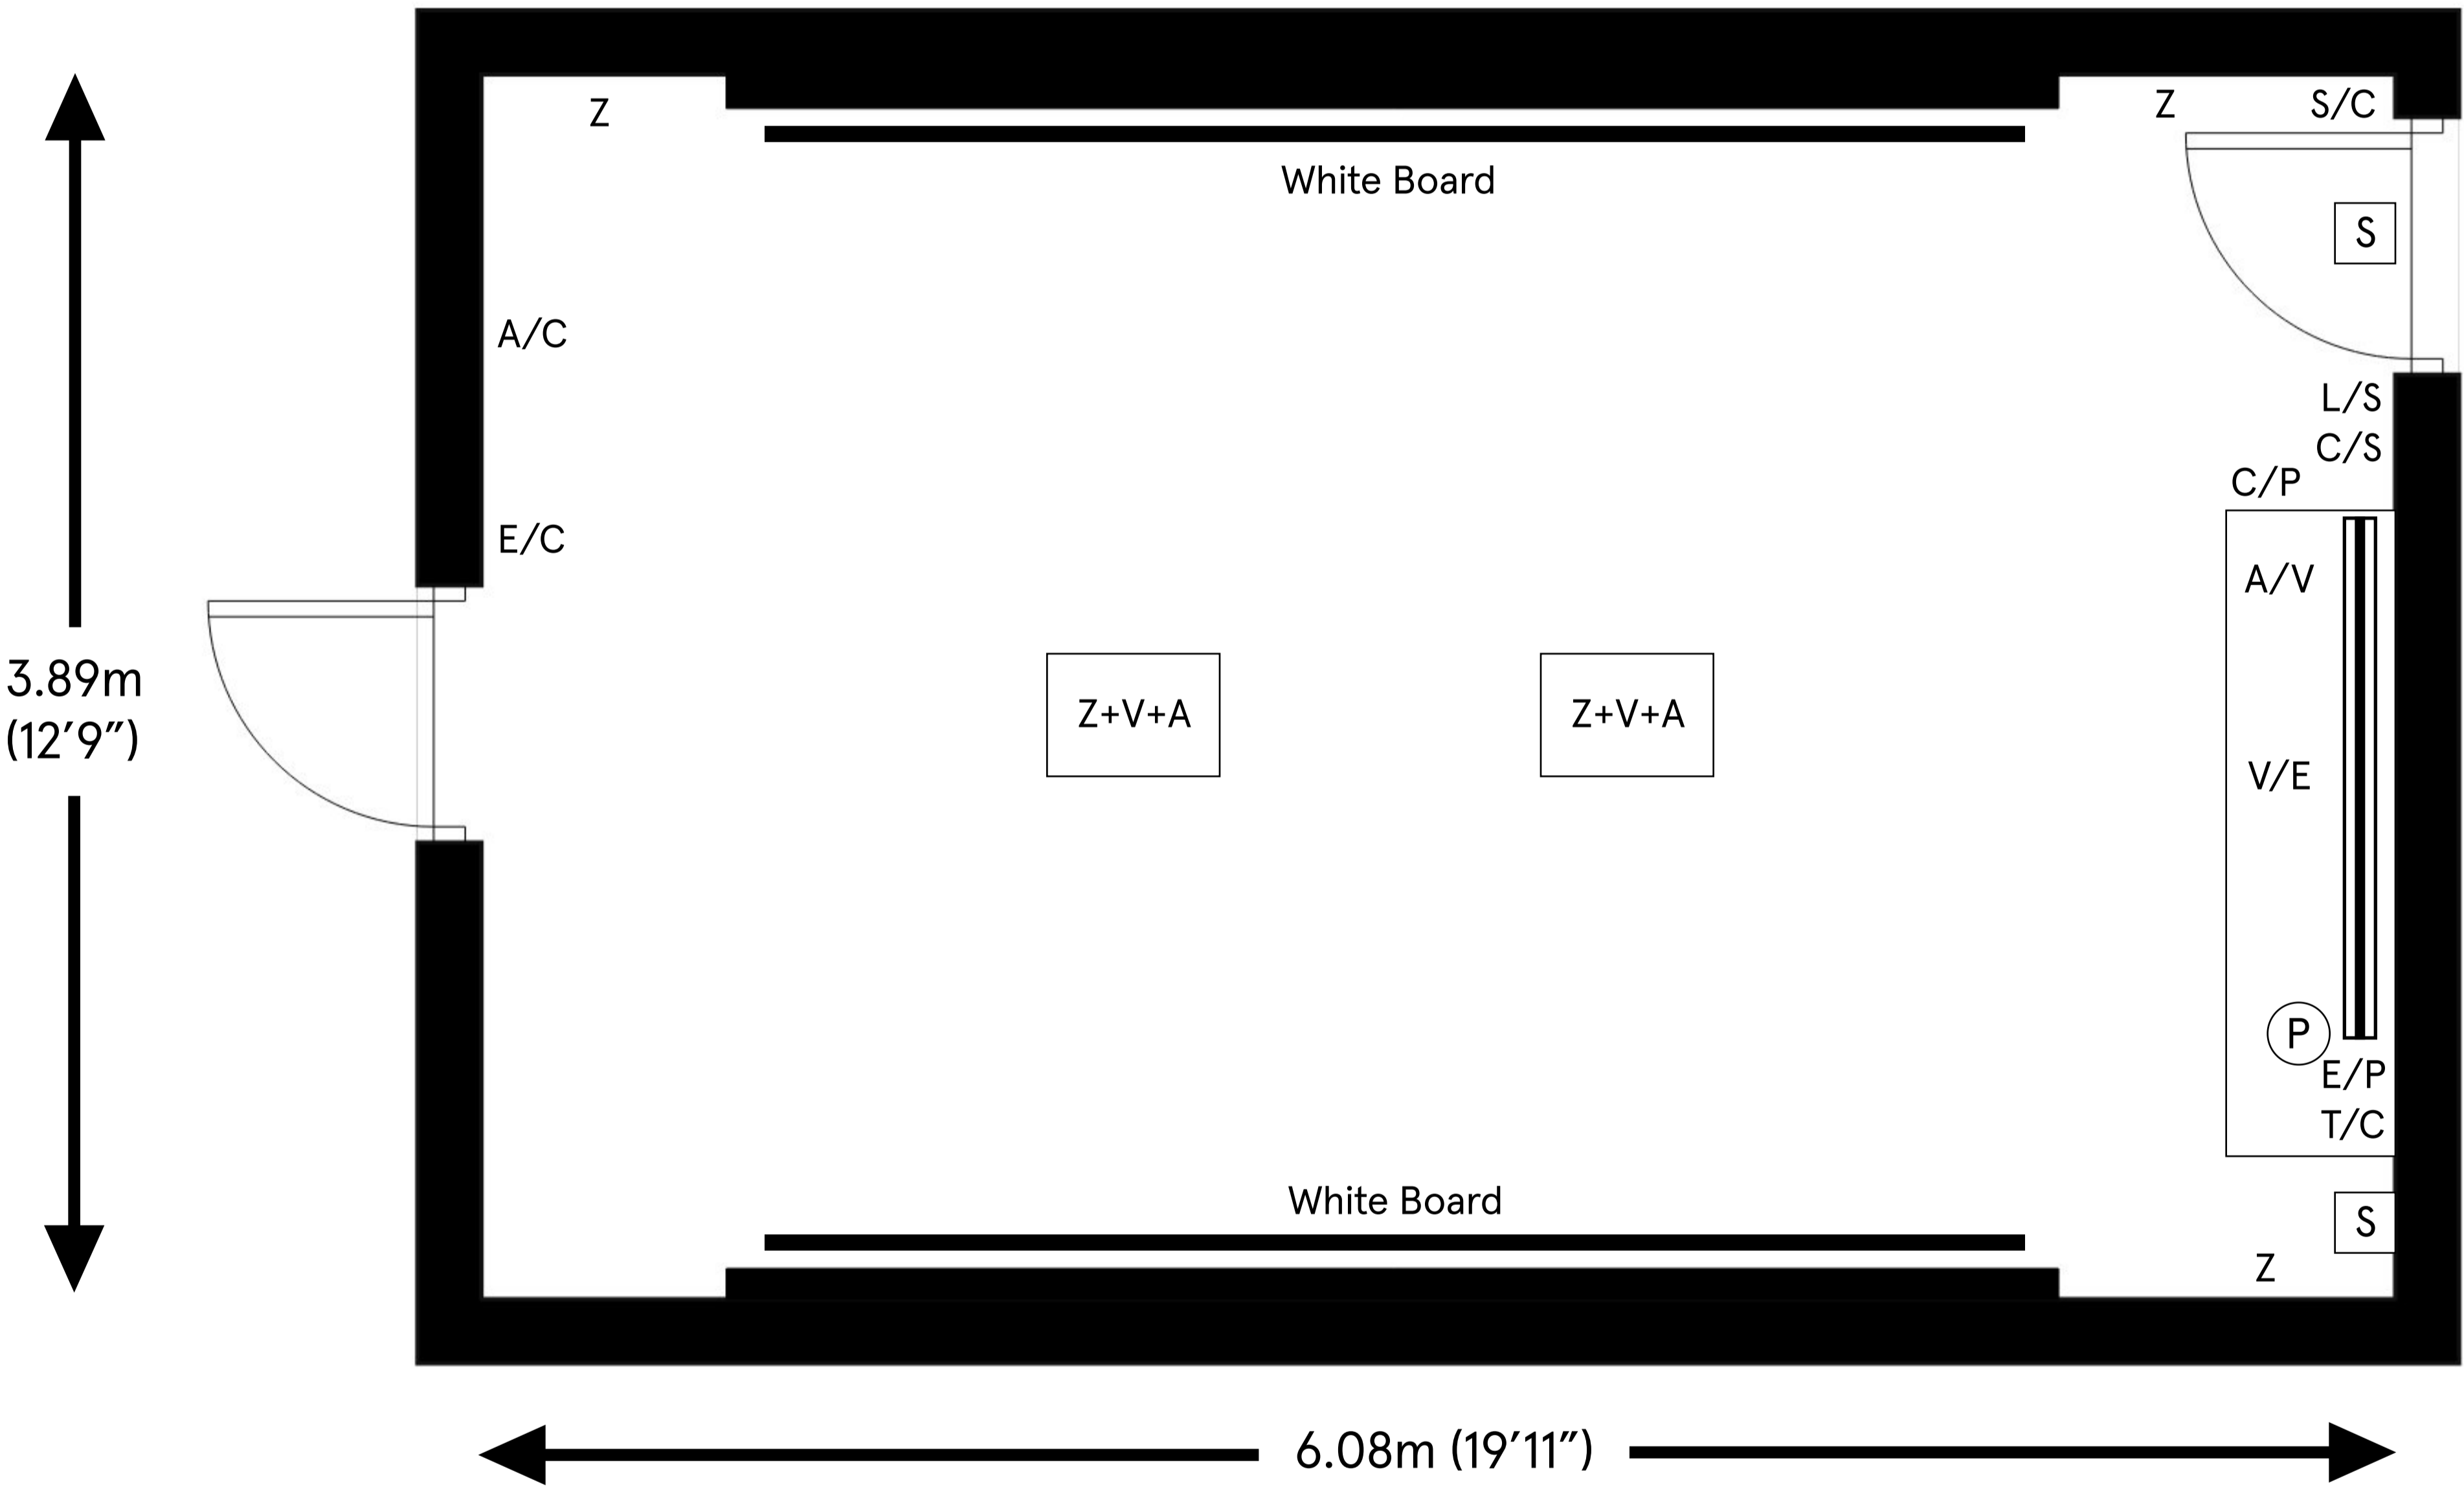

Blue Room

Ceiling height

Max 2.48m (8'2")

Min 2.10m (6'11")

Total approximate floor area

23.67 sq mt (254.7 sq ft)

- Key:**
- Z 13 Amp Socket
 - Ⓟ Phone Line
 - E/P Ethernet Port
 - L/S Light switch
 - E/C Electric Curtain Track
 - C/S Curtain Switch
 - Ⓢ Speaker
 - A/V AV Equipment
 - V/E VGA Equipment
 - S/C Security Camera
 - T/C Temperature Control
 - V VGA
 - A Audio
 - C/P Control Panel
 - ≡ Electric Screen

For room capacity please refer to the room configuration charts