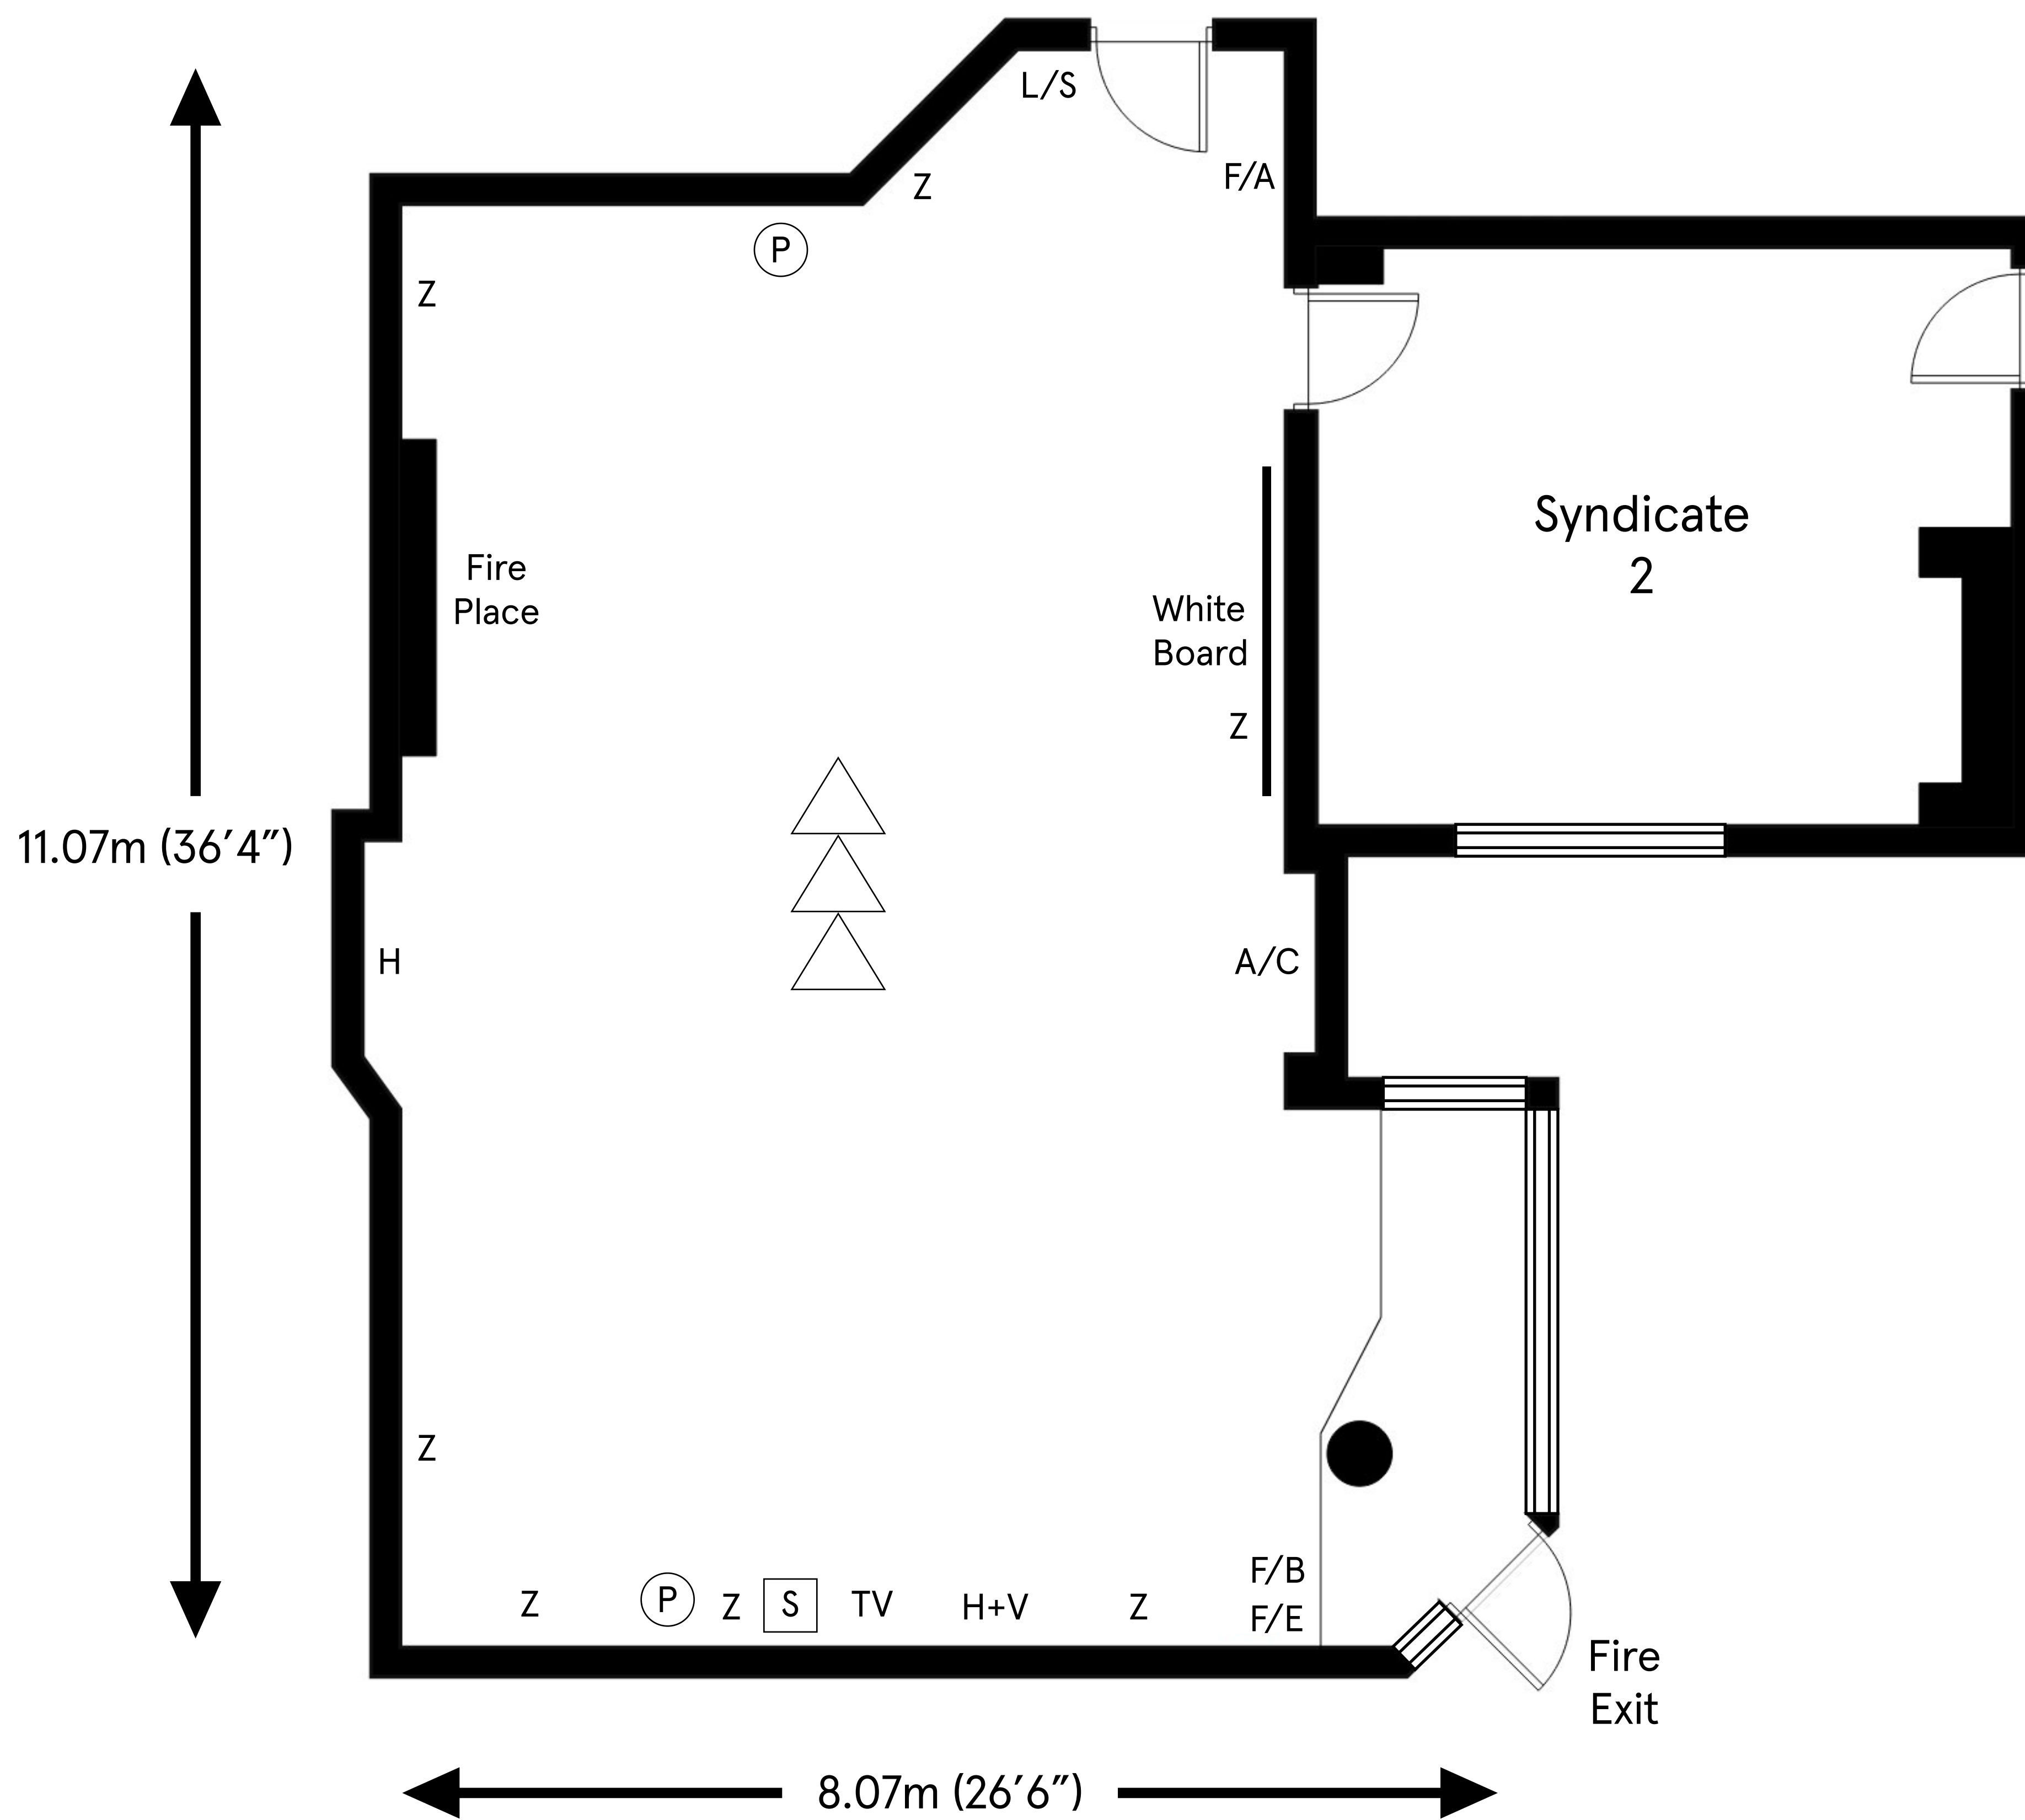

Hadham

Ceiling height

Max 2.77m (9'1")

Min 2.61m (8'7")

Total approximate floor area

70.46 sq mt (758.4 sq ft)

- Key:**
- | | | | |
|-----|-----------------|-----|-------------------|
| Z | 13 Amp Sockets | F/E | Fire Extinguisher |
| (P) | Phone Line | F/B | Fire Alarm Button |
| H+V | HDMI+VGA Outlet | △ | Chandelier |
| L/S | Light switch | H | Heater |
| TV | TV | A/C | Air Conditioning |
| F/A | Fire Alarm | (S) | Speaker |

For room capacity please refer to the room configuration charts